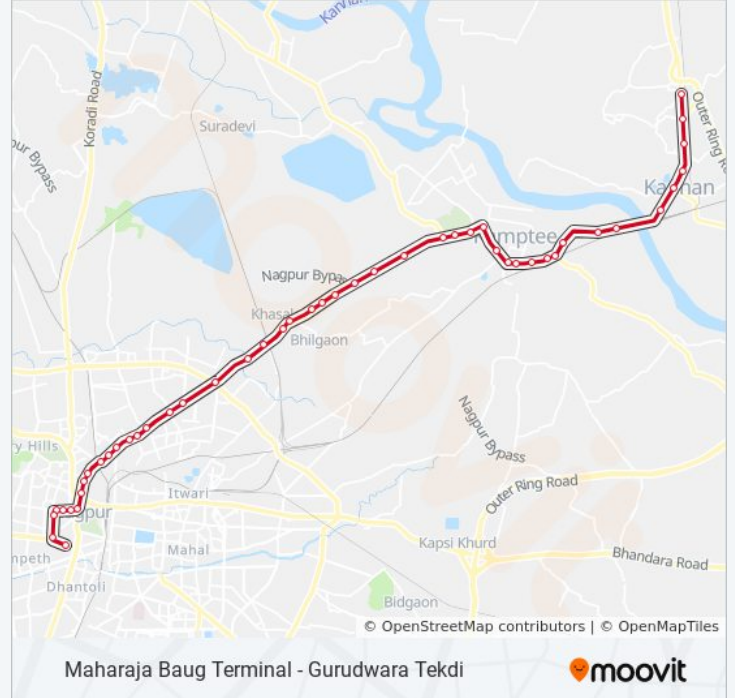

### Direction: Maharaja Baug Terminal

47 stops

[VIEW LINE SCHEDULE](#)

Gurudwara Tekdi

J.N.Hospital