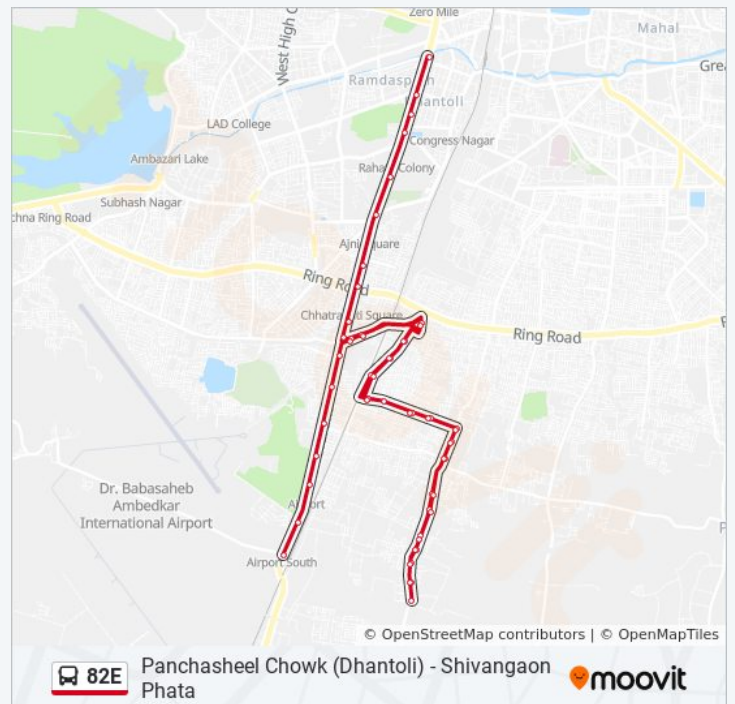

Stops: 55

Trip Duration: 71 min

Line Summary:

Arjun Park

Vitthal Mandir

Belatrodi

Vitthal Mandir

Arjun Park