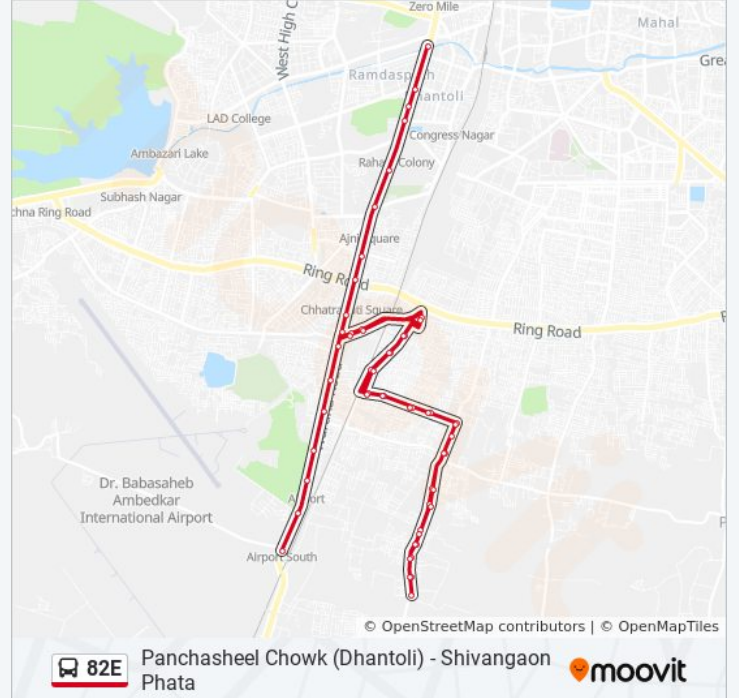

Harihar Nagar

Gulmohar Bar

Saket Nagar

Datta Mandir

Arjun Park

Vitthal Mandir

Belatrodi

Vitthal Mandir

Arjun Park

Datta Mandir

Saket Nagar

Gulmohar Bar

Harihar Nagar

Manish Nagar T Point

Padmavati Nagar

Ajantha Marbel

U.C.O.Bank Somalwada

Perfect Plaza

Manish Nagar / Railway Gate No.1

Jayanti Mension

Puri Hospital

Santaji Colony

Narendra Nagar

Narendra Nagar Fly Over Square

Jaiprakash Nagar Metro Station (Rajiv Nagar)

Jaiprakash Nagar Metro Station (Rajiv Nagar)

Sneh Nagar

Chatrapati Shivaji Maharaj Chowk

Sai Mandir

Rajiv Gandhi Chowk

Central Jail Quarters

Rahate Colony

The Hilbad