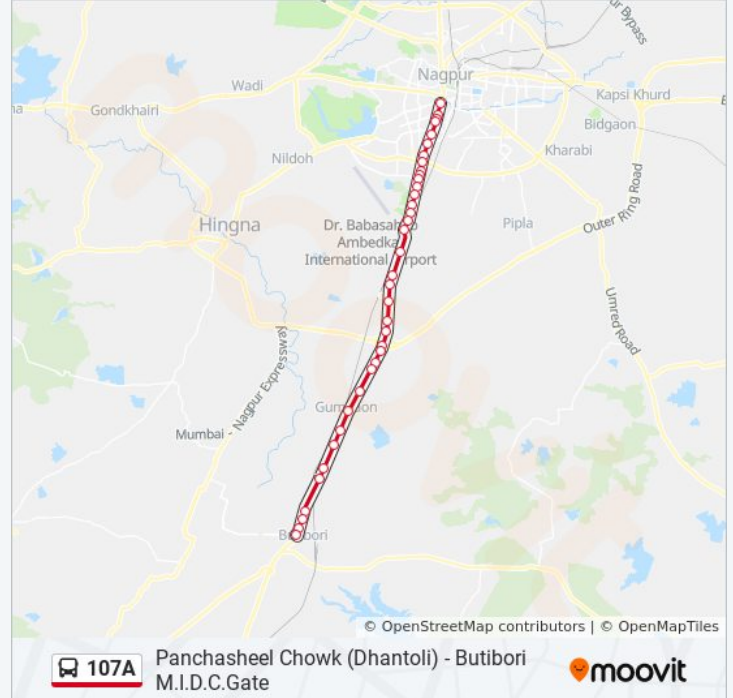

(1) Butibori M.I.D.C.Gate: 5:30 AM - 9:00 PM (2) Panchasheel Chowk (Dhantoli): 6:25 AM - 9:45 PM

Use the Moovit App to find the closest 107A bus station near you and find out when is the next 107A bus arriving.

Central Jail Quarters

Rahate Colony

The Hilbad

Lokmat Chowk

Panchasheel Chowk (Dhantoli)

107A bus time schedules and route maps are available in an offline PDF at moovitapp.com. Use the [Moovit App](#) to see live bus times, train schedule or subway schedule, and step-by-step directions for all public transit in Nagpur.