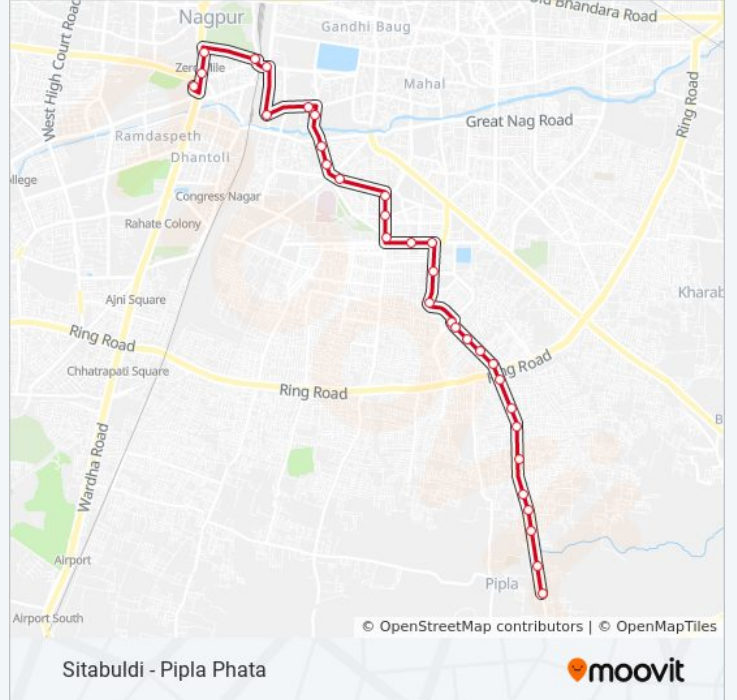

Use the Moovit App to find the closest 4/10 bus station near you and find out when is the next 4/10 bus arriving.

Direction: Pipla Phata

32 stops

[VIEW LINE SCHEDULE](#)

Sitabuldi
Moonlight
Morris College T Point
Manas Chowk / Lohapul
Cotton Market
Ghat Road
Jadhav Chowk
MSRTC S.T.Stand
Baidhyanath Chowk
Baidyanath Untakhana
Medical Chowk
Krida Chowk
Vima Hospital
Tukdoji Putla
Bala Hanuman Mandir
Raghuji Nagar
Sanjuba School / Chakradar Nagar
Ayodhya Nagar
Gajanan School
Nagoba Mandir
New Subedar Layout
Shree Sant Tukaram Maharaj Chowk

4/10 bus Info

Direction: Pipla Phata

Stops: 32

Trip Duration: 42 min

Line Summary:

Ashirvad Nagar

Malgi Nagar

Radha Krishna Mandir

Rajapeeth

Hudkeshwar Naka

Ingole Nagar

Sai Nagar

Sai Nagar 2

Ganesh Dham

Pipla Phata

Direction: Sitabuldi

32 stops

[VIEW LINE SCHEDULE](#)

Pipla Phata

Ganesh Dham

Sai Nagar 2

Sai Nagar

Ingole Nagar

Hudkeshwar Naka