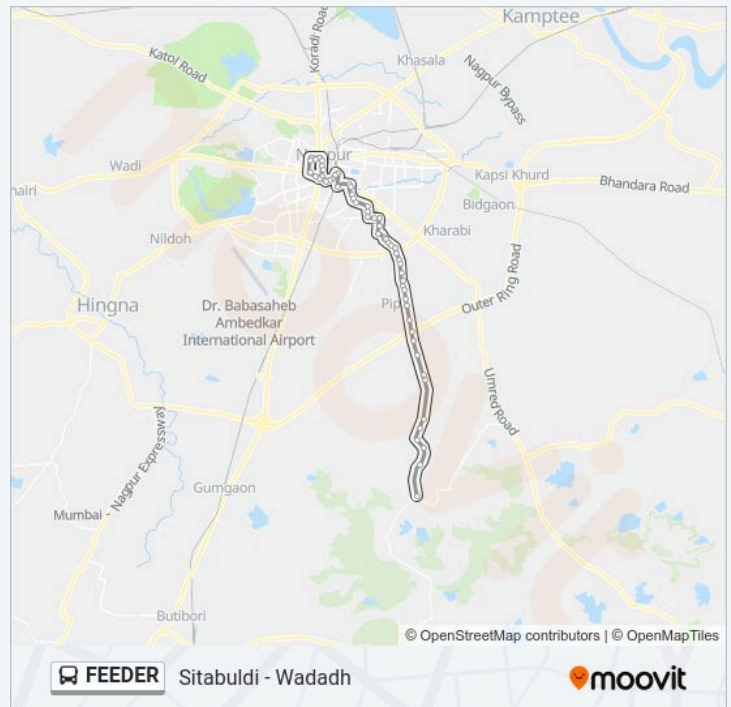

### FEEDER bus Info

**Direction:** Wadadh

**Stops:** 56

**Trip Duration:** 86 min

**Line Summary:**

Radha Krishna Mandir

Rajapeeth

Hudkeshwar Naka