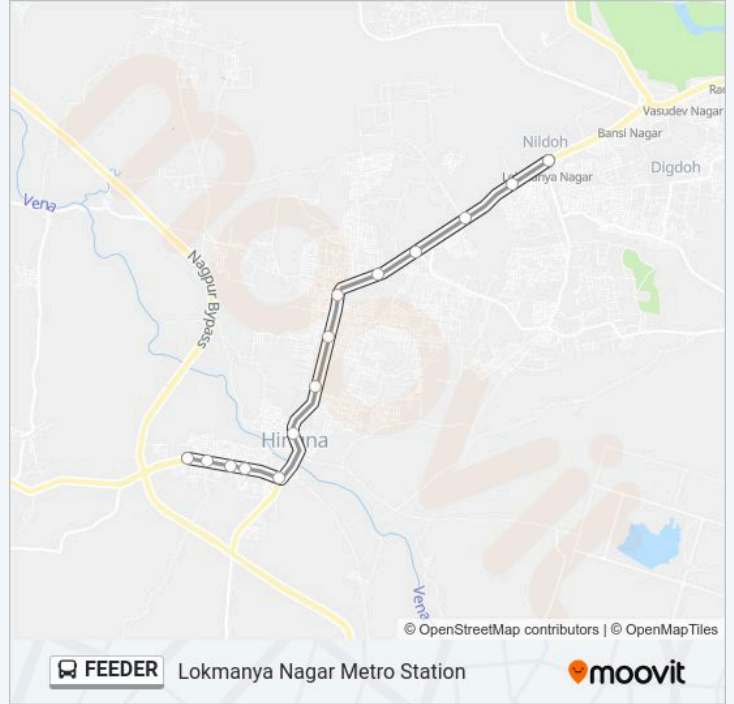

**FEEDER Line****Lokmanya Nagar Metro Station**[Get The App](#)

The FEEDER bus line (Lokmanya Nagar Metro Station) has 2 routes. For regular weekdays, their operation hours are:  
(1) Lokmanya Nagar Metro Station: 08:00-20:00(2) Hingna Gramin Hospital: 07:30-19:30  
Use the Moovit App to find the closest FEEDER bus station near you and find out when is the next FEEDER bus arriving.

**Direction: Lokmanya Nagar Metro Station**

14 stops

[VIEW LINE SCHEDULE](#)

Hingna Gramin Hospital  
Dhangar Pura  
Deshmukhwadi  
Bhosalewadi  
Hingna Gaon (Msrtc)  
Hingna Raipur  
Jinning Press  
Mahajan Wadi  
Wanadongri  
Y.C.C.E.College  
Rajiv Nagar  
Electronic Zone Chowk  
I.C.Chowk  
Lokmanya Nagar Metro Station

**FEEDER bus Time Schedule**

Lokmanya Nagar Metro Station Route Timetable:

Monday	08:00-20:00
Tuesday	08:00-20:00
Wednesday	08:00-20:00
Thursday	08:00-20:00
Friday	08:00-20:00
Saturday	08:00-20:00
Sunday	08:00-20:00

**FEEDER bus Info****Direction:** Lokmanya Nagar Metro Station**Stops:** 14**Trip Duration:** 28 min**Line Summary:**