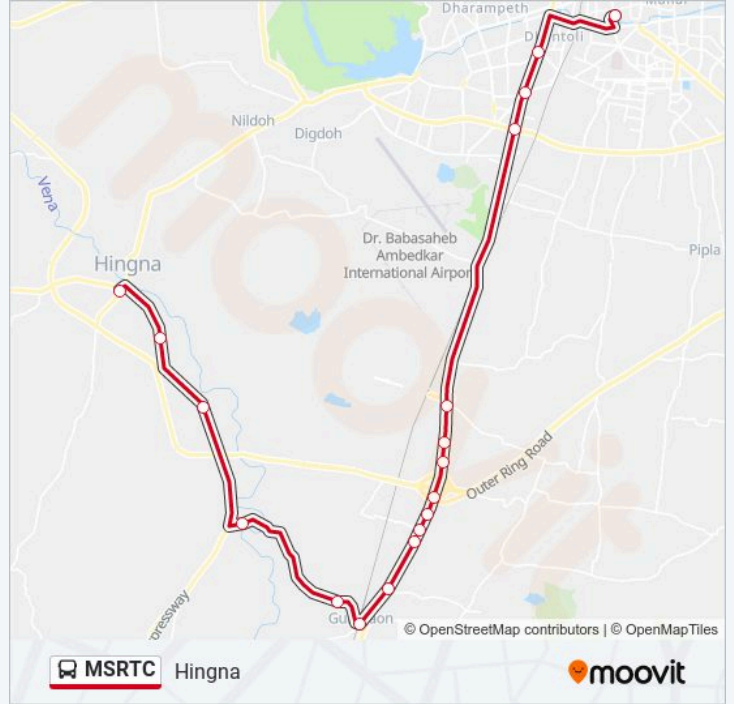

The MSRTC bus line (Hingna) has 2 routes. For regular weekdays, their operation hours are:

(1) Hingna: 07:00 - 19:30(2) Nagpur: 06:00 - 17:15

Use the Moovit App to find the closest MSRTC bus station near you and find out when is the next MSRTC bus arriving.

Direction: Hingna

18 stops

[VIEW LINE SCHEDULE](#)

Nagpur
Rahate Colony
Ajni Chowk
Chatrapati Shivaji Maharaj Chowk
Khapri Phata
Parsodi
Empress Place
Gawshimanapur
Sahara City
Jamtha
Sarthak Hospital
Mahadev Tekdi
Dongargaon
Navin Gumgaon
Gumgaon
Khadka Gaon
Sukali
Hingna Gaon (Msrtc)

MSRTC bus Time Schedule

Hingna Route Timetable:

Sunday	07:00 - 19:30
Monday	07:00 - 19:30
Tuesday	07:00 - 19:30
Wednesday	07:00 - 19:30
Thursday	07:00 - 19:30
Friday	07:00 - 19:30
Saturday	07:00 - 19:30

MSRTC bus Info**Direction:** Hingna**Stops:** 18**Trip Duration:** 52 min**Line Summary:**

Direction: Nagpur

18 stops

[VIEW LINE SCHEDULE](#)

- Hingna Gaon (Msrtc)
- Sukali
- Khadka Gaon
- Gumgaon
- Navin Gumgaon
- Dongargaon
- Mahadev Tekdi
- Sarthak Hospital
- Jamtha
- Sahara City
- Gawshimanapur
- Empress Place
- Parsodi
- Khapri Phata
- Chatrapati Shivaji Maharaj Chowk
- Ajni Chowk
- Rahate Colony
- Nagpur