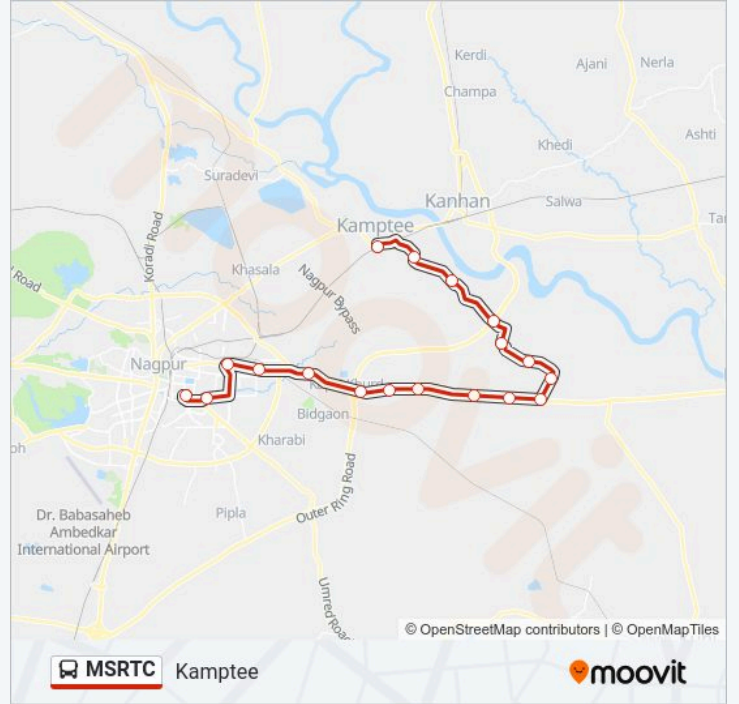

The MSRTC bus line (Kamptee) has 2 routes. For regular weekdays, their operation hours are:

(1) Kamptee: 06:00-15:20(2) Nagpur: 11:55

Use the Moovit App to find the closest MSRTC bus station near you and find out when is the next MSRTC bus arriving.

**Direction: Kamptee**

18 stops

[VIEW LINE SCHEDULE](#)

Nagpur  
Reshimbaug  
Subhash Putla  
Wardhman Nagar  
Pardi  
Kapsi Budruk  
Asoli  
Mahalgaon  
Kadholi  
Sawali Bhowari Phata  
Gumthala Phata  
Bhavani Mandir Gumthala  
Bhowari  
Avandhi  
Avandhi T Point  
Gada Gaon  
Ajani  
Kamptee Bus Stand

**MSRTC bus Time Schedule**

Kamptee Route Timetable:

Monday	06:00-15:20
Tuesday	06:00-15:20
Wednesday	06:00-15:20
Thursday	06:00-15:20
Friday	06:00-15:20
Saturday	06:00-15:20
Sunday	06:00-15:20

**MSRTC bus Info****Direction:** Kamptee**Stops:** 18**Trip Duration:** 59 min**Line Summary:**

## MSRTC bus Info

**Direction:** Nagpur

**Stops:** 18

**Trip Duration:** 55 min

**Line Summary:**

MSRTC bus time schedules and route maps are available in an offline PDF at [moovitapp.com](https://moovitapp.com). Use the Moovit App to see live bus times, train schedule or subway schedule, and step-by-step directions for all public transit in Nagpur.