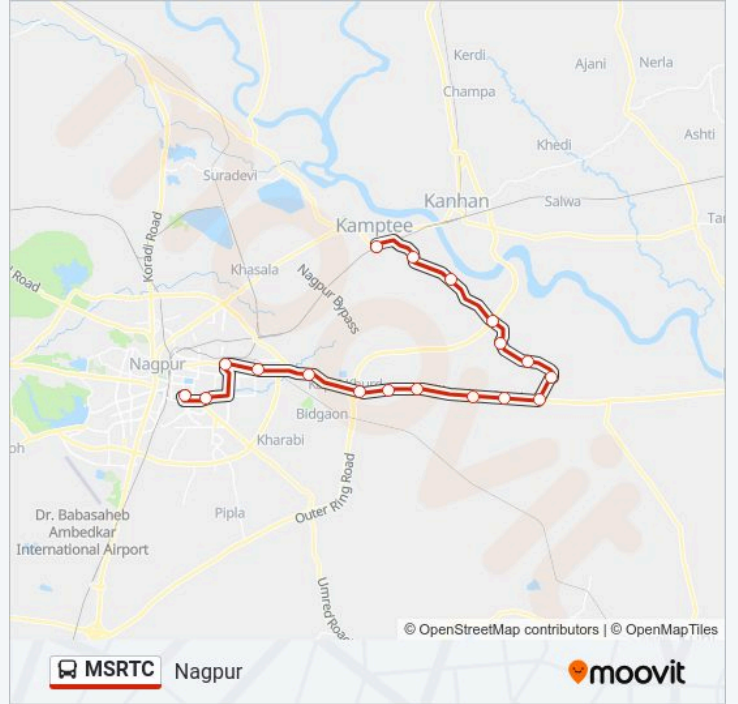

## MSRTC bus Time Schedule

Nagpur Route Timetable:

Monday	11:55
Tuesday	11:55
Wednesday	11:55
Thursday	11:55
Friday	11:55
Saturday	11:55
Sunday	11:55

## MSRTC bus Info

**Direction:** Nagpur

**Stops:** 18

**Trip Duration:** 55 min

**Line Summary:**

MSRTC bus time schedules and route maps are available in an offline PDF at [moovitapp.com](https://moovitapp.com). Use the Moovit App to see live bus times, train schedule or subway schedule, and step-by-step directions for all public transit in Nagpur.