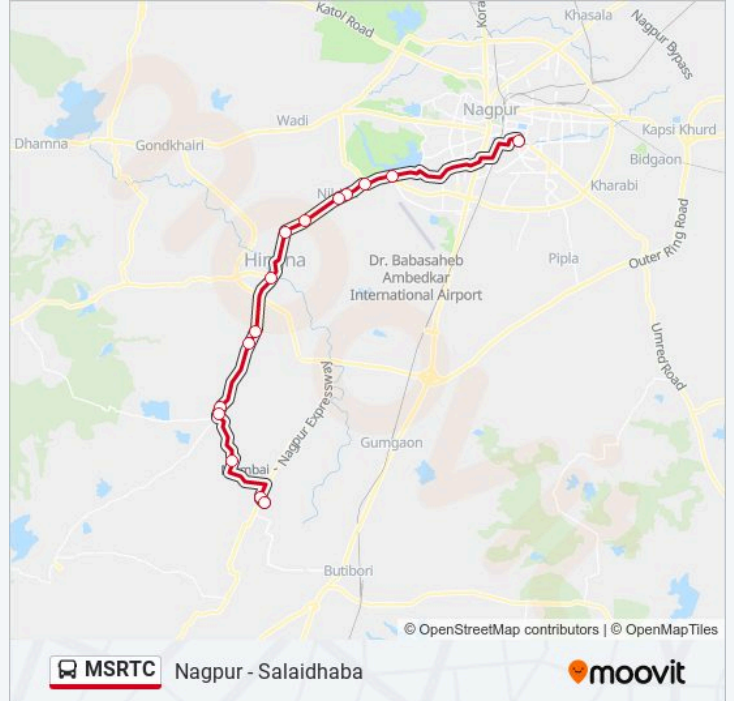

The MSRTC bus line (Nagpur - Salaidhaba) has 2 routes. For regular weekdays, their operation hours are:

(1) Nagpur: 07:00 - 13:00(2) Salaidhaba: 10:00 - 19:30

Use the Moovit App to find the closest MSRTC bus station near you and find out when is the next MSRTC bus arriving.

Direction: Nagpur

15 stops

[VIEW LINE SCHEDULE](#)

Salaidhaba
Salaidhaba T Point
Sukdi
Aamgaon
Sawangi Phata
Gittikhadan
Mondha Gaon Gram Panchyat
Hingna Gaon (Msrtc)
Wanadongri
Rajiv Nagar
Lokmanya Nagar Metro Station
Mahindra Colony
Hingna Naka
Hingna T Point
Nagpur

MSRTC bus Time Schedule

Nagpur Route Timetable:

Sunday	07:00 - 13:00
Monday	07:00 - 13:00
Tuesday	07:00 - 13:00
Wednesday	07:00 - 13:00
Thursday	07:00 - 13:00
Friday	07:00 - 13:00
Saturday	07:00 - 13:00

MSRTC bus Info**Direction:** Nagpur**Stops:** 15**Trip Duration:** 45 min**Line Summary:**

Direction: Salaidhaba

14 stops

[VIEW LINE SCHEDULE](#)

- Nagpur
- Hingna T Point
- Hingna Naka
- Lokmanya Nagar Metro Station
- I.C.Chowk
- Rajiv Nagar
- Wanadongri
- Hingna Gaon (Msrtc)
- Mondha Gaon Gram Panchyat
- Gittikhadan
- Sawang Phata
- Sukdi
- Salaidhaba T Point
- Salaidhaba