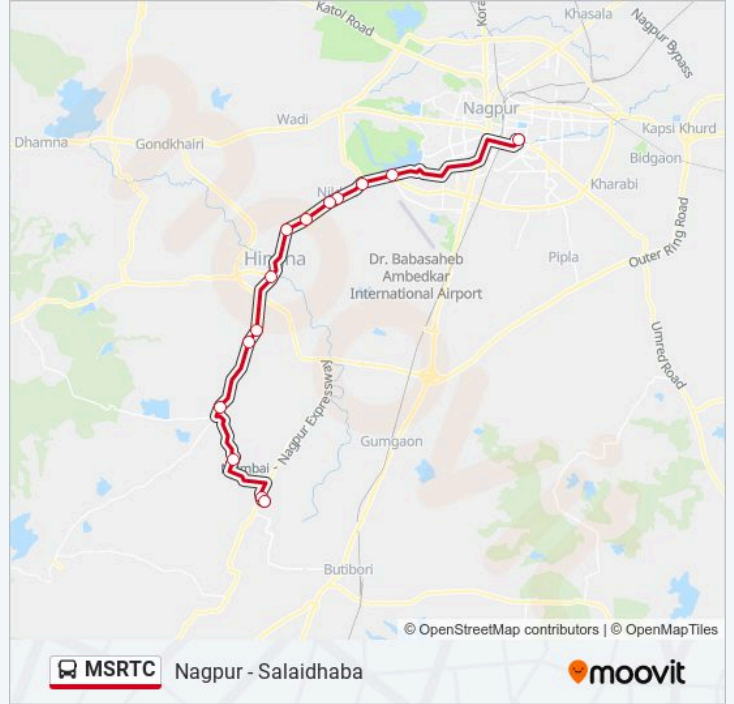

The MSRTC bus line (Nagpur - Salaidhaba) has 2 routes. For regular weekdays, their operation hours are:

(1) Nagpur: 07:00 - 13:00(2) Salaidhaba: 10:00 - 19:30

Use the Moovit App to find the closest MSRTC bus station near you and find out when is the next MSRTC bus arriving.

MSRTC bus Info**Direction:** Nagpur**Stops:** 15**Trip Duration:** 45 min**Line Summary:**

Direction: Salaidhaba

14 stops

[VIEW LINE SCHEDULE](#)

- Nagpur
- Hingna T Point
- Hingna Naka
- Lokmanya Nagar Metro Station
- I.C.Chowk
- Rajiv Nagar
- Wanadongri
- Hingna Gaon (Msrtc)
- Mondha Gaon Gram Panchyat
- Gittikhadan
- Sawang Phata
- Sukdi
- Salaidhaba T Point
- Salaidhaba

MSRTC bus Time Schedule

Salaidhaba Route Timetable:

Sunday	10:00 - 19:30
Monday	10:00 - 19:30
Tuesday	10:00 - 19:30
Wednesday	10:00 - 19:30
Thursday	10:00 - 19:30
Friday	10:00 - 19:30
Saturday	10:00 - 19:30

MSRTC bus Info

Direction: Salaidhaba

Stops: 14

Trip Duration: 45 min

Line Summary:

MSRTC bus time schedules and route maps are available in an offline PDF at moovitapp.com. Use the Moovit App to see live bus times, train schedule or subway schedule, and step-by-step directions for all public transit in Nagpur.