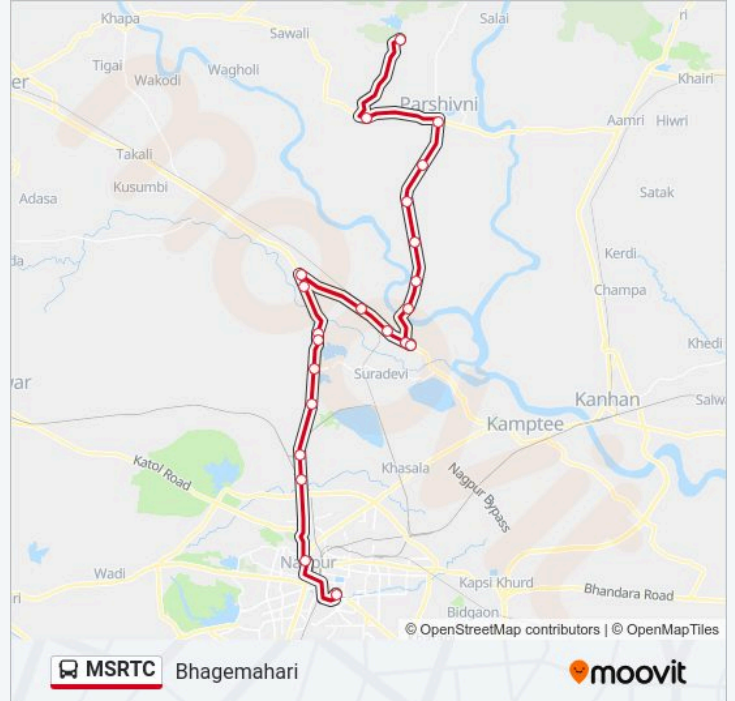

The MSRTC bus line (Bhagemahari) has 2 routes. For regular weekdays, their operation hours are:

(1) Bhagemahari: 08:30-16:30(2) Nagpur: 06:30-18:05

Use the Moovit App to find the closest MSRTC bus station near you and find out when is the next MSRTC bus arriving.

Direction: Bhagemahari

23 stops

[VIEW LINE SCHEDULE](#)

Nagpur
Liberty Chowk / Nagpur Improvement Trust
Railway Crossing 1
Koradi Naka
Panjara Bus Stand
Mahadula
Lankhari Phata
Nandari Phata
Dahegaon Rangari
Dahegaon Phata
Anna Mode
Khaparkheda Colony
Bhanegaon Parshivani Phata
Bhanegaon
Bhanegaon Parshivani Phata
Saholi
Singori
Tamaswadi Phata
Itgaon Phata
Digalwadi Gaon
Parshivani

MSRTC bus Time Schedule

Bhagemahari Route Timetable:

Monday	08:30-16:30
Tuesday	08:30-16:30
Wednesday	08:30-16:30
Thursday	08:30-16:30
Friday	08:30-16:30
Saturday	08:30-16:30
Sunday	08:30-16:30

MSRTC bus Info**Direction:** Bhagemahari**Stops:** 23**Trip Duration:** 75 min**Line Summary:**

Karanbhad

Bhagemahari

Direction: Nagpur

23 stops

[VIEW LINE SCHEDULE](#)

Bhagemahari

Karanbhad

Parshivani