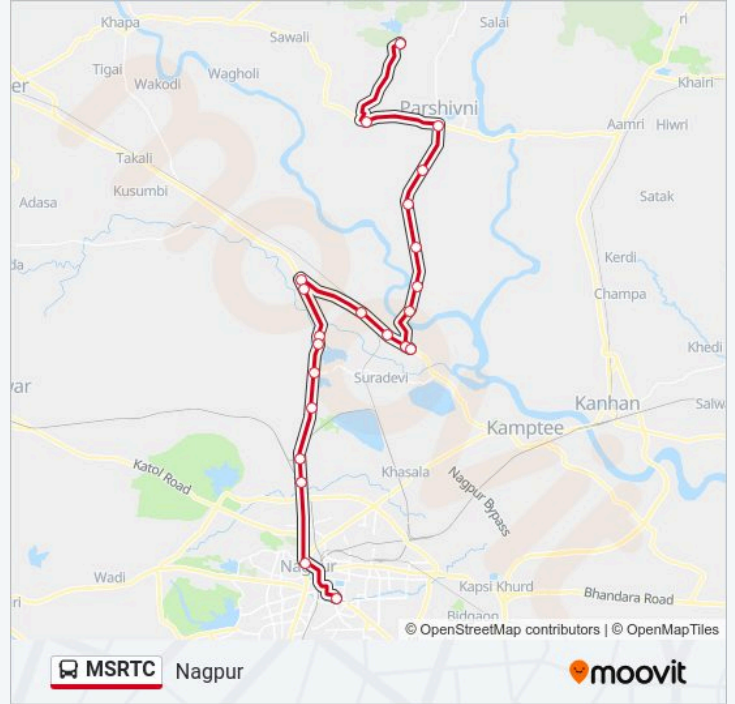

Nagpur Route Timetable:

Monday	06:30-18:05
Tuesday	06:30-18:05
Wednesday	06:30-18:05
Thursday	06:30-18:05
Friday	06:30-18:05
Saturday	06:30-18:05
Sunday	06:30-18:05

MSRTC bus Info

Direction: Nagpur

Stops: 23

Trip Duration: 72 min

Line Summary:

Panjara Bus Stand

Koradi Naka

Railway Crossing 1

Liberty Chowk / Nagpur Improvement Trust

Nagpur

MSRTC bus time schedules and route maps are available in an offline PDF at moovitapp.com. Use the Moovit App to see live bus times, train schedule or subway schedule, and step-by-step directions for all public transit in Nagpur.