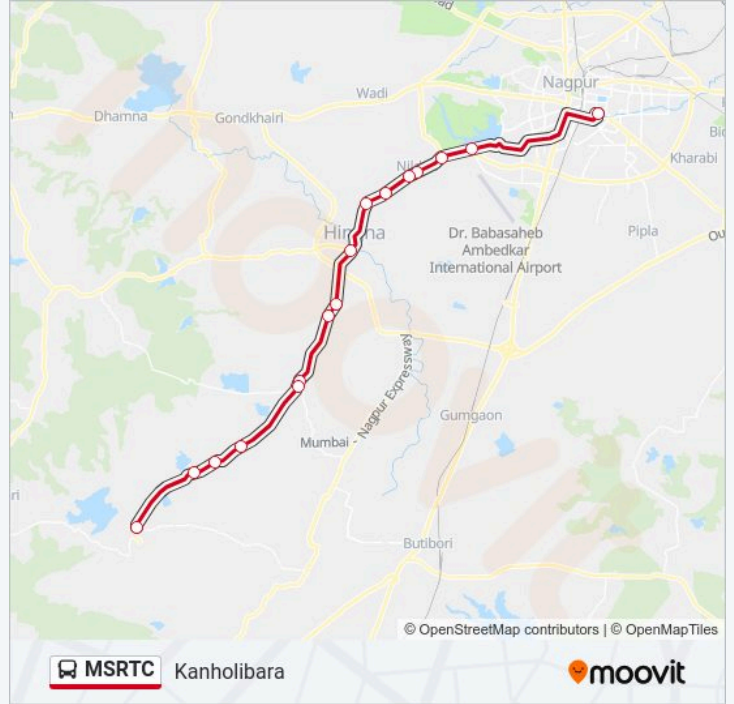

MSRTC Line**Kanholibara**[Get The App](#)

The MSRTC bus line (Kanholibara) has 2 routes. For regular weekdays, their operation hours are:

(1) Kanholibara: 06:45 - 18:45(2) Nagpur: 06:30 - 17:50

Use the Moovit App to find the closest MSRTC bus station near you and find out when is the next MSRTC bus arriving.

Direction: Kanholibara

16 stops

[VIEW LINE SCHEDULE](#)

Nagpur
Hingna T Point
Hingna Naka
Lokmanya Nagar Metro Station
I.C.Chowk
Rajiv Nagar
Wanadongri
Hingna Gaon (Msrtc)
Mondha Gaon Gram Panchyat
Gittikhadan
Sawangi Phata
Aamgaon
Nagzari
Pimpaldhara
Lakhampur
Kanholibara

MSRTC bus Time Schedule

Kanholibara Route Timetable:

Monday	06:45 - 18:45
Tuesday	06:45 - 18:45
Wednesday	06:45 - 18:45
Thursday	06:45 - 18:45
Friday	06:45 - 18:45
Saturday	06:45 - 18:45
Sunday	06:45 - 18:45

MSRTC bus Info

Direction: Kanholibara

Stops: 16

Trip Duration: 58 min

Line Summary:

Direction: Nagpur

16 stops

[VIEW LINE SCHEDULE](#)