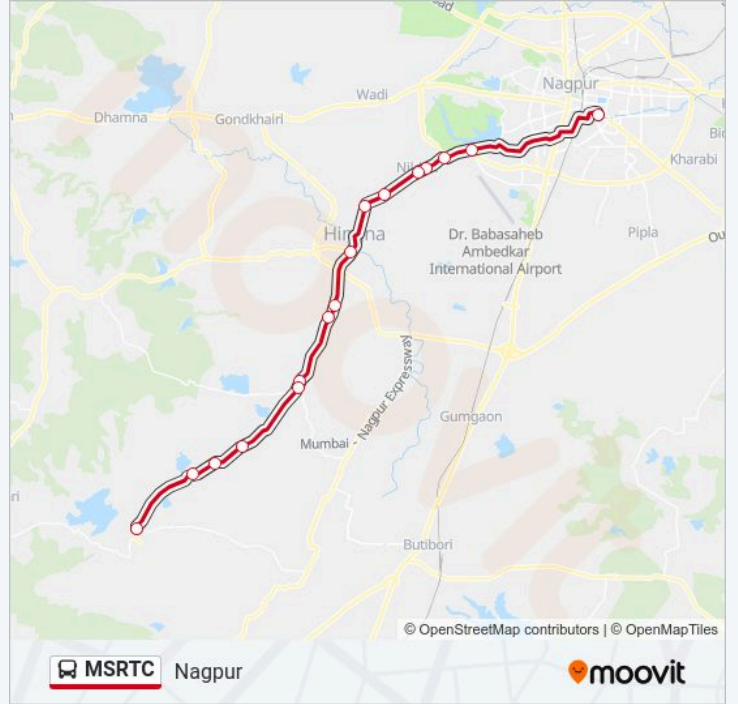

MSRTC Line**Kanholibara**[Get The App](#)

The MSRTC bus line (Kanholibara) has 2 routes. For regular weekdays, their operation hours are:

(1) Kanholibara: 06:45 - 18:45(2) Nagpur: 06:30 - 17:50

Use the Moovit App to find the closest MSRTC bus station near you and find out when is the next MSRTC bus arriving.

MSRTC bus Info

Direction: Kanholibara

Stops: 16

Trip Duration: 58 min

Line Summary:

Direction: Nagpur

16 stops

[VIEW LINE SCHEDULE](#)

MSRTC bus Time Schedule

Nagpur Route Timetable:

Monday	06:30 - 17:50
Tuesday	06:30 - 17:50
Wednesday	06:30 - 17:50
Thursday	06:30 - 17:50
Friday	06:30 - 17:50
Saturday	06:30 - 17:50
Sunday	06:30 - 17:50

MSRTC bus Info

Direction: Nagpur

Stops: 16

Trip Duration: 56 min

Line Summary:

MSRTC bus time schedules and route maps are available in an offline PDF at moovitapp.com. Use the Moovit App to see live bus times, train schedule or subway schedule, and step-by-step directions for all public transit in Nagpur.