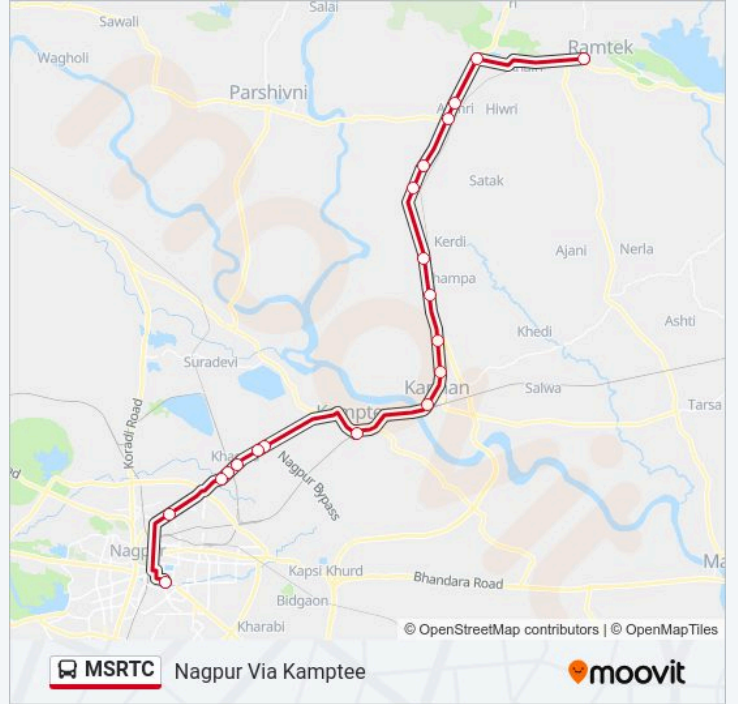

MSRTC Line Nagpur Via Kamptee[Get The App](#)

The MSRTC bus line (Nagpur Via Kamptee) has 2 routes. For regular weekdays, their operation hours are:

(1) Nagpur Via Kamptee: 05:45 - 21:30(2) Ramtek Via Kamptee: 06:00 - 21:30

Use the Moovit App to find the closest MSRTC bus station near you and find out when is the next MSRTC bus arriving.

Direction: Nagpur Via Kamptee

19 stops

[VIEW LINE SCHEDULE](#)

Ramtek
Mansar
Amari
Naikunda Phata
Dumari Farm
Dumari
Wagholi
Warada Phata
Tekadi Phata
Kandri
Kanhan Nagar Parishad
Kamptee Bus Stand
Kapilansh Chowk
Suman Vihar Bhilgaon
Khasara Naka No. 2
Uppalwadi
Pioli Nadi
Indora Chowk
Nagpur

MSRTC bus Time Schedule

Nagpur Via Kamptee Route Timetable:

Monday	05:45 - 21:30
Tuesday	05:45 - 21:30
Wednesday	05:45 - 21:30
Thursday	05:45 - 21:30
Friday	05:45 - 21:30
Saturday	05:45 - 21:30
Sunday	05:45 - 21:30

MSRTC bus Info**Direction:** Nagpur Via Kamptee**Stops:** 19**Trip Duration:** 68 min**Line Summary:**

Direction: Ramtek Via Kamptee

19 stops

[VIEW LINE SCHEDULE](#)

- Nagpur
- Indora Chowk
- Pioli Nadi
- Uppalwadi
- Khasara Naka No. 2
- Suman Vihar Bhilgaon
- Kapilansh Chowk
- Kamptee Bus Stand
- Kanhan Nagar Parishad
- Kandri
- Tekadi Phata
- Warada Phata
- Wagholi
- Dumari
- Farm
- Naikunda Phata
- Amari
- Mansar