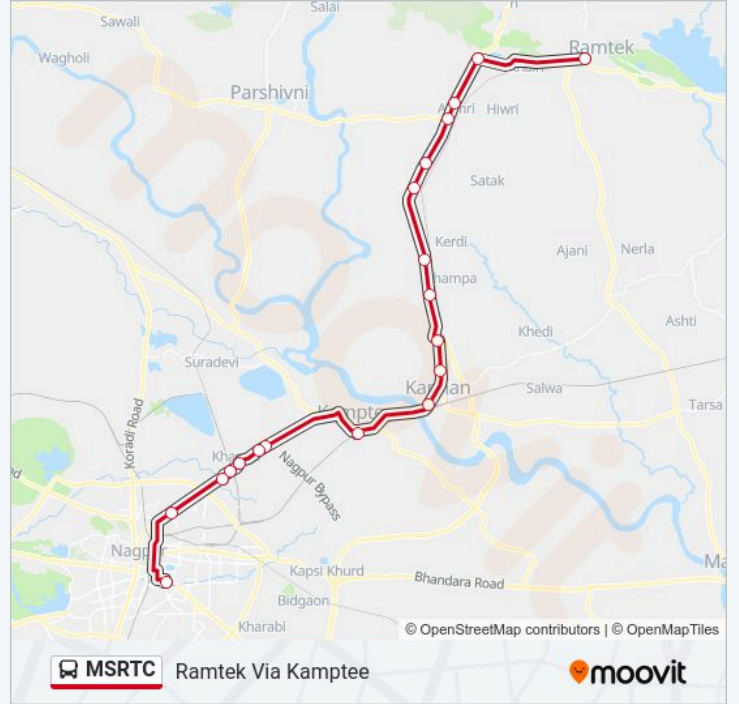

MSRTC Line Nagpur Via Kamptee[Get The App](#)

The MSRTC bus line (Nagpur Via Kamptee) has 2 routes. For regular weekdays, their operation hours are:

(1) Nagpur Via Kamptee: 05:45 - 21:30(2) Ramtek Via Kamptee: 06:00 - 21:30

MSRTC bus Info**Direction:** Nagpur Via Kamptee**Stops:** 19**Trip Duration:** 68 min**Line Summary:**

Direction: Ramtek Via Kamptee

19 stops

[VIEW LINE SCHEDULE](#)

- Nagpur
- Indora Chowk
- Pioli Nadi
- Uppalwadi
- Khasara Naka No. 2
- Suman Vihar Bhilgaon
- Kapilansh Chowk
- Kamptee Bus Stand
- Kanhan Nagar Parishad
- Kandri
- Tekadi Phata
- Warada Phata
- Wagholi
- Dumari
- Farm
- Naikunda Phata
- Amari
- Mansar

MSRTC bus Time Schedule

Ramtek Via Kamptee Route Timetable:

Monday	06:00 - 21:30
Tuesday	06:00 - 21:30
Wednesday	06:00 - 21:30
Thursday	06:00 - 21:30
Friday	06:00 - 21:30
Saturday	06:00 - 21:30
Sunday	06:00 - 21:30

MSRTC bus Info

Direction: Ramtek Via Kamptee

Stops: 19

Trip Duration: 66 min

Line Summary:

Ramtek

MSRTC bus time schedules and route maps are available in an offline PDF at moovitapp.com. Use the Moovit App to see live bus times, train schedule or subway schedule, and step-by-step directions for all public transit in Nagpur.