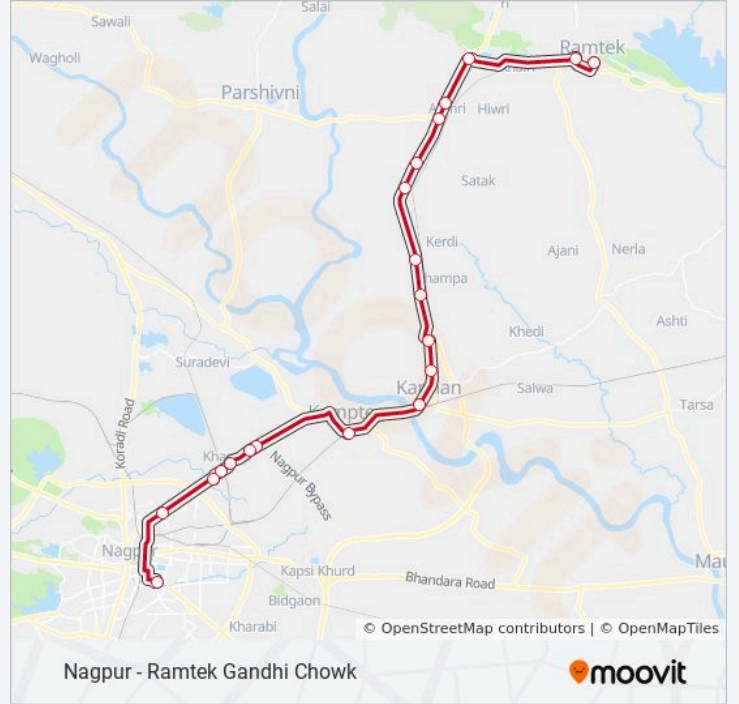

The MSRTC bus line (Nagpur - Ramtek Gandhi Chowk) has 2 routes. For regular weekdays, their operation hours are: (1) Nagpur: 08:00 - 22:00(2) Ramtek Gandhi Chowk: 08:00 - 22:00
Use the Moovit App to find the closest MSRTC bus station near you and find out when is the next MSRTC bus arriving.

MSRTC bus Info**Direction:** Nagpur**Stops:** 20**Trip Duration:** 61 min**Line Summary:**

Direction: Ramtek Gandhi Chowk

20 stops

[VIEW LINE SCHEDULE](#)

- Nagpur
- Indora Chowk
- Pioli Nadi
- Uppalwadi
- Khasara Naka No. 2
- Suman Vihar Bhilgaon
- Kapilansh Chowk
- Kamptee Bus Stand
- Kanhan Nagar Parishad
- Kandri
- Tekadi Phata
- Warada Phata
- Wagholi
- Dumari
- Farm
- Naikunda Phata
- Amari
- Mansar

MSRTC bus Time Schedule

Ramtek Gandhi Chowk Route Timetable:

Sunday	08:00 - 22:00
Monday	08:00 - 22:00
Tuesday	08:00 - 22:00
Wednesday	08:00 - 22:00
Thursday	08:00 - 22:00
Friday	08:00 - 22:00
Saturday	08:00 - 22:00

MSRTC bus Info

Direction: Ramtek Gandhi Chowk

Stops: 20

Trip Duration: 60 min

Line Summary:

Ramtek

Ramtek Gandhi Chowk

MSRTC bus time schedules and route maps are available in an offline PDF at moovitapp.com. Use the Moovit App to see live bus times, train schedule or subway schedule, and step-by-step directions for all public transit in Nagpur.