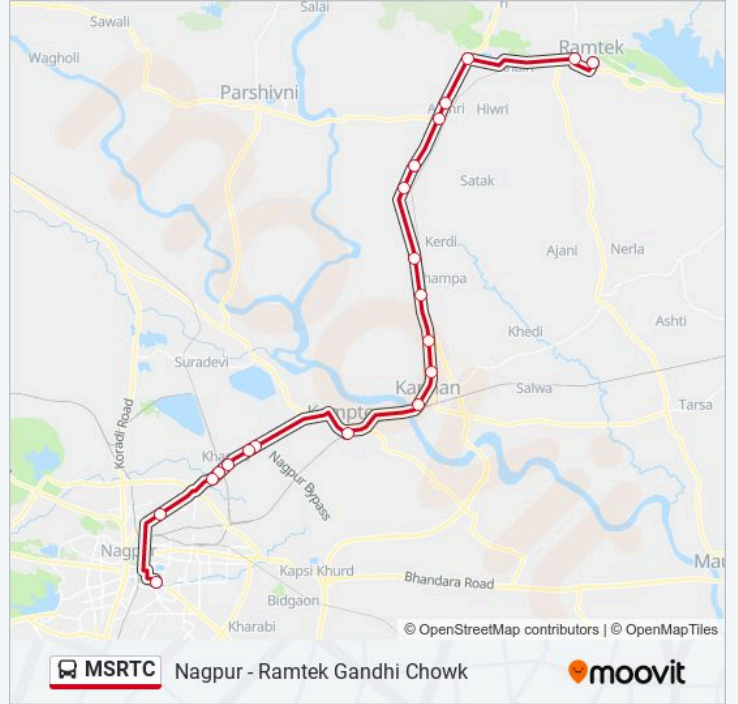

The MSRTC bus line (Nagpur - Ramtek Gandhi Chowk) has 2 routes. For regular weekdays, their operation hours are: (1) Nagpur: 08:00 - 22:00(2) Ramtek Gandhi Chowk: 08:00 - 22:00
Use the Moovit App to find the closest MSRTC bus station near you and find out when is the next MSRTC bus arriving.

Direction: Nagpur

20 stops

[VIEW LINE SCHEDULE](#)

Ramtek Gandhi Chowk
Ramtek
Mansar
Amari
Naikunda Phata
Dumari Farm
Dumari
Wagholi
Warada Phata
Tekadi Phata
Kandri
Kanhan Nagar Parishad
Kamptee Bus Stand
Kapilansh Chowk
Suman Vihar Bhilgaon
Khasara Naka No. 2
Uppalwadi
Pioli Nadi
Indora Chowk
Nagpur

MSRTC bus Time Schedule

Nagpur Route Timetable:

Sunday	08:00 - 22:00
Monday	08:00 - 22:00
Tuesday	08:00 - 22:00
Wednesday	08:00 - 22:00
Thursday	08:00 - 22:00
Friday	08:00 - 22:00
Saturday	08:00 - 22:00

MSRTC bus Info**Direction:** Nagpur**Stops:** 20**Trip Duration:** 61 min**Line Summary:**

Direction: Ramtek Gandhi Chowk

20 stops

[VIEW LINE SCHEDULE](#)

- Nagpur
- Indora Chowk
- Pioli Nadi
- Uppalwadi
- Khasara Naka No. 2
- Suman Vihar Bhilgaon
- Kapilansh Chowk
- Kamptee Bus Stand
- Kanhan Nagar Parishad
- Kandri
- Tekadi Phata
- Warada Phata
- Wagholi
- Dumari
- Farm
- Naikunda Phata
- Amari
- Mansar