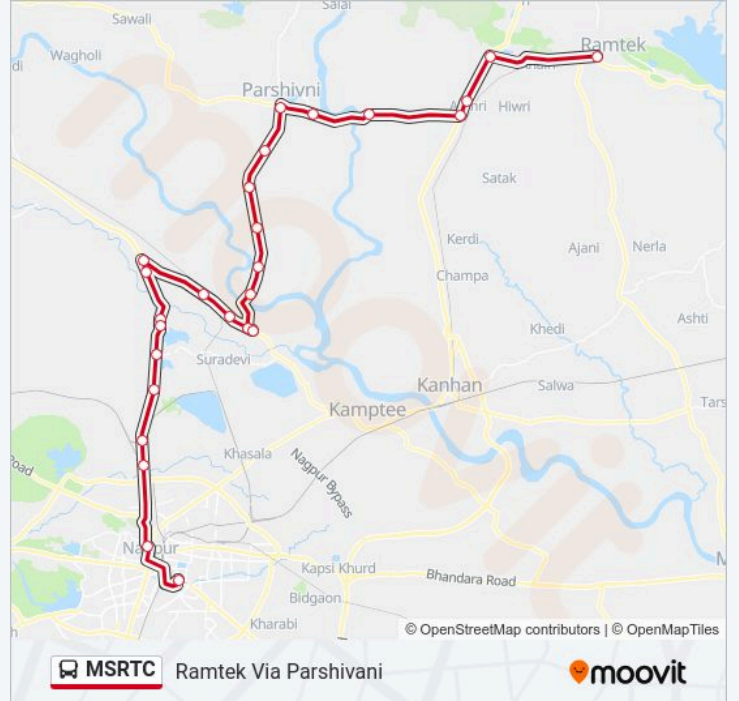

The MSRTC bus line (Ramtek Via Parshivani) has 2 routes. For regular weekdays, their operation hours are:

(1) Ramtek Via Parshivani: 06:00-21:30(2) Nagpur Via Parshivani: 05:45-21:30

Use the Moovit App to find the closest MSRTC bus station near you and find out when is the next MSRTC bus arriving.

MSRTC bus Info**Direction:** Ramtek Via Parshivani**Stops:** 27**Trip Duration:** 89 min**Line Summary:**

Palora

Naikunda

Naikunda Phata

Amari

Mansar

Ramtek

Direction: Nagpur Via Parshivani

MSRTC bus Info

Direction: Nagpur Via Parshivani

Stops: 28

Trip Duration: 89 min

Line Summary:

Dahegaon Phata

Dahegaon Rangari

Nandari Phata