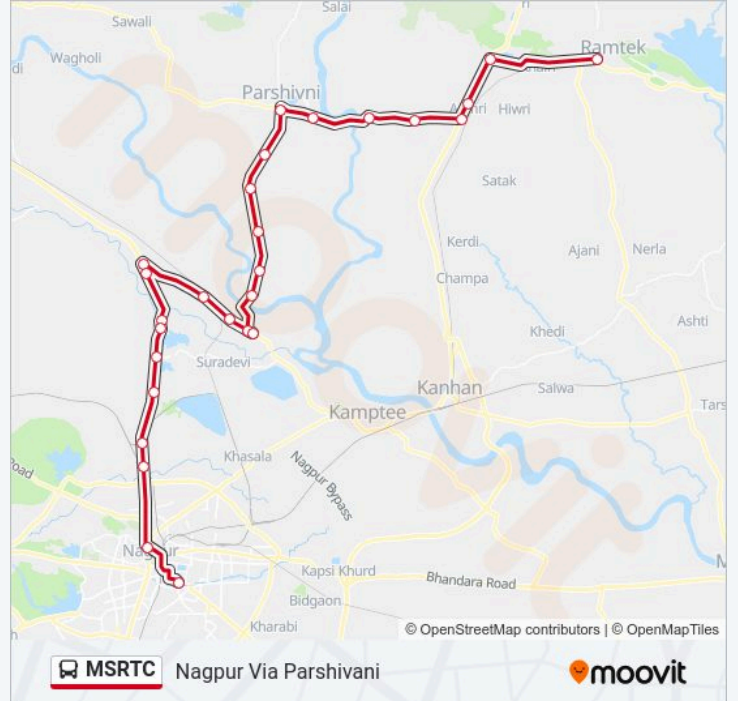

The MSRTC bus line (Ramtek Via Parshivani) has 2 routes. For regular weekdays, their operation hours are:

(1) Ramtek Via Parshivani: 06:00-21:30(2) Nagpur Via Parshivani: 05:45-21:30

Use the Moovit App to find the closest MSRTC bus station near you and find out when is the next MSRTC bus arriving.

MSRTC bus Info

Direction: Nagpur Via Parshivani

Stops: 28

Trip Duration: 89 min

Line Summary:

Dahegaon Phata

Dahegaon Rangari

Nandari Phata

Lankhari Phata

Mahadula

Panjara Bus Stand

Koradi Naka

Railway Crossing 1

Liberty Chowk / Nagpur Improvement Trust

Nagpur

MSRTC bus time schedules and route maps are available in an offline PDF at moovitapp.com. Use the Moovit App to see live bus times, train schedule or subway schedule, and step-by-step directions for all public transit in Nagpur.