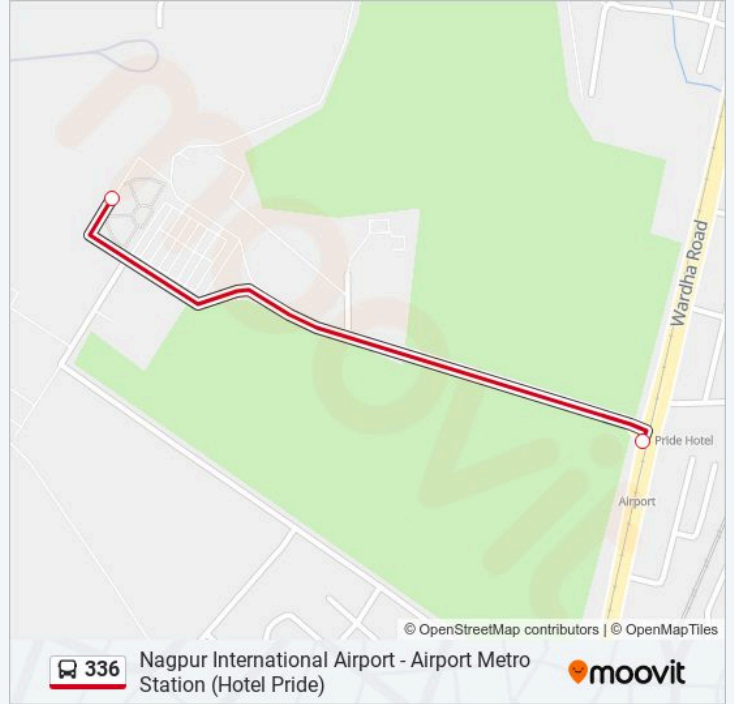

 336

Nagpur International Airport - Airport Metro Station (Hotel Pride)

Get The App

The 336 bus line (Nagpur International Airport - Airport Metro Station (Hotel Pride)) has 2 routes. For regular weekdays, their operation hours are:

336 bus Info

Direction: Airport Metro Station (Hotel Pride)

Stops: 2

Trip Duration: 3 min

Line Summary:

Direction: Nagpur International Airport

2 stops

[VIEW LINE SCHEDULE](#)

Airport Metro Station

Nagpur International Airport

336 bus Time Schedule

Nagpur International Airport Route Timetable:

Sunday	07:00 - 20:45
Monday	07:00 - 20:45
Tuesday	07:00 - 20:45
Wednesday	07:00 - 20:45
Thursday	07:00 - 20:45
Friday	07:00 - 20:45
Saturday	07:00 - 20:45

336 bus Info

Direction: Nagpur International Airport

Stops: 2

Trip Duration: 4 min

Line Summary:

336 bus time schedules and route maps are available in an offline PDF at moovitapp.com. Use the Moovit App to see live bus times, train schedule or subway schedule, and step-by-step directions for all public transit in Nagpur.