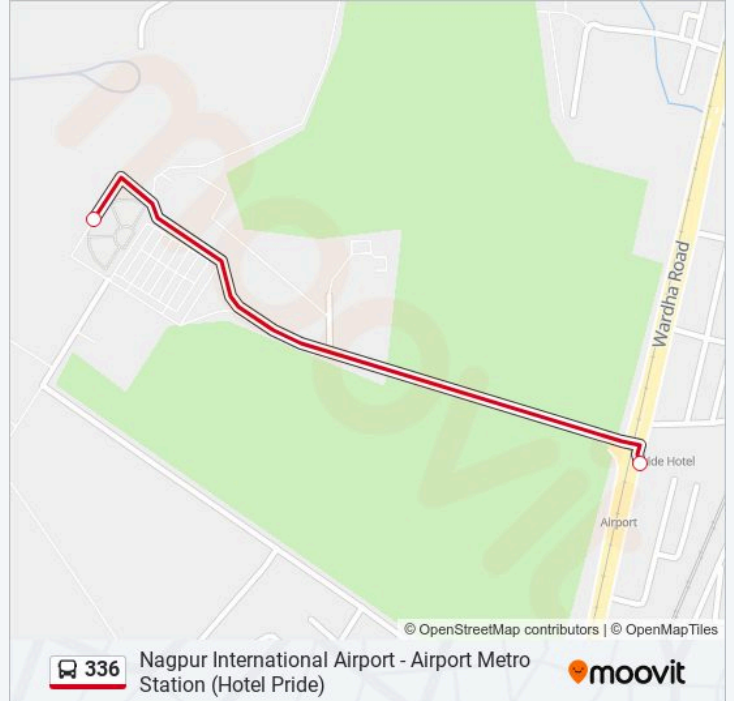

 336

Nagpur International Airport - Airport Metro Station (Hotel Pride)

Get The App

The 336 bus line (Nagpur International Airport - Airport Metro Station (Hotel Pride)) has 2 routes. For regular weekdays, their operation hours are:

(1) Airport Metro Station (Hotel Pride): 06:45 - 20:30(2) Nagpur International Airport: 07:00 - 20:45

Use the Moovit App to find the closest 336 bus station near you and find out when is the next 336 bus arriving.

Direction: Airport Metro Station (Hotel Pride)

2 stops

[VIEW LINE SCHEDULE](#)

Nagpur International Airport

Airport Metro Station

336 bus Time Schedule

Airport Metro Station (Hotel Pride) Route Timetable:

Sunday	06:45 - 20:30
Monday	06:45 - 20:30
Tuesday	06:45 - 20:30
Wednesday	06:45 - 20:30
Thursday	06:45 - 20:30
Friday	06:45 - 20:30
Saturday	06:45 - 20:30

336 bus Info

Direction: Airport Metro Station (Hotel Pride)

Stops: 2

Trip Duration: 3 min

Line Summary:

Direction: Nagpur International Airport

2 stops

[VIEW LINE SCHEDULE](#)