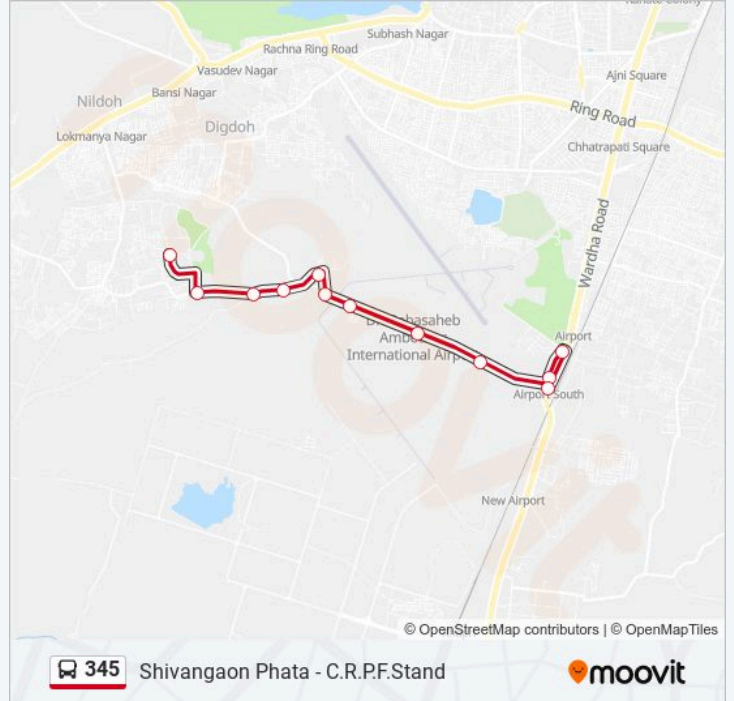

Direction: C.R.P.F.Stand

12 stops

[VIEW LINE SCHEDULE](#)

Shivangaon Phata
Barakholi
South Airport Metro Station
Kalkuthi Phata
Air Force Station
Bholebaba Nagar
Shivangaon T Point
Shivangaon
Tukdoji Square
Viktu Baba Nagar
C.R.P.F. Gate
C.R.P.F.Stand

345 bus Time Schedule

C.R.P.F.Stand Route Timetable:

Sunday	06:30 - 21:30
Monday	06:30 - 21:30
Tuesday	06:30 - 21:30
Wednesday	06:30 - 21:30
Thursday	06:30 - 21:30
Friday	06:30 - 21:30
Saturday	06:30 - 21:30

345 bus Info

Direction: C.R.P.F.Stand

Stops: 12

Trip Duration: 24 min

Line Summary:

Direction: Shivangaon Phata

12 stops

[VIEW LINE SCHEDULE](#)

345 bus Info

Direction: Shivangaon Phata

Stops: 12

Trip Duration: 23 min

Line Summary:

345 bus time schedules and route maps are available in an offline PDF at moovitapp.com. Use the Moovit App to see live bus times, train schedule or subway schedule, and step-by-step directions for all public transit in Nagpur.