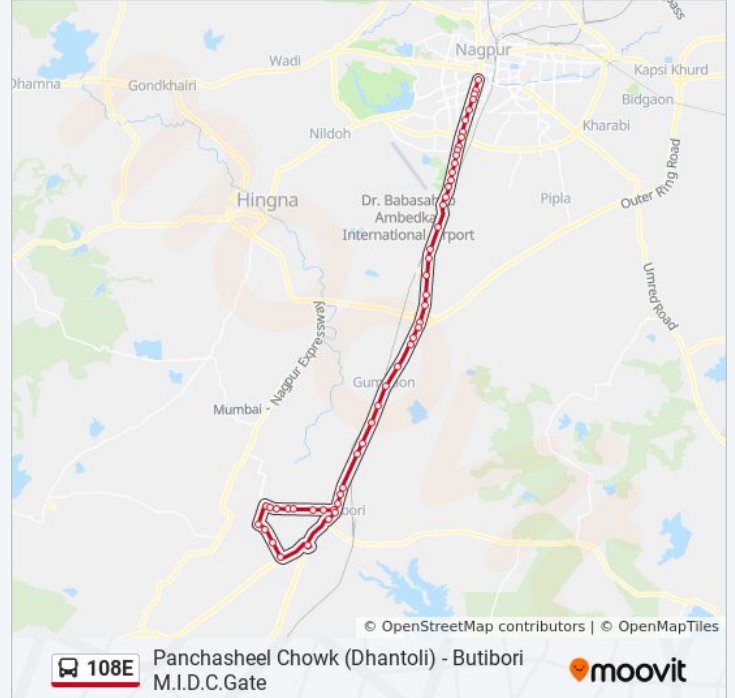

Parsodi

Empress Place

Gawshimanapur

Sahara City

Jamtha

Sarthak Hospital

Mahadev Tekdi

Dongar Gaon

Wakeshwar Phata

Bothali

Mohgaon

Sutgirani Press

Sat Gaon Phata

Lokmat Press

Maharashtra Bank

Butibori M.I.D.C.Gate

Shani Mandir

Wardha Road Chowk

MIDC Junction T Point

Ganeshpur

Tarang Engineering

Water Tank

K.E.C. Garden

Shilpa Company Gate No. 2

S.K.G Company

Sharda Steel

Sukadi Phata

Datta Megha College

Mulak College

Butibori M.I.D.C.Gate

Direction: Panchasheel Chowk (Dhantoli)

37 stops

108E bus Time Schedule

Panchasheel Chowk (Dhantoli) Route Timetable: