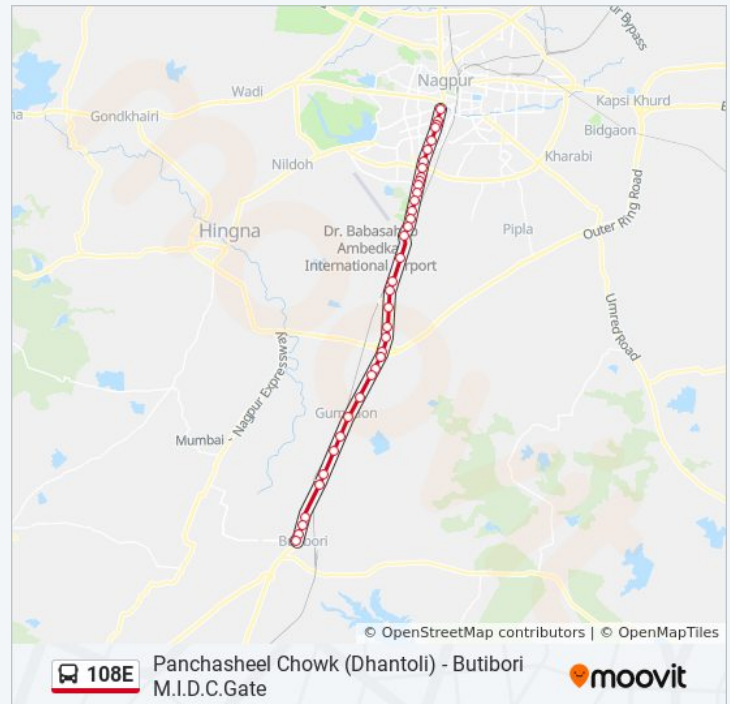

(1) Butibori M.I.D.C.Gate: 9:00 PM(2) Panchasheel Chowk (Dhantoli): 7:00 AM

Use the Moovit App to find the closest 108E bus station near you and find out when is the next 108E bus arriving.

Direction: Butibori M.I.D.C.Gate

Jaiprakash Nagar Metro Station (Rajiv Nagar)

Sneh Nagar

Chatrapati Shivaji Maharaj Chowk

Sai Mandir

Rajiv Gandhi Chowk

Sunday	7:00 AM
Monday	7:00 AM
Tuesday	7:00 AM
Wednesday	7:00 AM
Thursday	7:00 AM
Friday	7:00 AM
Saturday	7:00 AM

108E bus Info

Direction: Panchasheel Chowk (Dhantoli)

Stops: 37

Trip Duration: 85 min

Line Summary:

Central Jail Quarters

Rahate Colony

The Hilbad