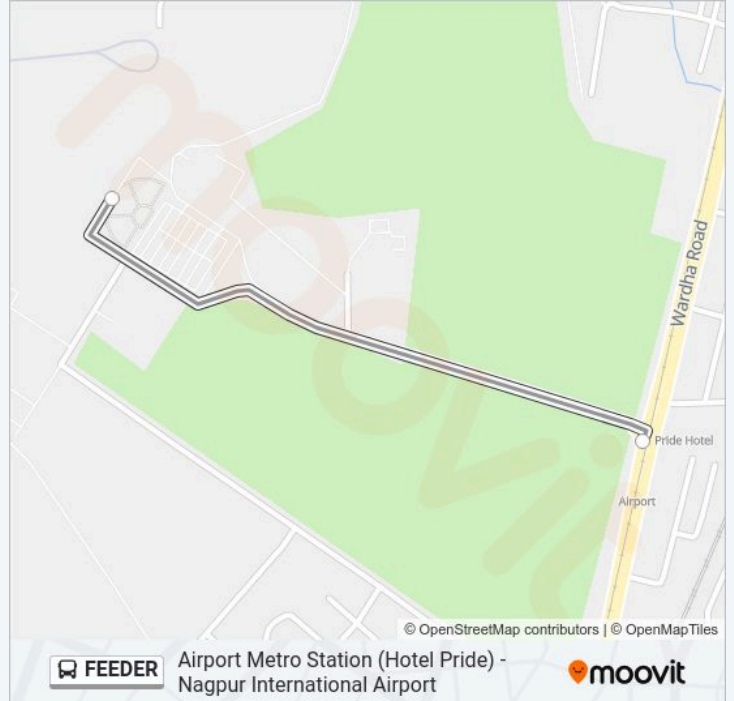

 FEEDER Line

Airport Metro Station (Hotel Pride) - Nagpur International Airport

Get The App

The FEEDER bus line (Airport Metro Station (Hotel Pride) - Nagpur International Airport) has 2 routes. For regular weekdays, their operation hours are:

(1) Nagpur International Airport: 08:00-20:00(2) Airport Metro Station (Hotel Pride): 08:15-20:15

Use the Moovit App to find the closest FEEDER bus station near you and find out when is the next FEEDER bus arriving.

Direction: Nagpur International Airport

2 stops

[VIEW LINE SCHEDULE](#)

Airport Metro Station

Nagpur International Airport

FEEDER bus Time Schedule

Nagpur International Airport Route Timetable:

Monday	08:00-20:00
Tuesday	08:00-20:00
Wednesday	08:00-20:00
Thursday	08:00-20:00
Friday	08:00-20:00
Saturday	08:00-20:00
Sunday	08:00-20:00

FEEDER bus Info

Direction: Nagpur International Airport

Stops: 2

Trip Duration: 4 min

Line Summary:

Direction: Airport Metro Station (Hotel Pride)

2 stops

[VIEW LINE SCHEDULE](#)