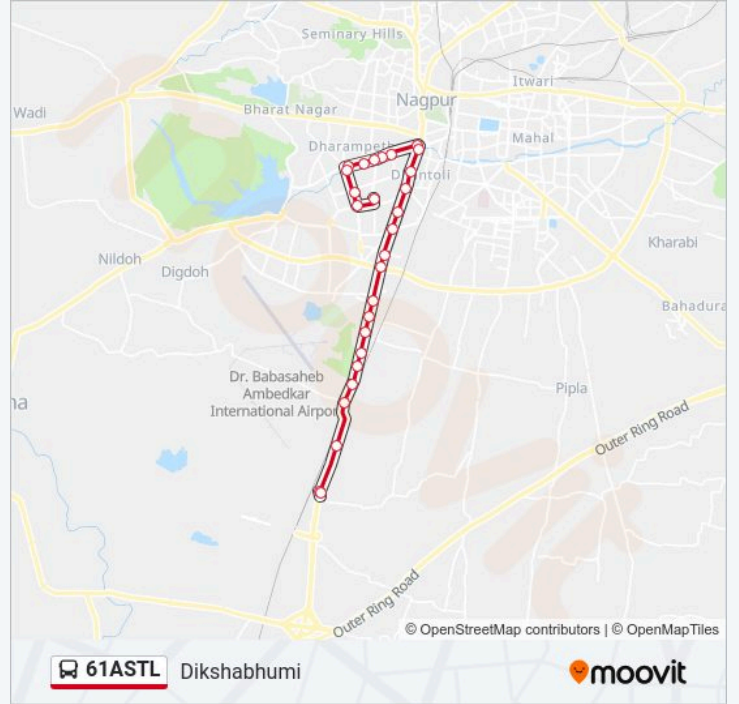

**61ASTL Line**

**Direction: Dikshabhumi**

27 stops

[VIEW LINE SCHEDULE](#)

Khapri Depot  
Khapri Naka  
Chinchbhavan Chowk  
Shivangaon Phata  
Barakholi  
Airport Metro Station  
Sonegaon Police Station  
Ujwala Nagar  
Somalwada Chowk  
Rajiv Nagar  
Chatrapati Shivaji Maharaj Chowk  
Sai Mandir  
Ajni Chowk  
Central Jail Quarters  
Rahate Colony  
Lokmat Chowk  
Panchasheel Chowk  
Jhansi Rani Chowk  
University Library  
Institution Of Engineers  
Alankar Chowk

**61ASTL bus Time Schedule**

Dikshabhumi Route Timetable:

Monday	05:00-20:45
Tuesday	05:00-20:45
Wednesday	05:00-20:45
Thursday	05:00-20:45
Friday	05:00-20:45
Saturday	05:00-20:45
Sunday	05:00-20:45

**61ASTL bus Info****Direction:** Dikshabhumi**Stops:** 27**Trip Duration:** 41 min**Line Summary:**

Dharampeth

Shankar Nagar

Shankar Nagar

Bajaj Nagar

Laxmi Nagar

Dikshabhumi

61ASTL bus time schedules and route maps are available in an offline PDF at [moovitapp.com](https://moovitapp.com). Use the Moovit App to see live bus times, train schedule or subway schedule, and step-by-step directions for all public transit in Nagpur.