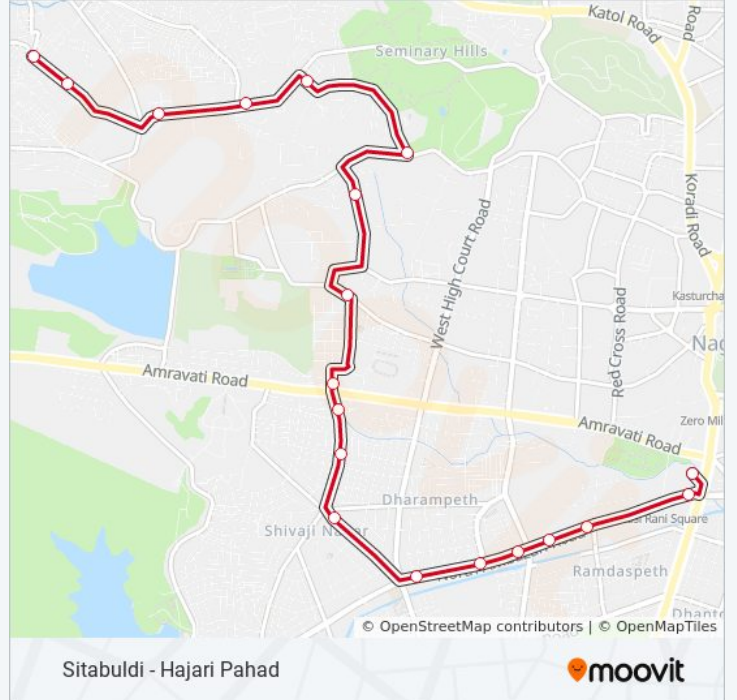

Use the Moovit App to find the closest 4A bus station near you and find out when is the next 4A bus arriving.

Direction: Hajari Pahad

20 stops

[VIEW LINE SCHEDULE](#)

Sitabuldi
Jhansi Rani Chowk
University Library Chowk
Institutes Of Engineers
Alankar Chowk
Dharampeth
Shankar Nagar
Shankar Nagar Chowk
Ram Nagar
Chhota Ram Nagar
Tilak Nagar
Ravi Nagar
Water Tank Ravi Nagar
C.P.W.D.Quarter
Western Coalfield Ltd
T.V.Tower
C.G.O.Complex
LAD College
Radhaswami Colony
Hajari Pahad

4A bus Info

Direction: Hajari Pahad

Stops: 20

Trip Duration: 32 min

Line Summary:

Sitabuldi - Hajari Pahad

Direction: Sitabuldi

19 stops

[VIEW LINE SCHEDULE](#)

- Hajari Pahad
- Radhaswami Colony
- LAD College
- C.G.O.Complex
- T.V.Tower
- Western Coalfield Ltd
- C.P.W.D.Quarter
- Water Tank Ravi Nagar
- Ravi Nagar
- Tilak Nagar
- Chhota Ram Nagar
- Ram Nagar
- Shankar Nagar
- Dharampeth
- Alankar Chowk
- Institutes Of Engineers
- University Library Chowk
- Jhansi Rani Chowk

4A bus Info

Direction: Sitabuldi

Stops: 19

Trip Duration: 32 min

Line Summary:

4A bus time schedules and route maps are available in an offline PDF at moovitapp.com. Use the [Moovit App](#) to see live bus times, train schedule or subway schedule, and step-by-step directions for all public transit in Nagpur.