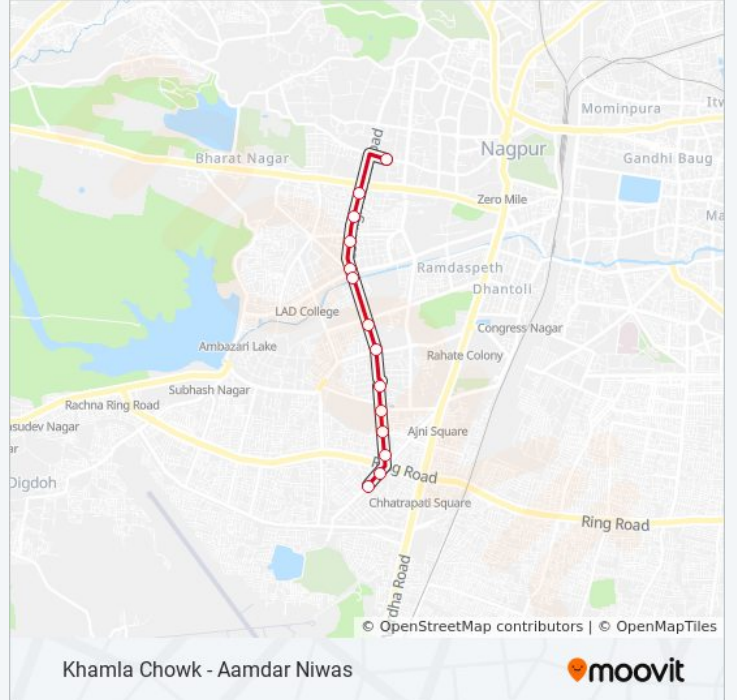

280 bus Info

Direction: Aamdar Niwas

Stops: 14

Trip Duration: 19 min

Line Summary:

Direction: Khamla Chowk

14 stops

[VIEW LINE SCHEDULE](#)

280 bus Time Schedule

Khamla Chowk Route Timetable:

Sunday	6:45 AM - 9:45 PM
Monday	6:45 AM - 9:45 PM
Tuesday	6:45 AM - 9:45 PM
Wednesday	6:45 AM - 9:45 PM
Thursday	6:45 AM - 9:45 PM
Friday	6:45 AM - 9:45 PM
Saturday	6:45 AM - 9:45 PM

280 bus Info

Direction: Khamla Chowk

Stops: 14

Trip Duration: 18 min

Line Summary:

280 bus time schedules and route maps are available in an offline PDF at moovitapp.com. Use the [Moovit App](#) to see live bus times, train schedule or subway schedule, and step-by-step directions for all public transit in Nagpur.