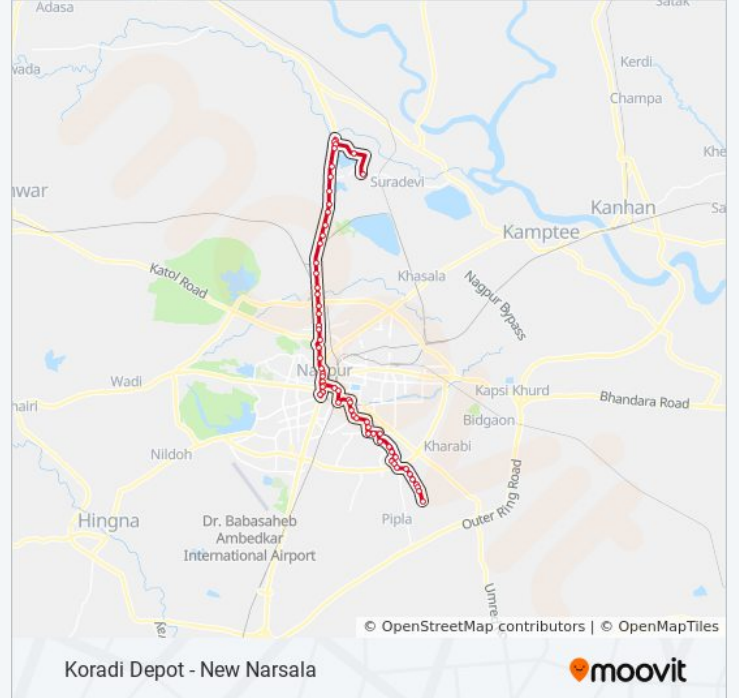

MSRTC S.T.Stand

Jadhav Chowk

Ghat Road

Cotton Market

Manas Chowk / Lohapul

Morris College T Point

Moonlight

Sitabuldi

Moonlight

Morris College T Point

Zero Mile Chowk

R.B.I.Chowk

R.B.I.Chowk

Liberty Chowk / Nagpur Improvement Trust

Moti Mahal

Sadar Anjuman

Sardar Chhaoni Chowk

Pagal Khana Chowk

Nelson Chowk

Indoor Stadium Mankapur

Mankapur Ring Road

Faras Chowk

Railway Crossing 1

Wox Cooler

Koradi Naka

Railway Crossing 2

Modern School

Ganesh Nagari

Panjara Bus Stand

K.T.P.S.Colony Gate No.1

K.T.P.S.Colony Gate No.2

Mahadula

Khoradi