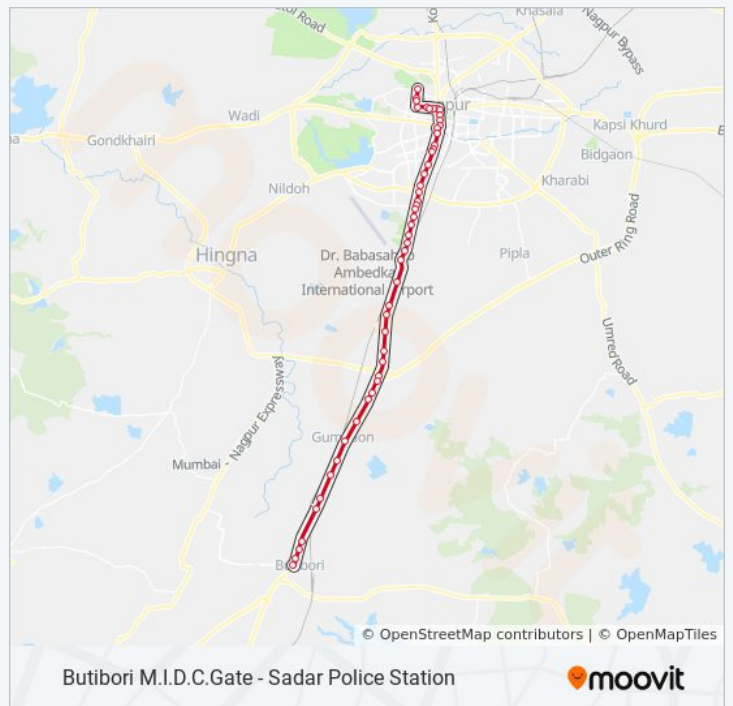

Use the Moovit App to find the closest 290 bus station near you and find out when is the next 290 bus arriving.

### 290 bus Info

**Direction:** Butibori M.I.D.C.Gate

**Stops:** 49

**Trip Duration:** 88 min

**Line Summary:**

- Jaiprakash Nagar
- Rajiv Nagar
- Somalwada Chowk
- Ujwala Nagar
- Sonegaon Police Station
- Airport Metro Station
- Barakholi
- Shivangaon Phata
- Chinchbhavan Chowk
- Khapri Naka
- Trupati Hotel
- Khapri Phata
- Parsodi
- Empress Place
- Gawshimanapur
- Sahara City
- Jamtha
- Sarthak Hospital
- Mahadev Tekdi
- Dongar Gaon
- Wakeshwar Phata
- Bothali
- Mohgaon
- Sutgirani Press
- Sat Gaon Phata
- Lokmat Press
- Bank Of Maharashtra
- Butibori M.I.D.C.Gate

Tuesday	05:30 - 20:30
Wednesday	05:30 - 20:30
Thursday	05:30 - 20:30
Friday	05:30 - 20:30
Saturday	05:30 - 20:30

**290 bus Info**

**Direction:** Sadar Police Station

**Stops:** 48

**Trip Duration:** 84 min

**Line Summary:**

Lokmat Chowk

Panchasheel Chowk

Sitabuldi

Moonlight

Morris College T Point

Zero Mile Chowk

R.B.I.Chowk