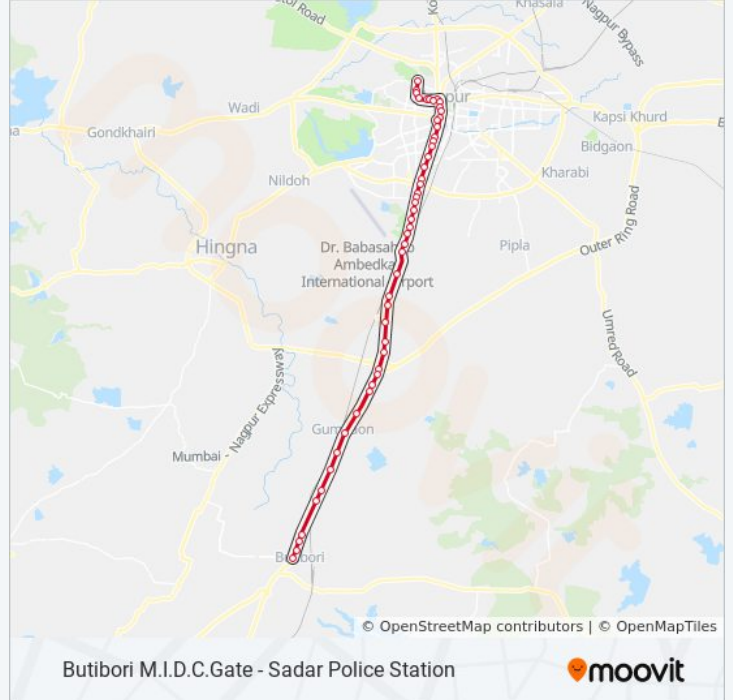

Use the Moovit App to find the closest 290 bus station near you and find out when is the next 290 bus arriving.

### 290 bus Time Schedule

Butibori M.I.D.C.Gate Route Timetable:

Sunday	07:00 - 22:00
Monday	07:00 - 22:00
Tuesday	07:00 - 22:00
Wednesday	07:00 - 22:00
Thursday	07:00 - 22:00
Friday	07:00 - 22:00
Saturday	07:00 - 22:00

### 290 bus Info

**Direction:** Butibori M.I.D.C.Gate

**Stops:** 49

**Trip Duration:** 88 min

**Line Summary:**

- Jaiprakash Nagar
- Rajiv Nagar
- Somalwada Chowk
- Ujwala Nagar
- Sonegaon Police Station
- Airport Metro Station
- Barakholi
- Shivangaon Phata
- Chinchbhavan Chowk
- Khapri Naka
- Trupati Hotel
- Khapri Phata
- Parsodi
- Empress Place
- Gawshimanapur
- Sahara City
- Jamtha
- Sarthak Hospital
- Mahadev Tekdi
- Dongar Gaon
- Wakeshwar Phata
- Bothali
- Mohgaon
- Sutgirani Press
- Sat Gaon Phata
- Lokmat Press
- Bank Of Maharashtra
- Butibori M.I.D.C.Gate

**Direction: Sadar Police Station**

48 stops

[VIEW LINE SCHEDULE](#)

Butibori M.I.D.C.Gate

**290 bus Time Schedule**

Sadar Police Station Route Timetable:

Sunday	05:30 - 20:30
Monday	05:30 - 20:30

Bank Of Maharashtra