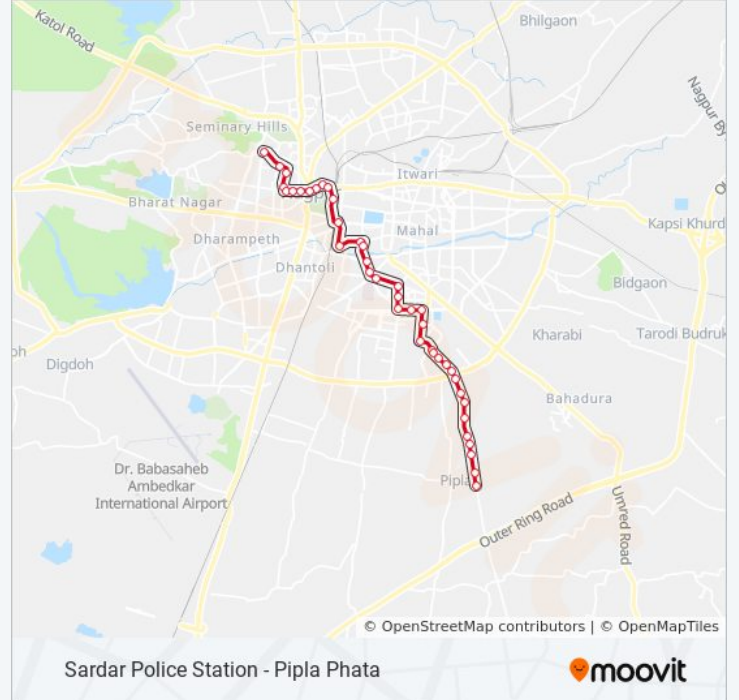

Rajapeeth

Hudkeshwar Naka

Ingole Nagar

Sai Nagar

Sai Nagar 2

Ganesh Dham

Pipla Phata

Direction: Sardar Police Station

292 bus Info

Direction: Sardar Police Station

Stops: 41

Trip Duration: 48 min

Line Summary:

New Subedar Layout

Nagoba Mandir

Gajanan School