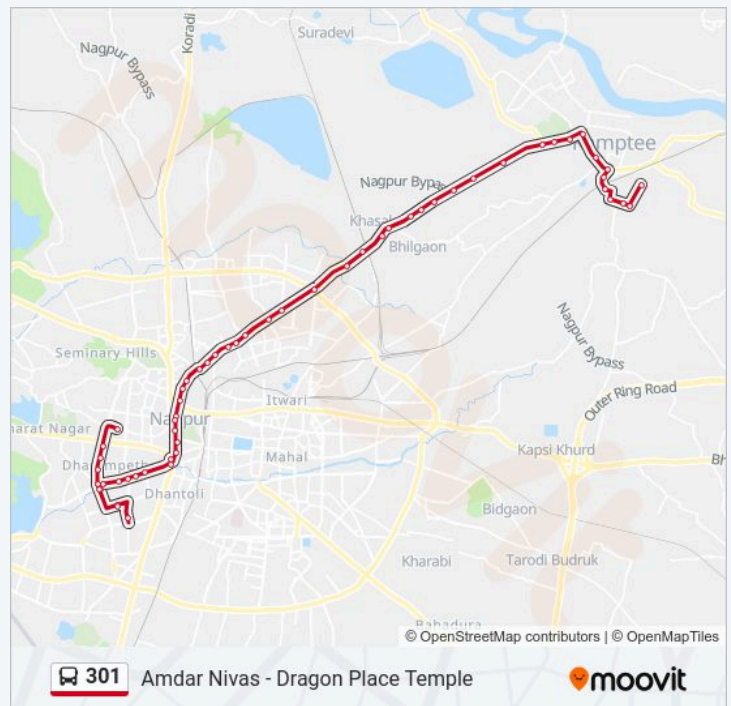

301 bus Time Schedule

Dragon Place Temple Route Timetable:

Monday	06:00-19:20
Tuesday	06:00-19:20
Wednesday	06:00-19:20
Thursday	06:00-19:20
Friday	06:00-19:20
Saturday	06:00-19:20
Sunday	06:00-19:20

301 bus Info

Direction: Dragon Place Temple

Stops: 56

Trip Duration: 88 min

Line Summary:

Kadbi Chowk

Bezonbaug

10 No.Puliya

Indora Chowk