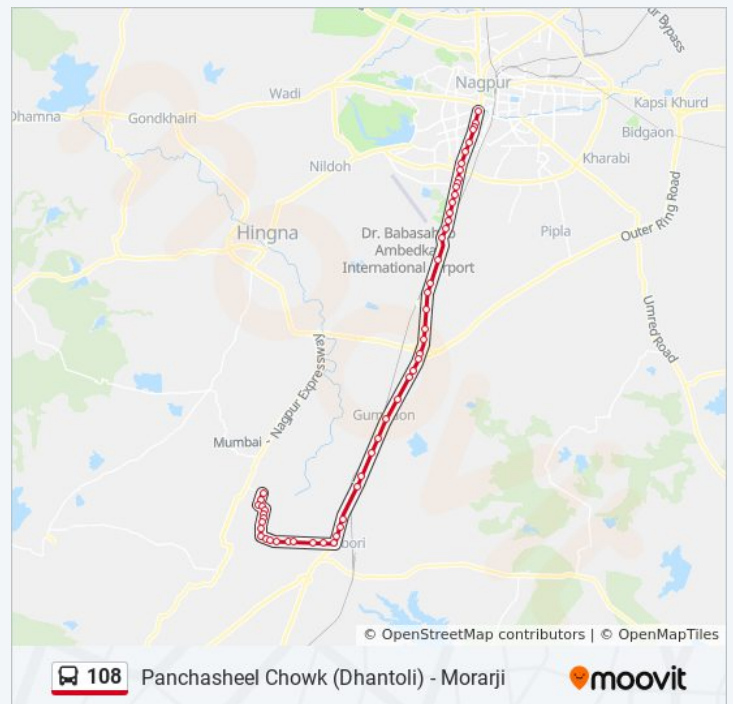

Use the Moovit App to find the closest 108 bus station near you and find out when is the next 108 bus arriving.

Direction: Morarji

54 stops

[VIEW LINE SCHEDULE](#)

Panchasheel Chowk (Dhantoli)
Lokmat Chowk
The Hilbad
Rahate Colony
Central Jail Quarters
Rajiv Gandhi Chowk
Sai Mandir
Chatrapati Shivaji Maharaj Chowk
Sneh Nagar
Jaiprakash Nagar Metro Station (Rajiv Nagar)
Jaiprakash Nagar Metro Station (Rajiv Nagar)
Somalwada Square
Ujwala Nagar
Sonegaon Police Station
Airport Metro Station (Hotel Pride)
Barakholi
Shivangaon Phata
Chinch Bhavan
Khapri Naka
Trupati Hotel
Khapri Phata

108 bus Info**Direction:** Morarji**Stops:** 54**Trip Duration:** 99 min**Line Summary:**

Parsodi

Empress Place

Gawshimanapur

Sahara City

Jamtha

Sarthak Hospital

Mahadev Tekdi

108 bus Time Schedule

Panchasheel Chowk (Dhantoli) Route Timetable:

Sunday	6:30 AM - 11:30 PM
Monday	6:30 AM - 11:30 PM
Tuesday	6:30 AM - 11:30 PM
Wednesday	6:30 AM - 11:30 PM
Thursday	6:30 AM - 11:30 PM
Friday	6:30 AM - 11:30 PM
Saturday	6:30 AM - 11:30 PM

108 bus Info

Direction: Panchasheel Chowk (Dhantoli)

Stops: 54

Trip Duration: 97 min

Line Summary:

Sahara City

Gawshimanapur

Empress Place