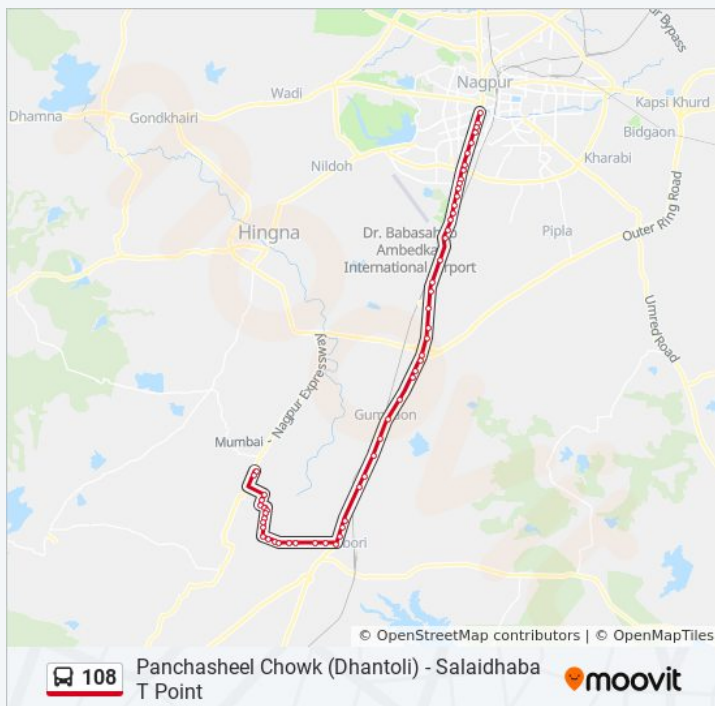

Sunday	6:20 AM - 8:30 PM
Monday	6:20 AM - 8:30 PM
Tuesday	6:20 AM - 8:30 PM
Wednesday	6:20 AM - 8:30 PM
Thursday	6:20 AM - 8:30 PM
Friday	6:20 AM - 8:30 PM
Saturday	6:20 AM - 8:30 PM

108 bus Info

Direction: Salaidhaba T Point

Stops: 56

Trip Duration: 104 min

Line Summary:

Mahadev Tekdi

Dongar Gaon

Wakeshwar Phata

Bothali

Mohgaon