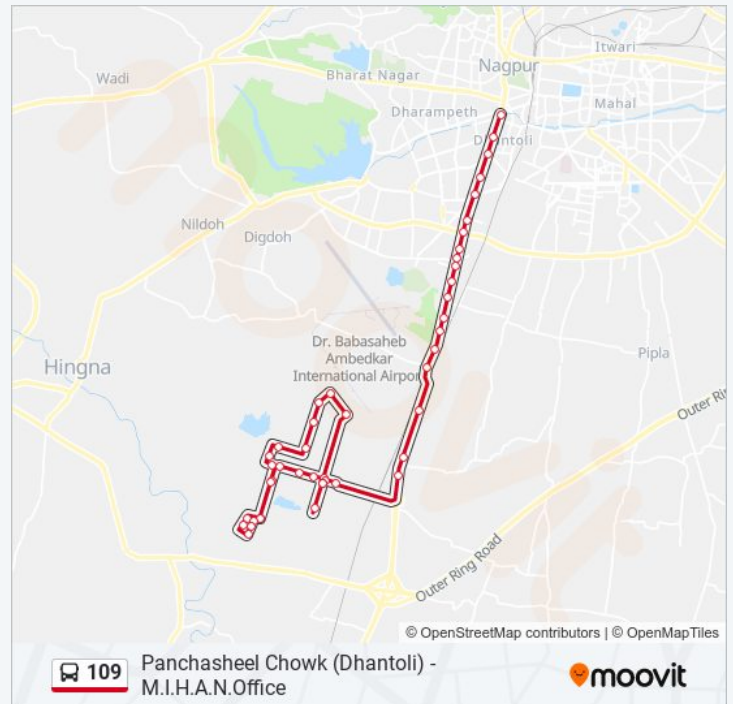

## 109 bus Info

**Direction:** Panchasheel Chowk (Dhantoli)

**Stops:** 45

**Trip Duration:** 83 min

**Line Summary:**

Sai Mandir

Ajni Chowk

Central Jail Quarters