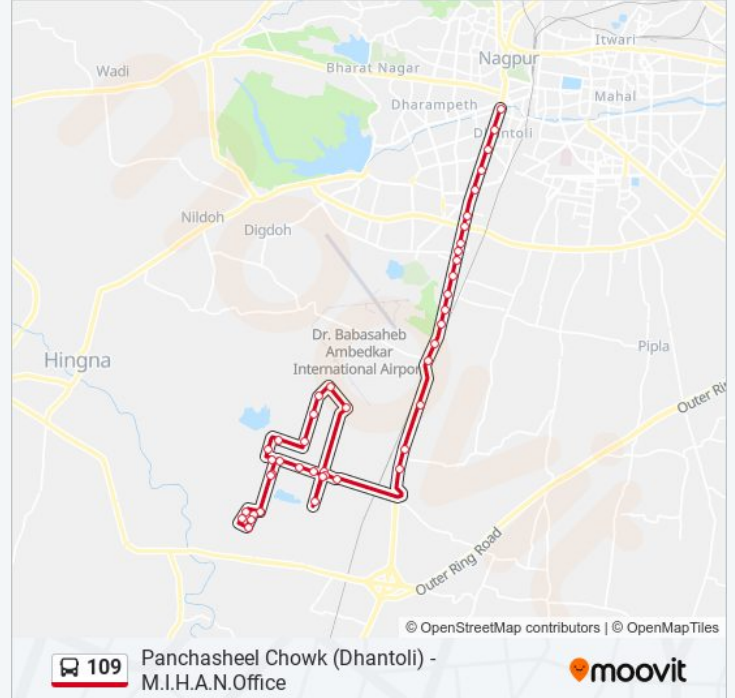

T.A.L. Factory Gate

Reliance Aerospace Limited MIHAN

Nag Mandir

M.I.H.A.N.

**Direction: Panchasheel Chowk (Dhantoli)**

45 stops

[VIEW LINE SCHEDULE](#)

M.I.H.A.N.