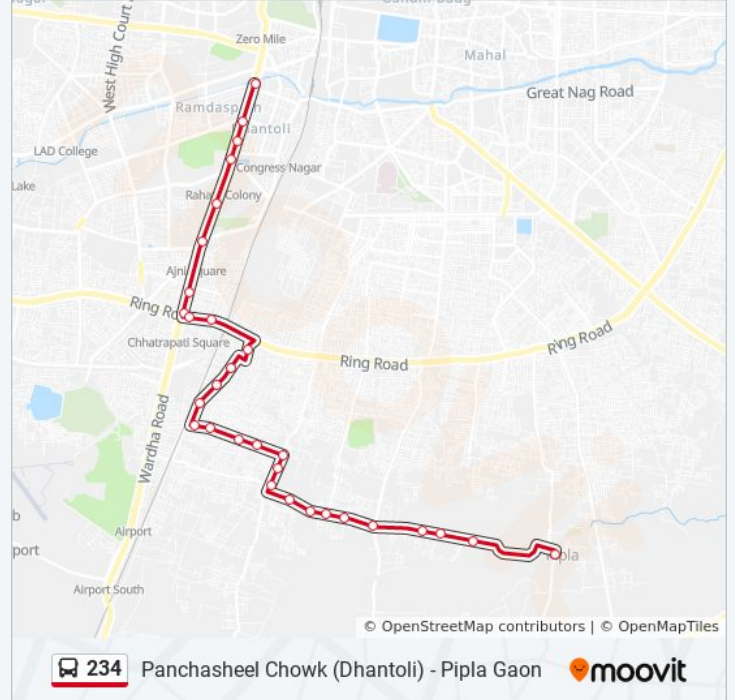

Use the Moovit App to find the closest 234 bus station near you and find out when is the next 234 bus arriving.

Direction: Panchasheel Chowk (Dhantoli)

31 stops

[VIEW LINE SCHEDULE](#)

Pipla Gaon
Atharva Nagari
Shri Ram Nagar
Akshay Nagar
Besa Square
Jayanti Nagari
Revati Nagar Phata
Balaji Lawn
Purti Bazar
Manish Nagar T Point
Manish Nagar Belatrodi Road
Padmavati Nagar
Ajantha Marbel
U.C.O.Bank Somalwada
Perfect Plaza
Manish Nagar / Railway Gate No.1
Jayanti Mension
Puri Hospital
Santaji Colony
Narendra Nagar
Narendra Nagar Fire Station

234 bus Info

Direction: Panchasheel Chowk (Dhantoli)

Stops: 31

Trip Duration: 41 min

Line Summary:

Chhatrapati Hall

Chatrapati Shivaji Maharaj Chowk

Chatrapati Shivaji Maharaj Chowk

30 stops

[VIEW LINE SCHEDULE](#)

Panchasheel Chowk (Dhantoli)

Lokmat Chowk

The Hilbad

Rahate Colony

Central Jail Quarters

Rajiv Gandhi Chowk

234 bus Info

Direction: Pipla Gaon

Stops: 30

Trip Duration: 45 min

Line Summary:

Padmavati Nagar
Manish Nagar Belatrodi Road
Manish Nagar T Point
Purti Bazar
Balaji Lawn
Revati Nagar Phata
Jayanti Nagari
Besa Square
Akshay Nagar
Shri Ram Nagar
Atharva Nagari
Pipla Gaon