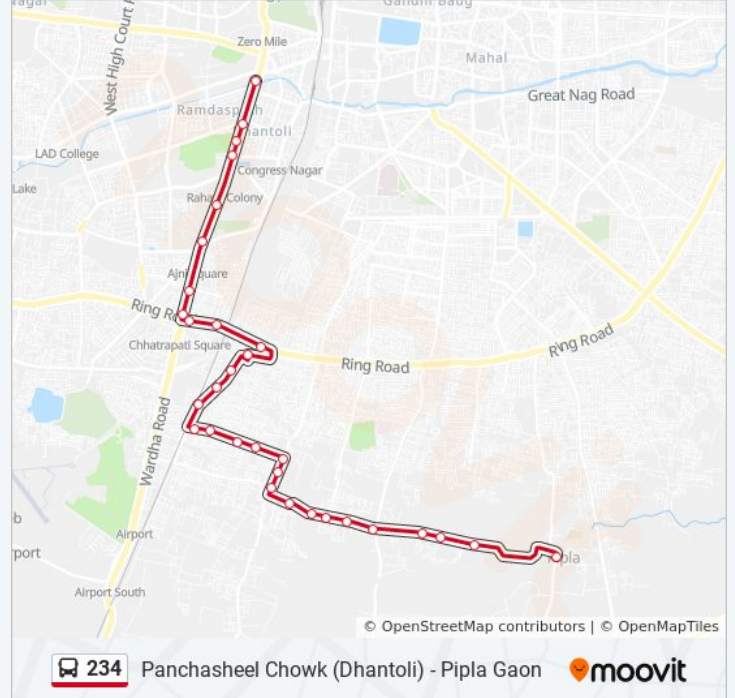

Use the Moovit App to find the closest 234 bus station near you and find out when is the next 234 bus arriving.

Direction: Panchasheel Chowk (Dhantoli)

31 stops

[VIEW LINE SCHEDULE](#)

Pipla Gaon
Atharva Nagari
Shri Ram Nagar
Akshay Nagar
Besa Square
Jayanti Nagari
Revati Nagar Phata
Balaji Lawn
Purti Bazar
Manish Nagar T Point
Manish Nagar Belatrodi Road
Padmavati Nagar
Ajantha Marbel
U.C.O.Bank Somalwada
Perfect Plaza
Manish Nagar / Railway Gate No.1
Jayanti Mension
Puri Hospital
Santaji Colony
Narendra Nagar
Narendra Nagar Fire Station

234 bus Info

Direction: Panchasheel Chowk (Dhantoli)

Stops: 31

Trip Duration: 41 min

Line Summary:

Chhatrapati Hall

Chatrapati Shivaji Maharaj Chowk

Chatrapati Shivaji Maharaj Chowk

Sai Mandir

Rajiv Gandhi Chowk

Central Jail Quarters

Rahate Colony

The Hilbad

Lokmat Chowk

Panchasheel Chowk (Dhantoli)

Direction: Pipla Gaon

30 stops

[VIEW LINE SCHEDULE](#)

Panchasheel Chowk (Dhantoli)

Lokmat Chowk

The Hilbad

Rahate Colony

Central Jail Quarters

Rajiv Gandhi Chowk