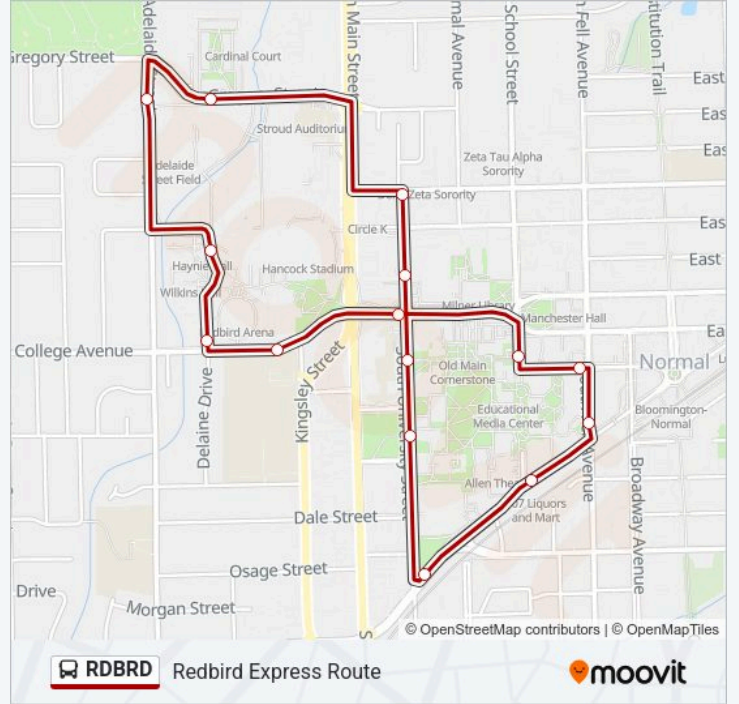

RDBRD Line Redbird Express Route[Get The App](#)

The RDBRD bus line Redbird Express Route has one route. For regular weekdays, their operation hours are:

(1) 1600's Only: 7:00 AM-11:40 PM

Use the Moovit App to find the closest RDBRD bus station near you and find out when is the next RDBRD bus arriving.

Direction: 1600's Only

16 stops

[VIEW LINE SCHEDULE](#)

Gregory St & Cardinal Ct

Adelaide St & Heritage

Tri Towers

Delaine Dr & College Ave

College Ave & Kingsley St

University St & Bone Student Center

University St & Willow St

Gregory St & Cardinal Ct

RDBRD bus Time Schedule

1600's Only Route Timetable:

Monday	7:00 AM-11:40 PM
Tuesday	7:00 AM-11:40 PM
Wednesday	7:00 AM-11:40 PM
Thursday	7:00 AM-2:40 AM
Friday	7:00 AM-11:40 PM
Saturday	7:00 AM-2:40 AM
Sunday	7:00 AM-6:40 PM

RDBRD bus Info

Direction: 1600's Only

Stops: 16

Trip Duration: 20 min

Line Summary:

RDBRD bus time schedules and route maps are available in an offline PDF at moovitapp.com. Use the Moovit App to see live bus times, train schedule or subway schedule, and step-by-step directions for all public transit in Bloomington - Normal, IL.