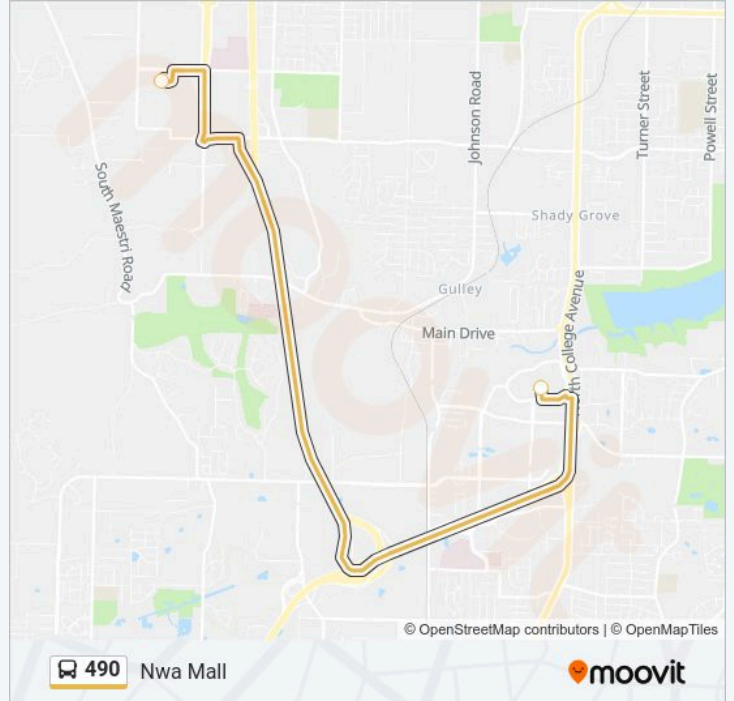

490 Line

↔ Nwa Mall

Get The App

The 490 bus line (↔ Nwa Mall) has 2 routes. For regular weekdays, their operation hours are:

(1) Nwa Mall: 8:45 AM-6:45 PM(2) Nwacc Washington County: 7:00 AM-5:00 PM

Use the Moovit App to find the closest 490 bus station near you and find out when is the next 490 bus arriving.

Direction: Nwa Mall

2 stops

[VIEW LINE SCHEDULE](#)

Nwacc Washington County II

Nwa Mall

490 bus Time Schedule

Nwa Mall Route Timetable:

Monday	8:45 AM-6:45 PM
Tuesday	8:45 AM-6:45 PM
Wednesday	8:45 AM-6:45 PM
Thursday	8:45 AM-6:45 PM
Friday	8:45 AM-6:45 PM
Saturday	Not Operational
Sunday	Not Operational

490 bus Info**Direction:** Nwa Mall**Stops:** 2**Trip Duration:** 15 min**Line Summary:**

Direction: Nwacc Washington County

2 stops

[VIEW LINE SCHEDULE](#)

Nwa Mall

Nwacc Washington County

490 bus Time Schedule

Nwacc Washington County Route Timetable:

Monday	7:00 AM-5:00 PM
Tuesday	7:00 AM-5:00 PM
Wednesday	7:00 AM-5:00 PM
Thursday	7:00 AM-5:00 PM
Friday	7:00 AM-5:00 PM
Saturday	Not Operational
Sunday	Not Operational