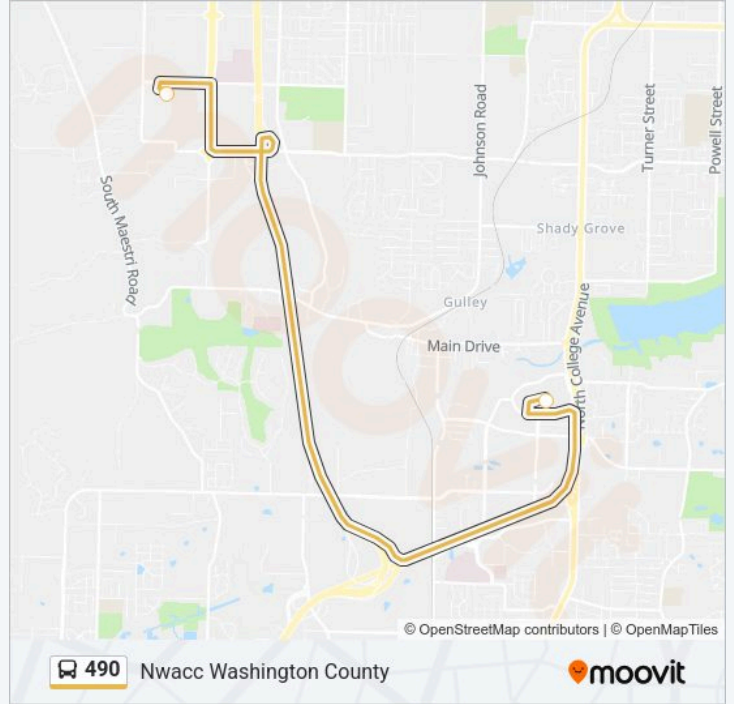

490 Line

↔ Nwa Mall

Get The App

The 490 bus line (↔ Nwa Mall) has 2 routes. For regular weekdays, their operation hours are:

(1) Nwa Mall: 8:45 AM-6:45 PM(2) Nwacc Washington County: 7:00 AM-5:00 PM

Use the Moovit App to find the closest 490 bus station near you and find out when is the next 490 bus arriving.

490 bus Info**Direction:** Nwa Mall**Stops:** 2**Trip Duration:** 15 min**Line Summary:**

Direction: Nwacc Washington County

2 stops

[VIEW LINE SCHEDULE](#)

Nwa Mall

Nwacc Washington County

490 bus Time Schedule

Nwacc Washington County Route Timetable:

Monday	7:00 AM-5:00 PM
Tuesday	7:00 AM-5:00 PM
Wednesday	7:00 AM-5:00 PM
Thursday	7:00 AM-5:00 PM
Friday	7:00 AM-5:00 PM
Saturday	Not Operational
Sunday	Not Operational

490 bus Info

Direction: Nwacc Washington County

Stops: 2

Trip Duration: 15 min

Line Summary:

490 bus time schedules and route maps are available in an offline PDF at moovitapp.com. Use the Moovit App to see live bus times, train schedule or subway schedule, and step-by-step directions for all public transit in Northwest Arkansas.