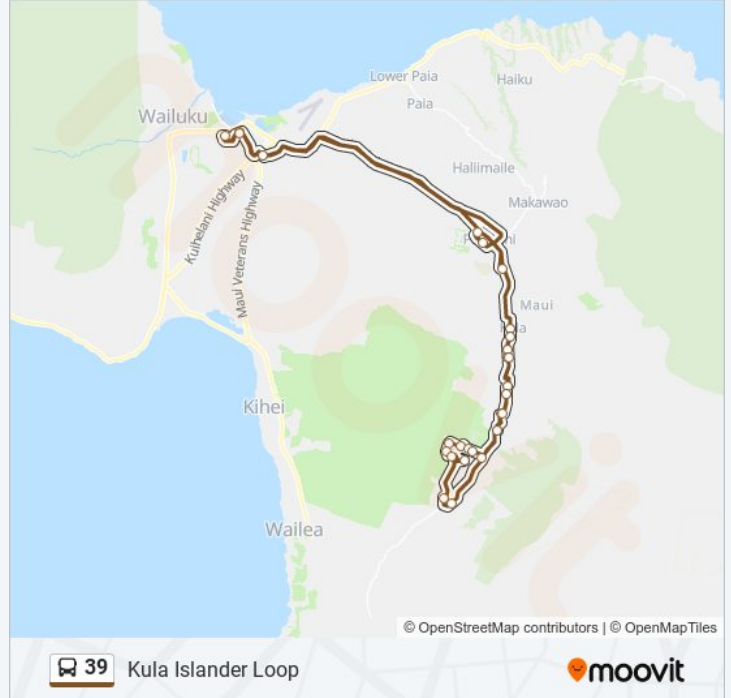

Kula Islander Loop

[Get The App](#)

The 39 bus line Kula Islander Loop has one route. For regular weekdays, their operation hours are:

(1) 39 Kula Islander: 5:56 AM - 8:00 PM

Use the Moovit App to find the closest 39 bus station near you and find out when is the next 39 bus arriving.

Direction: 39 Kula Islander

38 stops

[VIEW LINE SCHEDULE](#)

- Queen Ka'Ahumanu Center
- Kamehameha Ave./Kahului Salvation Army
- Pakaula St./Home Depot
- Mayor Hannibal Tavares Community Center (To Kahului)
- Iolani St./Ehilani St. (To Kahului)
- Kulamalu Town Center
- L. Kula Rd./Waokele Pl.
- L. Kula Rd./L. Kimo Dr. (To Kula)
- L. Kula Rd./Pulehunui Rd. (To Kula)
- Kula Hardware (To Kula)
- Kula Community Center (To Kula)
- Waiakoa Gymnasium
- L. Kula Rd./Na'Alae Rd. (To Kula)
- Harold W. Rice Memorial Park (To Kula)
- Pueo Dr./Kula Hwy.
- Pueo Dr.
- Pueo Dr.
- Pueo Dr./Hi'Ipali Lp.
- Ahulua St./Pueo Dr.
- Lauie Dr./Ahulua St.
- Lauie Dr./Kaulia'Aha St.

39 bus Info

Direction: 39 Kula Islander

Stops: 38

Trip Duration: 130 min

Line Summary:

Keanuhea St./Lauie Dr.

Ka'Amana St./Keanuhea St.

Kula Hwy./Kula Hospital

L. Kula Rd./Waimele Pl.

Kulamalu Town Center

Mayor Hannibal Tavares Community Center (To Kahului)

Iolani St./Ehilani St. (To Kahului)

Pakaula St./Wal-Mart

Kamehameha Ave./Kahului Shopping Center

Queen Ka'Ahumanu Center