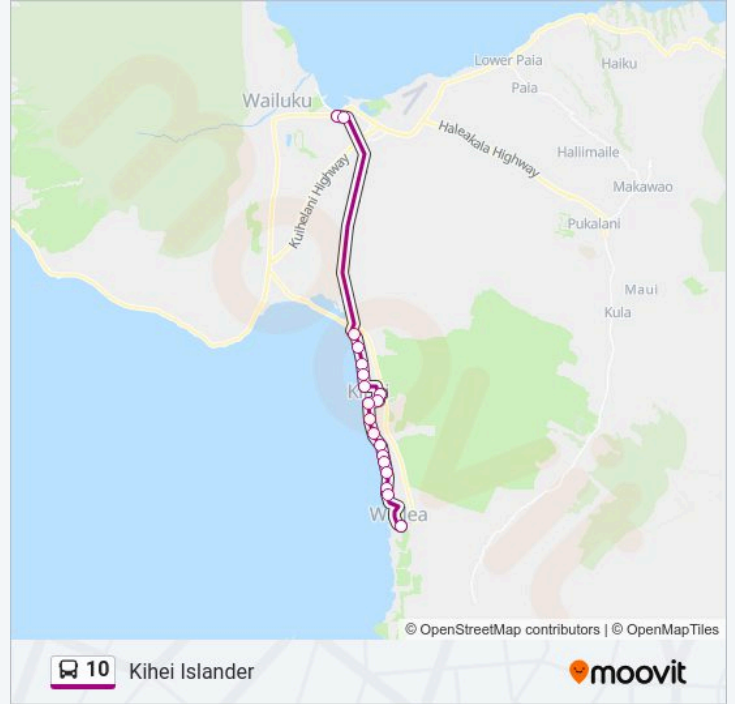

Wailea Ike Drive

10 bus time schedules and route maps are available in an offline PDF at moovitapp.com. Use the Moovit App to see live bus times, train schedule or subway schedule, and step-by-step directions for all public transit in Maui, HI.

© 2025 Moovit - All Rights Reserved