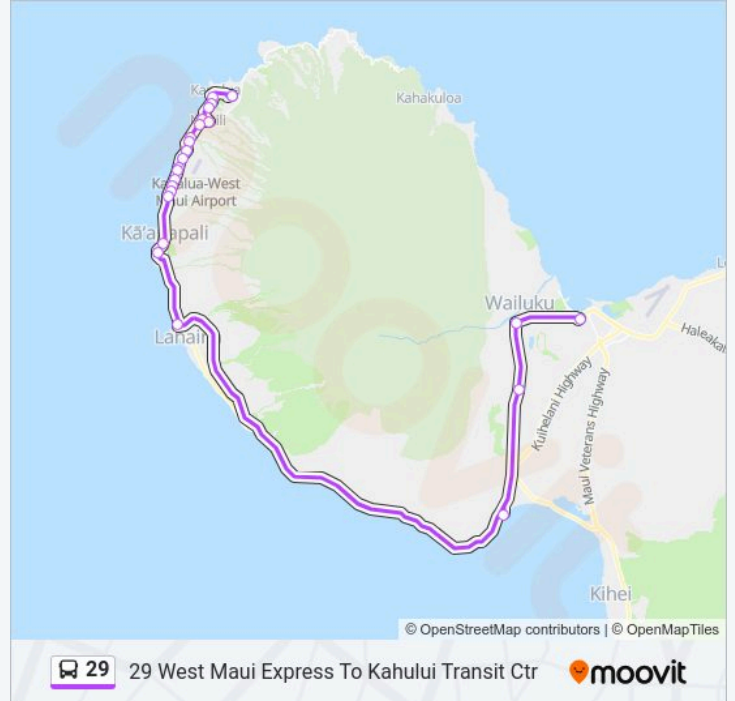

Use the Moovit App to find the closest 29 bus station near you and find out when is the next 29 bus arriving.

Direction: 29 West Maui Express To Kahului Transit Ctr

24 stops

[VIEW LINE SCHEDULE](#)

- Kapalua Dr./Kapalua
- L. Honoapi'Ilani Rd./Napili Kai
- L. Honoapi'Ilani Rd./Napili Village
- L. Honoapi'Ilani Rd./Napili Shores (To Lahaina)
- Napili Plaza
- L. Honoapi'Ilani Rd./Alaeloa (To Lahaina)
- L. Honoapi'Ilani Rd./Kahana Sunset
- L. Honoapi'Ilani Rd./Omaikai Pl.
- L. Honoapi'Ilani Rd./Kahana Outrigger
- L. Honoapi'Ilani Rd./Valley Isle Resort
- L. Honoapi'Ilani Rd./Pohaku Park
- L. Honoapi'Ilani Rd./Polynesian Shores (To Lahaina)
- L. Honoapi'Ilani Rd./Kuleana
- L. Honoapi'Ilani Rd./Makani Sands (To Lahaina)
- L. Honoapi'Ilani Rd./Honokowai Beach Park
- L. Honoapi'Ilani Rd./Honokowai Villa
- Honokowai Shopping Center (To Lahaina)
- Keka'A Dr./Fairway Shops (Across)
- Whalers Village

29 bus Info

Direction: 29 West Maui Express To Kahului Transit Ctr

Stops: 24

Trip Duration: 120 min

Line Summary:

Lahaina Cannery Mall

Ma'Alaea Harbor Village

Waikapu (To Kahului)

High St./State And County Buildings

Kahului Transit Center

29 West Maui Express To Kahului Transit Ctr

Direction: 29 West Maui Express To Kapalua

17 stops

[VIEW LINE SCHEDULE](#)

Kahului Transit Center

Wells St./State And County Buildings