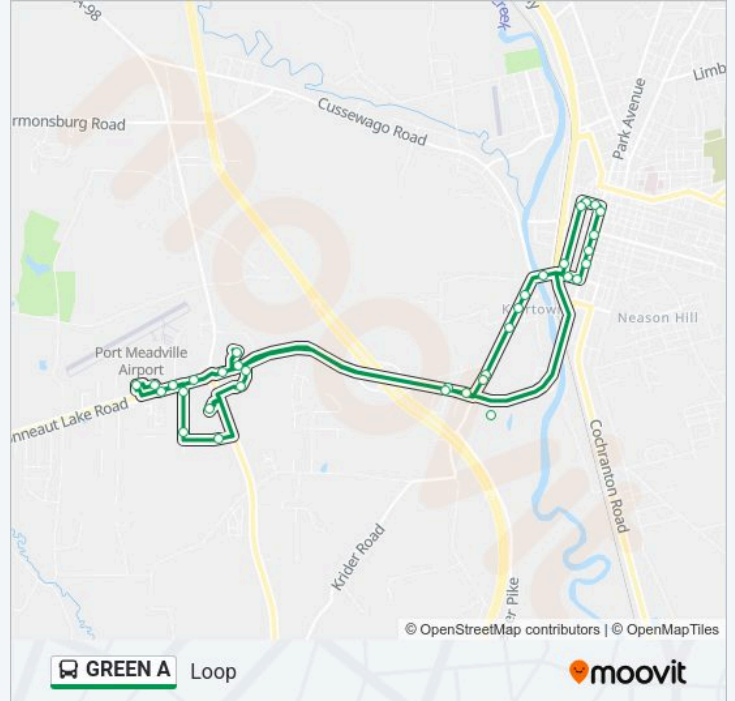

**Direction: Loop**

34 stops

[VIEW LINE SCHEDULE](#)

Downtown Mall

Water Street

Giant Eagle - Meadville

Wesbury - Vernon Square

Chovys

Conneaut Lake Rd at Mcdonalds

Yolanda

Conneaut Lake Rd at Winkler Dr

Conneaut Lake Rd at Kings

Conneaut Lake Rd at Airport Rd

Plaza Before Walmart

Wal-Mart - Meadville

Vernon Village

**GREEN A bus Info****Direction:** Loop**Stops:** 34**Trip Duration:** 30 min**Line Summary:**

Mercer Pk at School District

Mercer Pk at Mill St

Kerrtown

Mercer Pk And Hope St

Mercer Pk And French Creek Pkwy

Before Willow

Willow St And Park Ave

Park Ave And Poplar St

Park Ave And Pine Pl (Across From Mcdona

Park Ave And Arch St (Vocelli)

Park Ave And Cherry St (Erie Bank)

Center St And Market St

Center St And Mulberry St