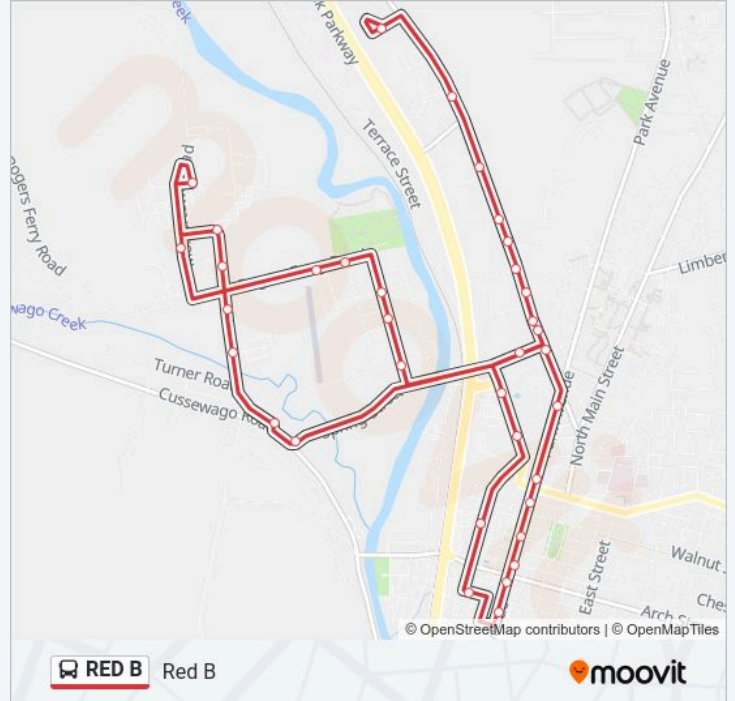

Park Ave And Cherry St (Erie Bank)

Park Ave And Steers St

N Main St Near Pitts

N Main St Near Trinity Lutheran Church

Baldwin St And Allegheny St

Baldwin Ave And Prospect St

Baldwin Ave And Glenwood Ave

Baldwin Ave And Dick St

**RED B bus Info****Direction:** Loop**Stops:** 36**Trip Duration:** 33 min**Line Summary:**

Dunham Rd And 102

Asbury Mnr W And Dunham Rd

Post 52

Dunham Rd And Cree St

County Human Services / Bainbridge Indus

Technology Drive

Mosiertown Rd

Asbury Manor E

Rogers Ferry Rd And Columbia Ave

Lyons St And Lincoln Ave

Lincoln Ave And Kearney St

Lincoln Ave And Race St

Terrace St And Reynolds Ave

Boileau Pl And Terrace St

Downtown Mall

RED B bus time schedules and route maps are available in an offline PDF at [moovitapp.com](https://moovitapp.com). Use the Moovit App to see live bus times, train schedule or subway schedule, and step-by-step directions for all public transit in Erie - Meadville, PA.