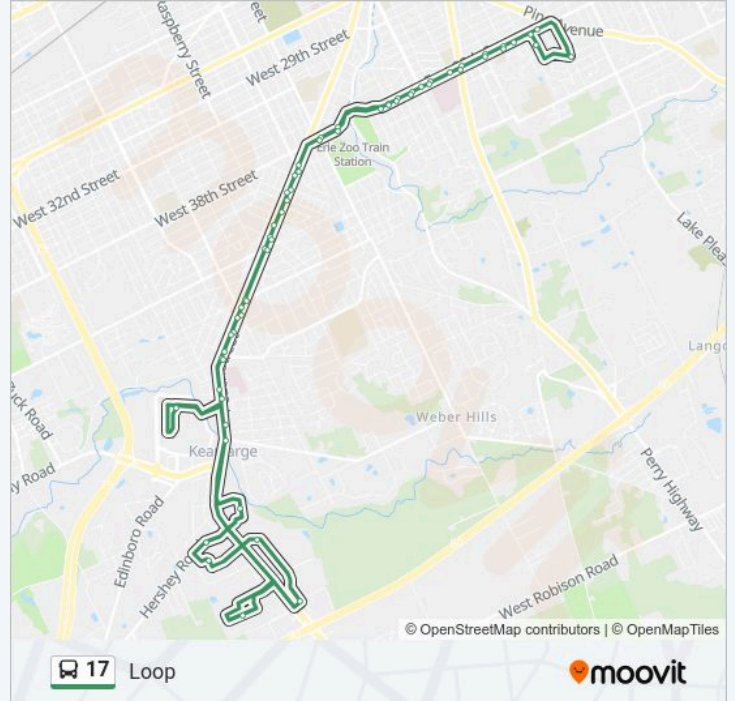

Direction: Loop

60 stops

[VIEW LINE SCHEDULE](#)

Briggs Ave (Bus Shelter)
E 41st St at Wayne St
E 38th St at Reed St
E 38th St at Wallace St
E 38th St at Parade
E 38th St at Old French Rd
E 38th St at Holland St
E 38th St at French St
E 38th St at State St
E 38th St at Beech Ave
W 38th St at Sassafras St
W 38th St at Eliot Rd
W 38th St at Shunpike Rd
W 38th St at Cherry St
Peach St at Liberty St Ob
Peach St at Averlon Ave
Peach St at Meade Ave
Peach St at Sheridan Ave
Peach St at Miller Ave
Peach St at W Grandview
Peach St at W Gore Rd

17 bus Info

Direction: Loop

Stops: 60

Trip Duration: 60 min

Line Summary:

Peach St at Country Fair

Peach St at Lehigh St

Peach St at Bryant St

Peach St at W Gore Rd

Peach St at W Grandview

Peach St at Miller Ave

Peach St at W Gate

Peach St at Hillcrest Ave

Peach St at Merline Ave

Peach St at Liberty St

W 38th St at Cherry St

W 38th St at Shunpike Rd

W 38th St at Myrtle St

W 38th St at Eliot Rd

W 38th St at Sassafras St

W 38th St at Beech Ave

E 38th St at Va Hospital

E 38th St at Old French Rd

E 38th St at Paradeib