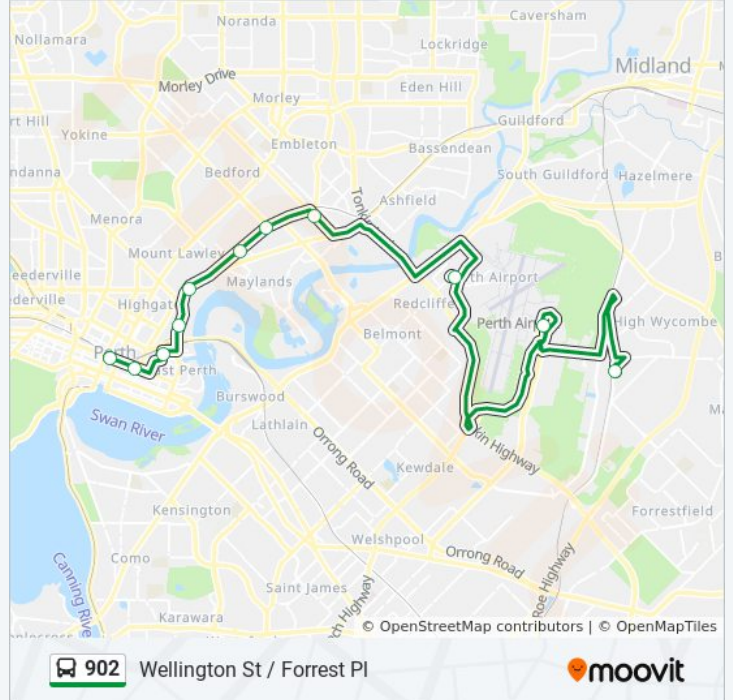

**902 bus Info**

**Direction:** Perth Busport

**Stops:** 12

**Trip Duration:** 54 min

**Line Summary:**

## Direction: Wellington St / Forrest PI

11 stops

[VIEW LINE SCHEDULE](#)

High Wycombe Stn

Airport Dr Stand 1

Redcliffe Stn

King William St After Hill St

Meltham Stn

## 902 bus Time Schedule

Wellington St / Forrest PI Route Timetable:

Sunday	11:48 PM
Monday	12:18 AM - 11:48 PM
Tuesday	12:18 AM
Wednesday	Not Operational
Thursday	11:48 PM
Friday	12:18 AM - 11:48 PM
Saturday	12:18 AM

## 902 bus Info

**Direction:** Wellington St / Forrest PI

**Stops:** 11

**Trip Duration:** 52 min

**Line Summary:**

902 bus time schedules and route maps are available in an offline PDF at [moovitapp.com](https://moovitapp.com). Use the [Moovit App](#) to see live bus times, train schedule or subway schedule, and step-by-step directions for all public transit in Perth.