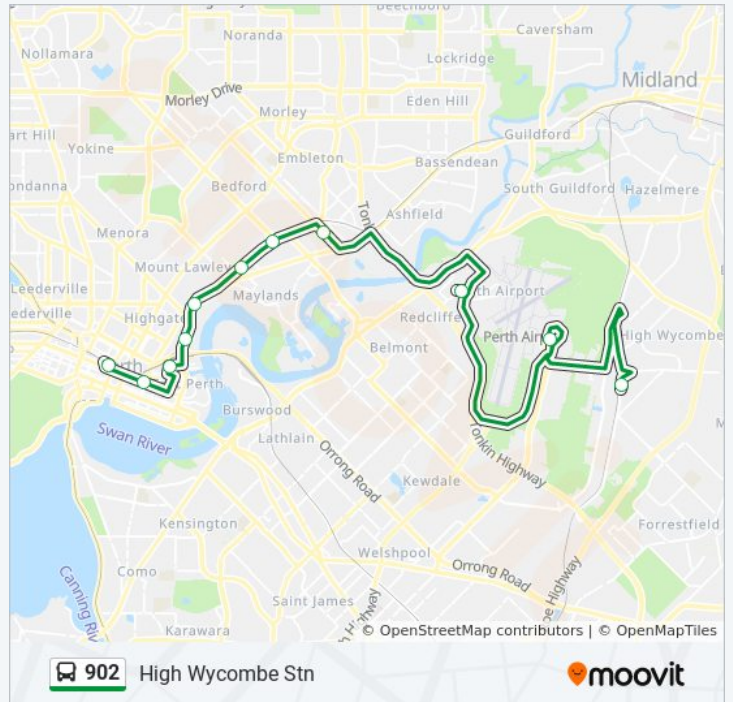

[VIEW LINE SCHEDULE](#)

- Perth Busport
- Wellington St Perth Stn Eastbound
- Wellington St Royal Perth Hospital Cat Id 69
- Fielder St Claisebrook Stn
- East Perth Stn

**902 bus Time Schedule**

High Wycombe Stn Route Timetable:

Maylands Stn

Meltham Stn

King William St Before Olfe St

Redcliffe Stn

Airport Dr Stand 2

High Wycombe Stn

**902 bus Info**

**Direction:** High Wycombe Stn

**Stops:** 12

**Trip Duration:** 49 min

**Line Summary:**

**Direction: Perth Busport**

12 stops

[VIEW LINE SCHEDULE](#)

High Wycombe Stn

Airport Dr Stand 1

**902 bus Info**

**Direction:** Perth Busport

**Stops:** 12

**Trip Duration:** 54 min

**Line Summary:**