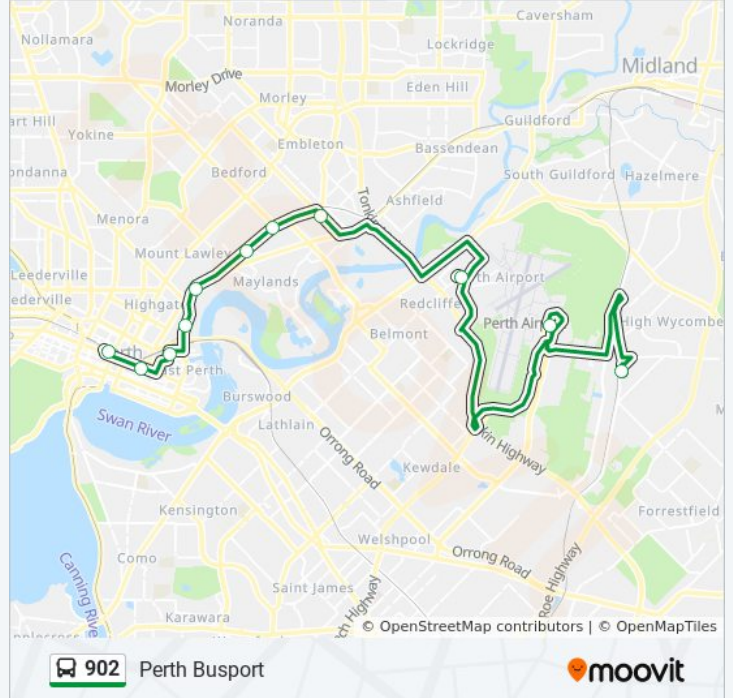

Wellington St Perth Stn Westbound

**902 bus Time Schedule**

Perth Busport Route Timetable:

Sunday	12:18 AM - 11:18 PM
Monday	7:08 AM - 11:18 PM
Tuesday	6:11 PM - 11:37 PM
Wednesday	Not Operational
Thursday	10:48 PM - 11:18 PM
Friday	7:08 AM - 11:18 PM
Saturday	5:53 AM - 11:48 PM

**902 bus Info**

**Direction:** Perth Busport

**Stops:** 12

**Trip Duration:** 54 min

**Line Summary:**

## Direction: Wellington St / Forrest PI

11 stops

[VIEW LINE SCHEDULE](#)

High Wycombe Stn

Airport Dr Stand 1

Redcliffe Stn

King William St After Hill St

Meltham Stn

## 902 bus Info

**Direction:** Wellington St / Forrest PI

**Stops:** 11

**Trip Duration:** 52 min

**Line Summary:**

902 bus time schedules and route maps are available in an offline PDF at [moovitapp.com](https://moovitapp.com). Use the [Moovit App](#) to see live bus times, train schedule or subway schedule, and step-by-step directions for all public transit in Perth.