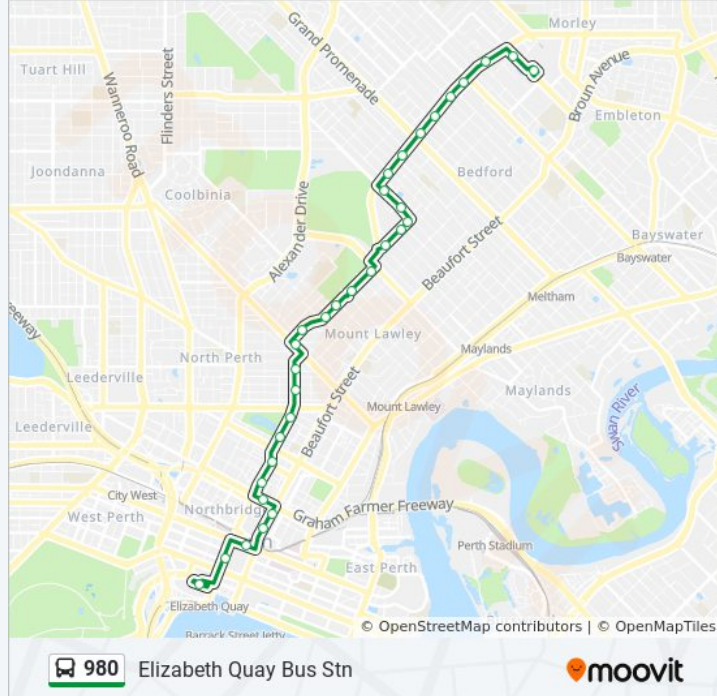

Use the Moovit App to find the closest 980 bus station near you and find out when is the next 980 bus arriving.

Direction: Elizabeth Quay Bus Stn

32 stops

[VIEW LINE SCHEDULE](#)

Morley Bus Stn
Russell St Before Boag Rd
Walter Rd Before Drake St
Walter Rd After Coode St
Walter Rd Before Edward St
Walter Rd After Shaftesbury Av
Walter Rd Before Grand Prom
Walter Rd After Salisbury St
Walter Rd After Crawford Rd
Dundas Rd After Walter Rd
Dundas Rd Before Buller St
Hamer Pde After Dundas Rd
Hamer Pde After Tenth Av
Hamer Pde Before Seventh Av
North St After Central Av
North St After Third Av
North St After First Av
North St After South View Rd
Longroyd St Before Hill View Rd
Walcott St After Longroyd St
William St Before Forrest St
William St Before Grosvenor Rd

980 bus Info

Direction: Elizabeth Quay Bus Stn

Stops: 32

Trip Duration: 32 min

Line Summary:

William St Before Chatsworth Rd
 William St After Lincoln St
 William St Before Brisbane St
 William St After Monger St
 Newcastle St After Money St
 Beaufort St Before Aberdeen St
 Beaufort St Museum Northbound
 Wellington St Perth Stn Westbound
 William St Stand 2
 Elizabeth Quay Bus Stn

Direction: Morley Bus Stn

31 stops

[VIEW LINE SCHEDULE](#)

Elizabeth Quay Bus Stn
 William St Stand 6
 Wellington St Perth Stn Eastbound
 Beaufort St Museum Northbound
 Newcastle St After Beaufort St
 Newcastle St Before William St
 William St After Forbes Rd
 William St After Ruth St
 William St After Glendower St
 William St After Chatsworth Rd
 William St After Chelmsford Rd
 William St After Raglan Rd
 William St Before Walcott St
 Longroyd St After Hill View Rd
 North St Before South View Rd
 North St After First Av
 North St Before Central Av
 Hamer Pde After Seventh Av

980 bus Info

Direction: Morley Bus Stn

Stops: 31

Trip Duration: 33 min

Line Summary:

Hamer Pde After Ninth Av

Dundas Rd After Buller St

Dundas Rd After Buller St