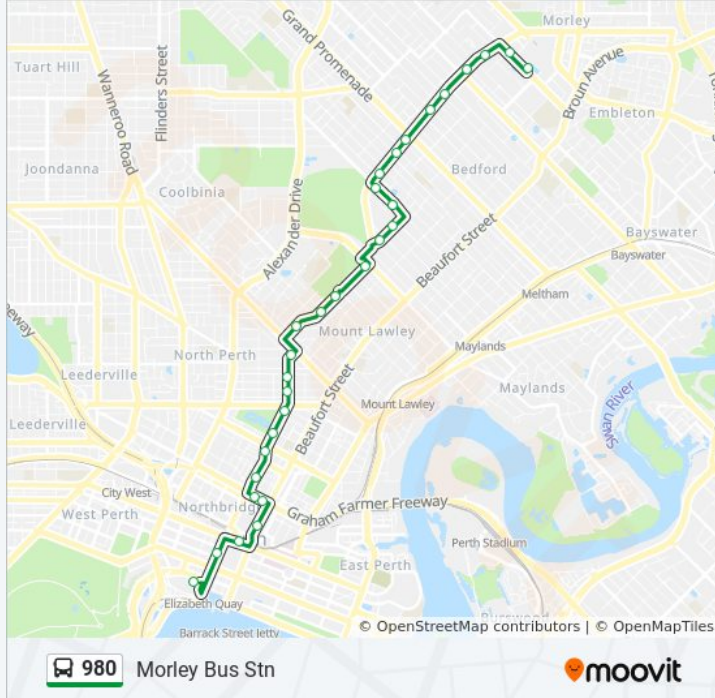

Hamer Pde After Ninth Av

Dundas Rd After Buller St

Dundas Rd After Buller St

Dundas Rd Before Walter Rd

Walter Rd After Lancaster St

Walter Rd After Harold St

Walter Rd Before Grand Prom

Walter Rd After Birkett St

Walter Rd Before Edward St

Walter Rd After Coode St

Walter Rd After Light St

Russell St After Boag Rd

Morley Bus Stn

980 bus time schedules and route maps are available in an offline PDF at moovitapp.com. Use the [Moovit App](#) to see live bus times, train schedule or subway schedule, and step-by-step directions for all public transit in Perth.

[About Moovit](#) · [MaaS Solutions](#) · [Supported Countries](#) · [Mooviter Community](#)

© 2024 Moovit - All Rights Reserved

Check Live Arrival Times