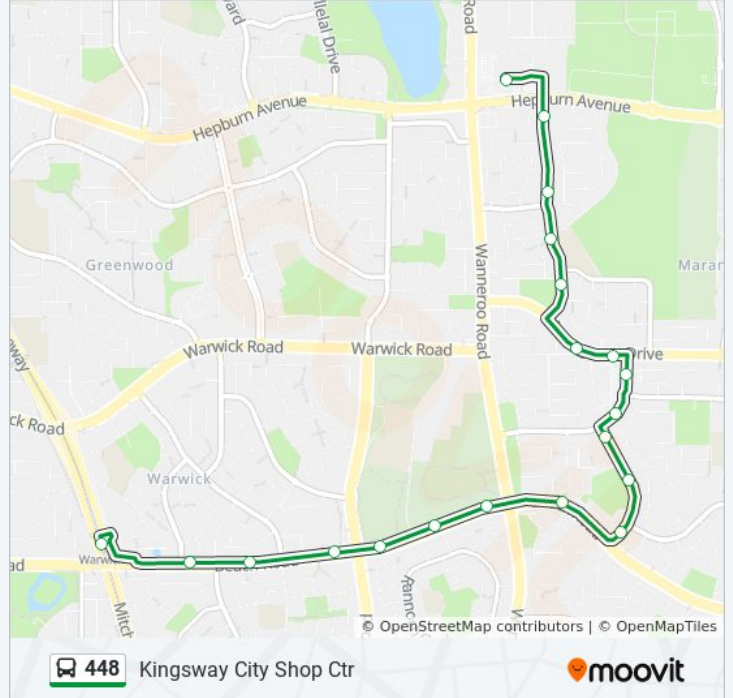

 448

Access Rd - Kingsway City Shop Ctr - Warwick Stn

[Get The App](#)

The 448 bus line (Access Rd - Kingsway City Shop Ctr - Warwick Stn) has 2 routes. For regular weekdays, their operation hours are:

(1) Kingsway City Shop Ctr: 9:11 AM - 6:11 PM (2) Warwick Stn: 8:45 AM - 5:44 PM

Use the Moovit App to find the closest 448 bus station near you and find out when is the next 448 bus arriving.

Direction: Kingsway City Shop Ctr

20 stops

[VIEW LINE SCHEDULE](#)

- Warwick Stn
- Beach Rd After Springvale Dr
- Beach Rd Before Dorchester Av
- Beach Rd After Dorchester Av
- Beach Rd After Erindale Rd
- Beach Rd After Lloyd Dr
- Beach Rd Before Wanneroo Rd
- Beach Rd Before Blackmore Av
- Blackmore Av After Beach Rd
- Blackmore Av After Kelly Rd
- Blackmore Av Before Templeton Cr
- Templeton Cr After Balgonie Av
- Templeton Cr After Clover Sq
- Marangaroo Dr - Newpark Shopping Ctr
- Marangaroo Dr After Balgonie Av
- Giralt Rd After Hythe Rd
- Giralt Rd Before Parin Rd
- Giralt Rd Before Bicknor St
- Giralt Rd After Aylesford Dr
- Access Rd - Kingsway City Shop Ctr

448 bus Time Schedule

Kingsway City Shop Ctr Route Timetable:

Sunday	9:11 AM - 6:11 PM
Monday	9:11 AM - 6:11 PM
Tuesday	7:53 AM - 7:26 PM
Wednesday	7:53 AM - 7:26 PM
Thursday	7:53 AM - 7:26 PM
Friday	9:11 AM - 6:11 PM
Saturday	8:11 AM - 6:11 PM

448 bus Info

Direction: Kingsway City Shop Ctr

Stops: 20

Trip Duration: 17 min

Line Summary:

Direction: Warwick Stn

19 stops

[VIEW LINE SCHEDULE](#)