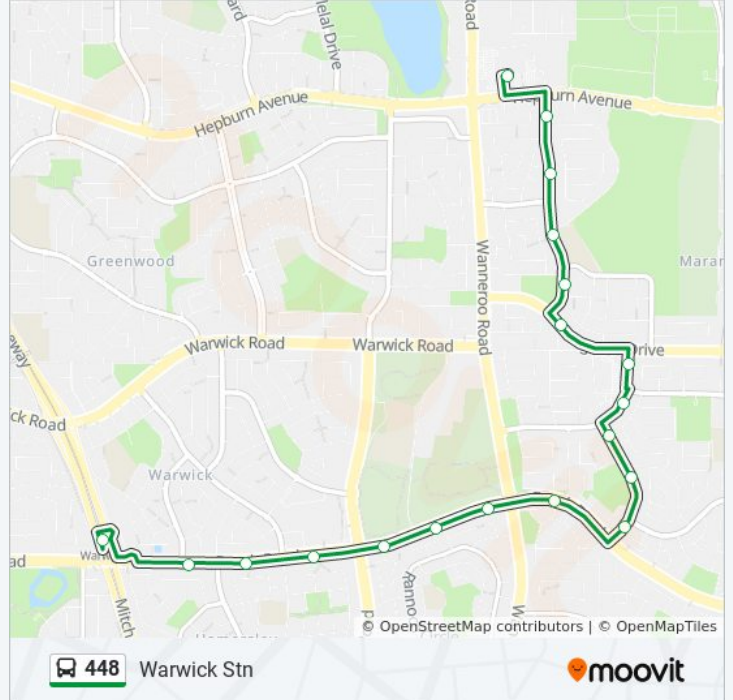

448 bus time schedules and route maps are available in an offline PDF at moovitapp.com. Use the [Moovit App](#) to see live bus times, train schedule or subway schedule, and step-by-step directions for all public transit in Perth.

[About Moovit](#) • [MaaS Solutions](#) • [Supported Countries](#) • [Mooviter Community](#)

© 2024 Moovit - All Rights Reserved

Check Live Arrival Times