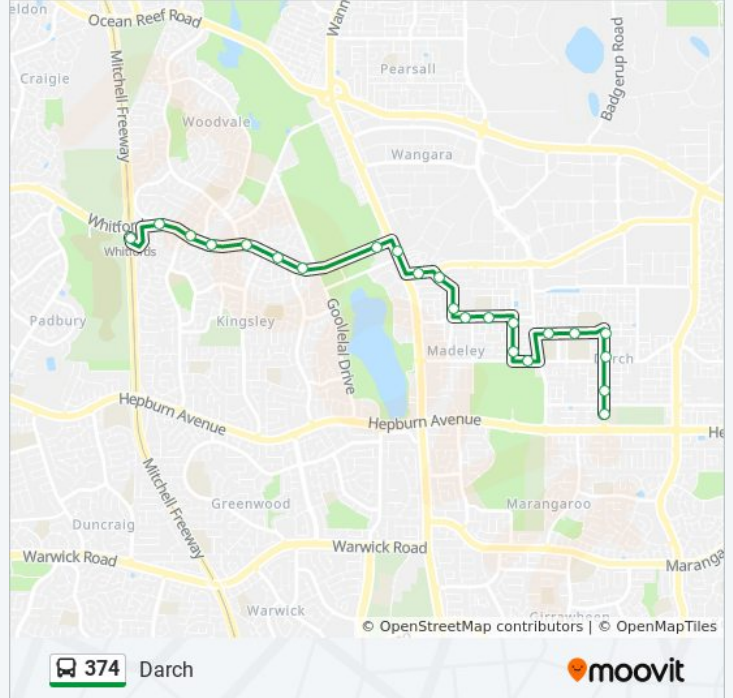

Use the Moovit App to find the closest 374 bus station near you and find out when is the next 374 bus arriving.

Direction: Darch

23 stops

[VIEW LINE SCHEDULE](#)

- Whitfords Stn
- Whitfords Av After Mitchell Fwy
- Whitfords Av Before Timbercrest Rise
- Whitfords Av After Timbercrest Rise
- Whitfords Av After Trappers Dr
- Whitfords Av After Barridale Dr
- Whitfords Av After Moolanda Bvd
- Whitfords Av Before Wanneroo Rd
- Wanneroo Rd After Whitfords Av
- Gnangara Rd After Buffalo Av
- Susan Rd After Gnangara Rd
- Susan Rd Before Russell Rd
- Russell Rd After Susan Rd
- Russell Rd Before Martindale Av
- Regency Av After Russell Rd
- Regency Av Before Kingsway Rd
- Kingsway After Regency Av
- Westport Pde After Hartman Dr
- Westport Pde After Castlebar Way
- Ashdale Bvd After Westport Pde
- Ashdale Bvd Before Kingsway

374 bus Time Schedule

Darch Route Timetable:

Sunday	6:01 PM
Monday	6:01 PM
Tuesday	4:16 PM - 6:53 PM
Wednesday	4:16 PM - 6:53 PM
Thursday	4:16 PM - 6:53 PM
Friday	6:01 PM
Saturday	6:01 PM

374 bus Info

Direction: Darch

Stops: 23

Trip Duration: 20 min

Line Summary:

Evandale Rd After Wordsworth Dr

Evandale Rd Before Hepburn Av

Direction: Darch

26 stops

[VIEW LINE SCHEDULE](#)

Highclere Bvd Before Rawlinson Dr

Highclere Bvd After Le Grand Gdns

Highclere Bvd After Ellenbrae Pl

Highclere Bvd Before Hepburn Av

Evandale Rd After Hepburn Av

Direction: Mirrabooka Bus Stn

55 stops

[VIEW LINE SCHEDULE](#)