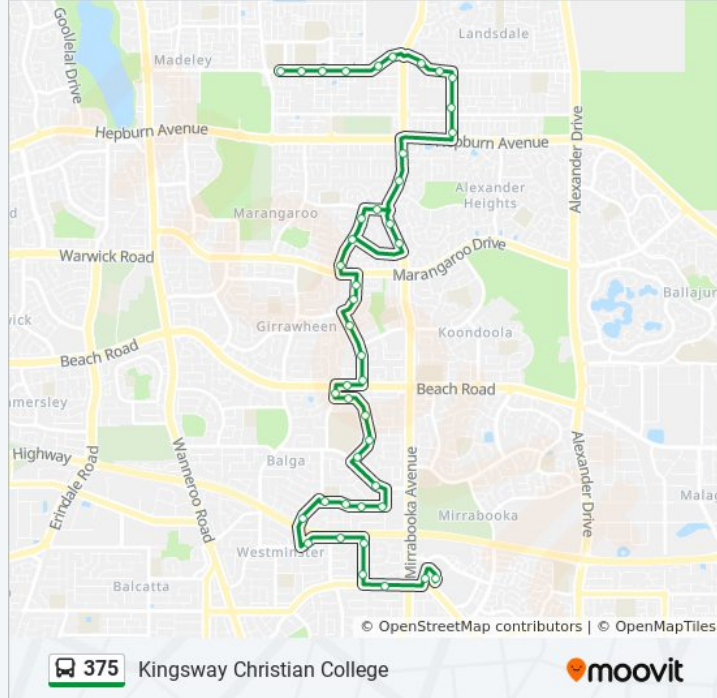

Hainsworth Av After Salcott Rd

Amberton Av After Hatfield Wy

Amberton Av After Connell Wy

Jefferson Dr After Marangaroo Dr

Jefferson Dr After Orion Wy

Jefferson Dr After Paloma Loop

Rawlinson Dr After Frangipani Loop

Mirrabooka Av - Alexander Heights Shopping Ctr

Mirrabooka Av After Griffon Wy

Mirrabooka Av After Errina Rd

Mirrabooka Av After Berkley Rd

Rangeview Rd After Hepburn Av

Rangeview Rd After Landsdale Rd

Rangeview Rd Before Kingsway Rd

Kingsway After Rangeview Rd

Kingsway Before Bonfield Dr

Kingsway After Anise Wy

Kingsway After Esmeralda Pass

Kingsway Before Ashdale Bvd

Kingsway After Ashdale Bvd

Kingsway After Scido Rise

Kingsway . After Carripan Rd

Direction: Mirrabooka

35 stops

[VIEW LINE SCHEDULE](#)

Mirrabooka Av - Alexander Heights Shopping Ctr

Griffon Wy After Mirrabooka Av

Hillcrest Rd Before Errina Rd

Errina Rd After Linto Wy

375 bus Time Schedule