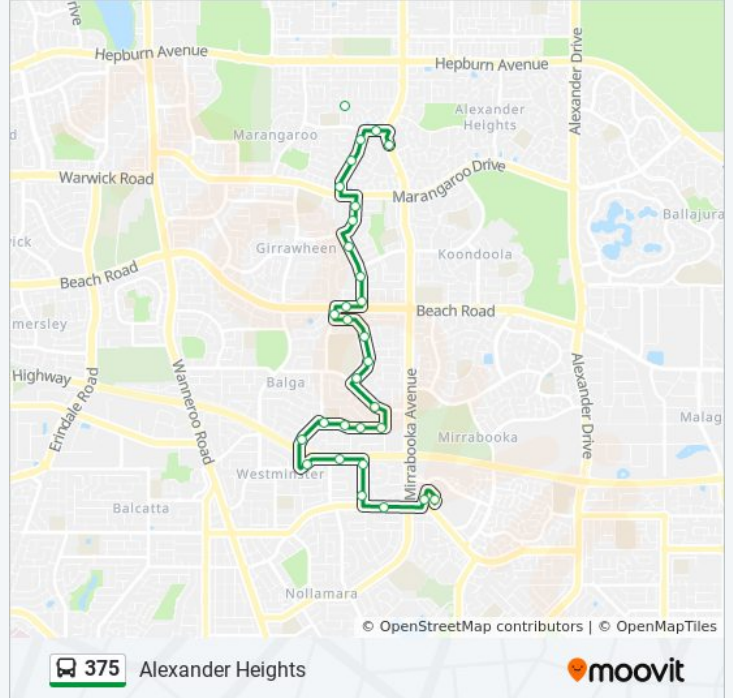

375 bus Info

Direction: Alexander Heights

Stops: 30

Trip Duration: 22 min

Line Summary:

Hainsworth Av After Salcott Rd
 Hainsworth Av After Salcott Rd
 Amberton Av After Hatfield Wy
 Amberton Av After Connell Wy
 Jefferson Dr After Marangaroo Dr
 Jefferson Dr After Orion Wy
 Jefferson Dr After Paloma Loop
 Bloodwood Dr After Cycas Ct
 Rawlinson Dr After Frangipani Loop
 Mirrabooka Av - Alexander Heights Shopping Ctr

Direction: Kingsway Christian College

43 stops

[VIEW LINE SCHEDULE](#)

Mirrabooka Bus Stn
 Chesterfield Rd After Mirrabooka Stn
 Ravenswood Dr After Arun Pl
 Majella Rd After Ravenswood Dr
 Majella Rd Before Esperanto Wy
 Arkana Rd Before Stroughton Rd
 Arkana Rd After Stroughton Rd
 Walderton Av After Wilmington Cr
 Fernhurst Cr After Walderton Av
 Fernhurst Cr After Durford St
 Fernhurst Cr Before Dounley St
 Fernhurst Cr Before Loxwood Rd
 Balga Av After Emsworth Wy
 Finchley Cr After Balga Av
 Finchley Cr After Newport Wy
 Finchley Cr After Newport Wy
 Finchley Cr Before Ashcroft Wy
 Redcliffe Av Before Beach Rd