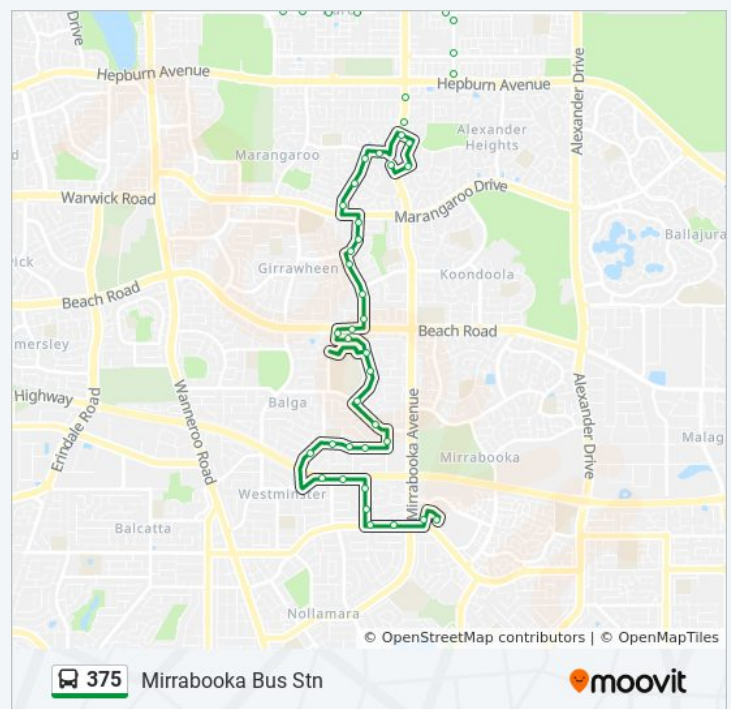

47 stops

[VIEW LINE SCHEDULE](#)

- Kingsway . After Hartman Dr
- Kingsway Stand 2
- Kingsway After Carlingford Dr
- Kingsway After Kilchurn Prom
- Kingsway Before Esmeralda Pass
- Kingsway After Fennell Rise
- Kingsway After Bonfield Dr
- Kingsway Before Rangeview Rd
- Rangeview Rd After Kingsway Rd
- Rangeview Rd After Hardcastle Av
- Rangeview Rd Before Hepburn Av
- Mirrabooka Av Before Berkley Rd
- Mirrabooka Av Before Errina Rd
- Mirrabooka Av - Alexander Heights Shopping Ctr
- Griffon Wy After Mirrabooka Av
- Hillcrest Rd Before Errina Rd
- Errina Rd After Linto Wy
- Rawlinson Dr Before Frangipani Loop
- Jefferson Dr After Veros Pl
- Jefferson Dr After Aristos Wy
- Jefferson Dr After Augustus Wy
- Amberton Av After Marangaroo Dr
- Amberton Av After Amberton L
- Amberton Av After Hatfield Wy
- Hainsworth Av After Winterton Wy
- Hainsworth Av After Montrose Av
- Hainsworth Av Before Beach Rd
- Beach Rd After Hainsworth Av
- Redcliffe Av After Beach Rd
- Finchley Cr After Ashcroft Wy
- Finchley Cr After Markham Wy

Mirrabooka Bus Stn Route Timetable:

Sunday	7:29 AM - 6:38 PM
Monday	7:29 AM - 6:38 PM
Tuesday	5:22 AM - 10:23 PM
Wednesday	5:22 AM - 10:23 PM
Thursday	5:22 AM - 10:23 PM
Friday	7:29 AM - 6:38 PM
Saturday	6:30 AM - 9:30 PM

375 bus Info

Direction: Mirrabooka Bus Stn

Stops: 47

Trip Duration: 24 min

Line Summary:

Finchley Cr After Peddie Pl

Finchley Cr Before Balga Av

Balga Av After Keemore Dr