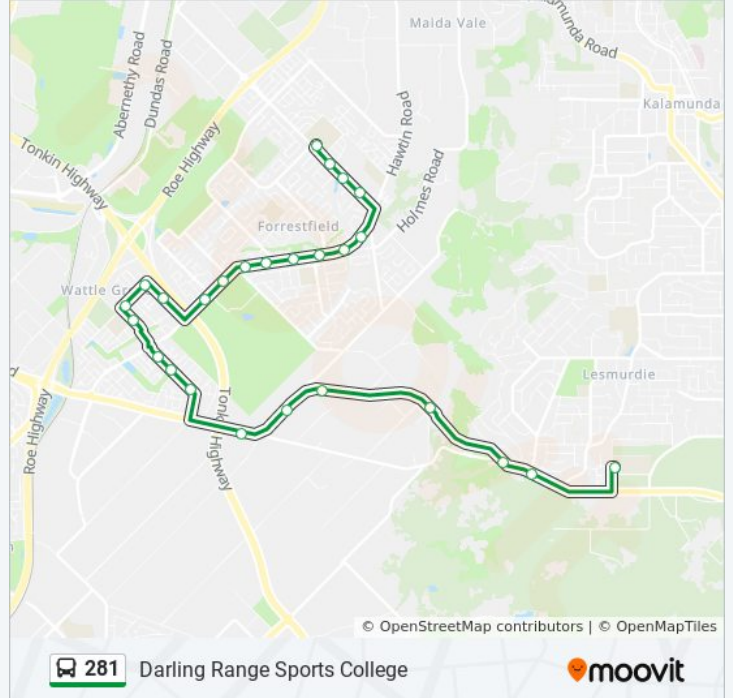

281 bus Info

Direction: Darling Range Sports College

Stops: 27

Trip Duration: 33 min

Line Summary:

Hale Rd After Morris Dr

Hale Rd Before Stringybark Dr

Berkshire Rd After Passiflora Dr

Berkshire Rd Waldrige Lodge Aged Peoples Home

Berkshire Rd Before Berberis Wy

School Rd Darling Range Sports College Stand 3

Direction: Lesmurdie Senior High School

30 stops

[VIEW LINE SCHEDULE](#)

School Rd Darling Range Sports College Stand 3

Berkshire Rd After Bougainvillea Av

Berkshire Rd After Berberis Wy

Berkshire Rd Waldrige Village Aged Peoples Home

Berkshire Rd After Passiflora Dr

Hale Rd After Anderson Rd

Hale Rd After Mallow Way

Hale Rd Forreestfield Shopping Ctr