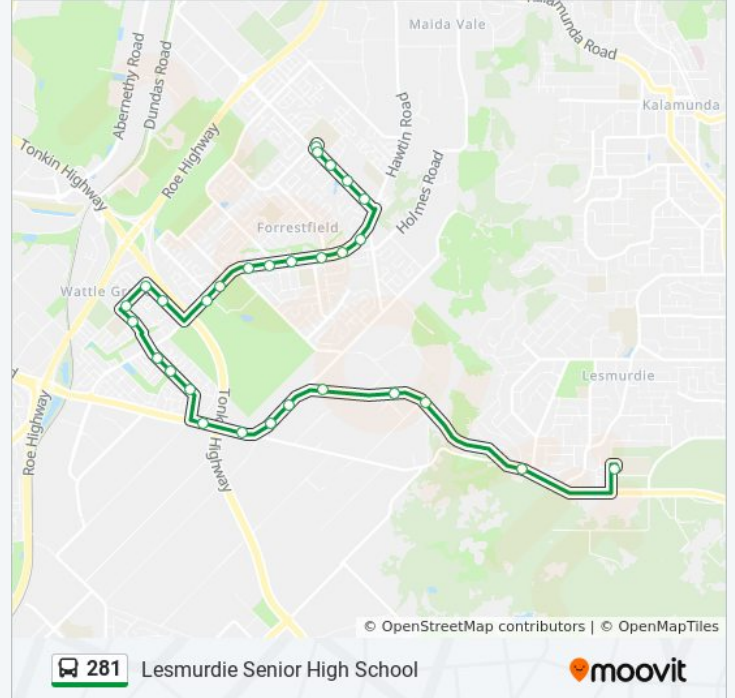

Arthur Rd After Hale Rd

Arthur Rd Before Maamba Rd

Arthur Rd After Regency Ramble

Bruce Rd After Arthur Rd

Welshpool Rd After Tonkin Hwy

Welshpool Rd After Crystal Brook Rd

Welshpool Rd Before Lewis Rd

Welshpool Rd After Lewis Rd

Welshpool Rd Welshpool Rd

Welshpool Rd Before Melaleuca Rd

Welshpool Rd Before Gladys Rd

School Access Rd Lesmurdie High School S1

281 bus time schedules and route maps are available in an offline PDF at moovitapp.com. Use the [Moovit App](#) to see live bus times, train schedule or subway schedule, and step-by-step directions for all public transit in Perth.

[About Moovit](#) • [MaaS Solutions](#) • [Supported Countries](#) • [Mooviter Community](#)

© 2024 Moovit - All Rights Reserved

Check Live Arrival Times