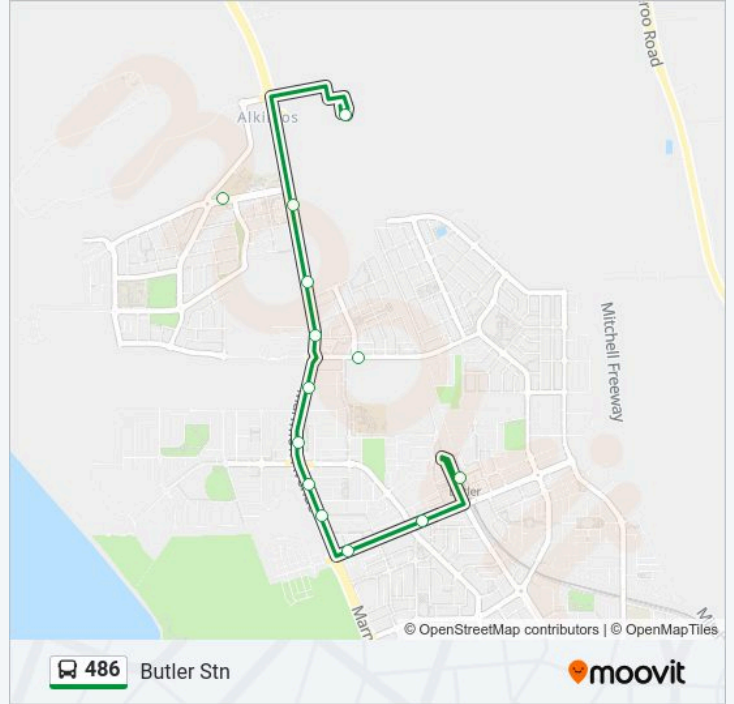

Marmion Av Before Santorini Prom

Marmion Av After Hawksbill Dr

Marmion Av After Darbyshire Pde

Marmion Av Before Graceful Bvd

Graceful Bvd St James Anglican School - Stand 2

Alkimos Stn

- Alkimos Stn
- Marmion Av After Graceful Bvd
- Marmion Av Before Darbyshire Pde
- Marmion Av Before Santorini Prom
- Santorini Prom Alkimos College Stand 2
- Marmion Av After Santorini Prom
- Marmion Av Before Camborne Pwy
- Marmion Av After Camborne Pwy
- Marmion Av Before Windmere Chase
- Butler Bvd After Marmion Av
- Butler Bvd After Camborne Pwy
- Butler Stn

**486 bus Time Schedule**

Butler Stn Route Timetable:

Sunday	07:07 - 21:15
Monday	04:33 - 23:17
Tuesday	04:33 - 23:17
Wednesday	04:33 - 23:17
Thursday	04:33 - 23:17
Friday	04:33 - 23:17
Saturday	06:08 - 23:15

**486 bus Info**

**Direction:** Butler Stn

**Stops:** 12

**Trip Duration:** 12 min

**Line Summary:**

486 bus time schedules and route maps are available in an offline PDF at [moovitapp.com](https://moovitapp.com). Use the Moovit App to see live bus times, train schedule or subway schedule, and step-by-step directions for all public transit in Perth.