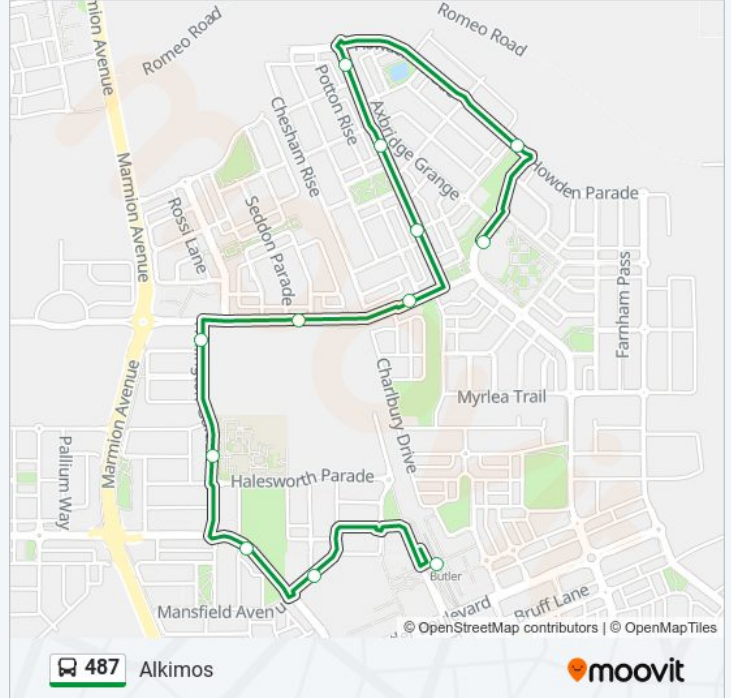

Use the Moovit App to find the closest 487 bus station near you and find out when is the next 487 bus arriving.

Direction: Alkimos

12 stops

[VIEW LINE SCHEDULE](#)

- Butler Stn
- Mansfield Av After Farway Link
- Camborne Pwy Before Hollington Bvd
- Hollington Bvd After Halesworth Pde
- Hollington Bvd After Clsa Cr
- Santorini Prom Before Missingham Av
- Santorini Prom Before Mercado Wy
- Piazza Link After Minoan Wy
- Piazza Link Before Columbia Cr
- Piazza Link Before Howden Pde
- Howden Pde Before Benenden Av
- Benenden Av Before Santorini Prom

487 bus Time Schedule

Alkimos Route Timetable:

Sunday	08:34 - 21:30
Monday	06:28 - 23:30
Tuesday	06:28 - 23:30
Wednesday	06:28 - 23:30
Thursday	06:28 - 23:30
Friday	06:28 - 23:30
Saturday	07:34 - 23:30

487 bus Info

Direction: Alkimos

Stops: 12

Trip Duration: 12 min

Line Summary:

Direction: Butler Stn

13 stops

[VIEW LINE SCHEDULE](#)

- Benenden Av Before Santorini Prom
- Benenden Av After Santorini Prom
- Howden Pde After Benenden Av
- Piazza Link After Howden Pde
- Piazza Link Before Longnor Pwy
- Piazza Link After Santapola App
- Santorini Prom After Mercado Wy
- Santorini Prom After Missingham Av
- Hollington Bvd Before Altea Way
- Hollington Bvd Before Halesworth Pde
- Camborne Pwy After Poppleton Py
- Mansfield Av After Benfleet Dr
- Butler Stn

487 bus Info

Direction: Butler Stn

Stops: 13

Trip Duration: 13 min

Line Summary:

487 bus time schedules and route maps are available in an offline PDF at moovitapp.com. Use the [Moovit App](#) to see live bus times, train schedule or subway schedule, and step-by-step directions for all public transit in Perth.