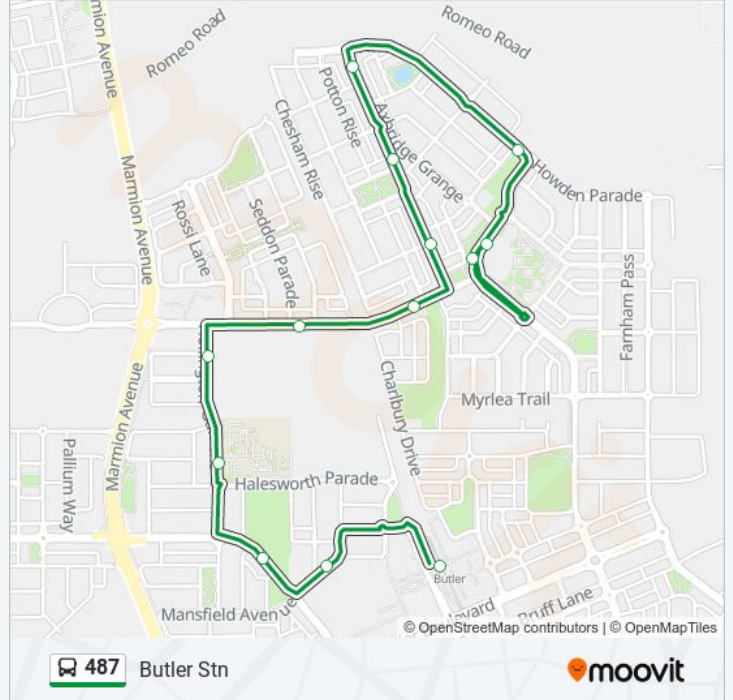

Use the Moovit App to find the closest 487 bus station near you and find out when is the next 487 bus arriving.

Direction: Alkimos

12 stops

[VIEW LINE SCHEDULE](#)

- Butler Stn
- Mansfield Av After Farway Link
- Camborne Pwy Before Hollington Bvd
- Hollington Bvd After Halesworth Pde
- Hollington Bvd After Clsa Cr
- Santorini Prom Before Missingham Av
- Santorini Prom Before Mercado Wy
- Piazza Link After Minoan Wy
- Piazza Link Before Columbia Cr
- Piazza Link Before Howden Pde
- Howden Pde Before Benenden Av
- Benenden Av Before Santorini Prom

Direction: Alkimos

Stops: 12

Trip Duration: 12 min

Line Summary:

Direction: Butler Stn

13 stops

[VIEW LINE SCHEDULE](#)

- Benenden Av Before Santorini Prom
- Benenden Av After Santorini Prom
- Howden Pde After Benenden Av
- Piazza Link After Howden Pde
- Piazza Link Before Longnor Pwy
- Piazza Link After Santapola App
- Santorini Prom After Mercado Wy
- Santorini Prom After Missingham Av
- Hollington Bvd Before Altea Way
- Hollington Bvd Before Halesworth Pde
- Camborne Pwy After Poppleton Py
- Mansfield Av After Benfleet Dr
- Butler Stn

487 bus Time Schedule

Butler Stn Route Timetable:

Sunday	06:52 - 20:44
Monday	04:33 - 22:46
Tuesday	04:33 - 22:46
Wednesday	04:33 - 22:46
Thursday	04:33 - 22:46
Friday	04:33 - 22:46
Saturday	05:00 - 22:46

487 bus Info

Direction: Butler Stn

Stops: 13

Trip Duration: 13 min

Line Summary:

487 bus time schedules and route maps are available in an offline PDF at moovitapp.com. Use the [Moovit App](#) to see live bus times, train schedule or subway schedule, and step-by-step directions for all public transit in Perth.