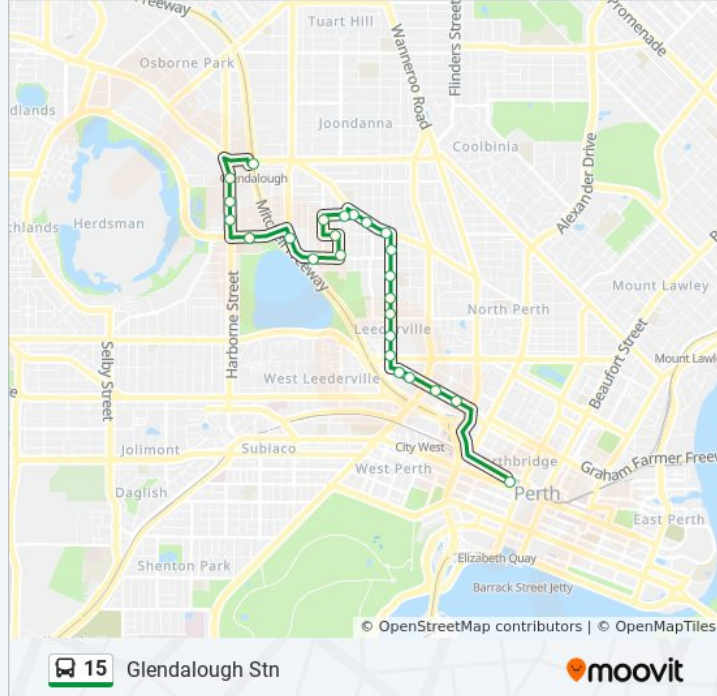

**Direction: Glendalough Stn**

25 stops

[VIEW LINE SCHEDULE](#)

- Perth Busport
- Newcastle St Before Golding St
- Newcastle St After Cleaver St
- Newcastle St After Loftus St
- Newcastle St Before Oxford St
- Oxford St After Vincent St
- Oxford St - Leederville Tafe
- Oxford St Before Muriel Pl
- Oxford St After Tennyson St
- Oxford St After Franklin St
- Oxford St After Anzac Rd
- Scarborough Beach Rd After Oxford St
- Scarborough Beach Rd Before Coogee St
- Scarborough Beach Rd After Matlock St
- Berryman St After the Boulevard
- Egina St After Berryman St
- Ashby St After Buxton St
- Kalgoorlie St Before Anzac Rd
- Anzac Rd After Federation St
- Anzac Rd Before Powis St
- Powis St Before Harborne St
- Harborne St After Powis St

**15 bus Info**

**Direction:** Glendalough Stn

**Stops:** 25

**Trip Duration:** 27 min

**Line Summary:**

Harborne St After Leeder Street

Harborne St After Parkland Rd

Glendalough Stn

### Direction: Mt Hawthorn

10 stops

[VIEW LINE SCHEDULE](#)

Perth Busport

Newcastle St After Cleaver St

Newcastle St After Loftus St

Newcastle St Before Oxford St

Oxford St After Vincent St

Oxford St - Leederville Tafe

Oxford St Before Muriel Pl

Oxford St After Tennyson St

Oxford St After Franklin St

Oxford St After Anzac Rd