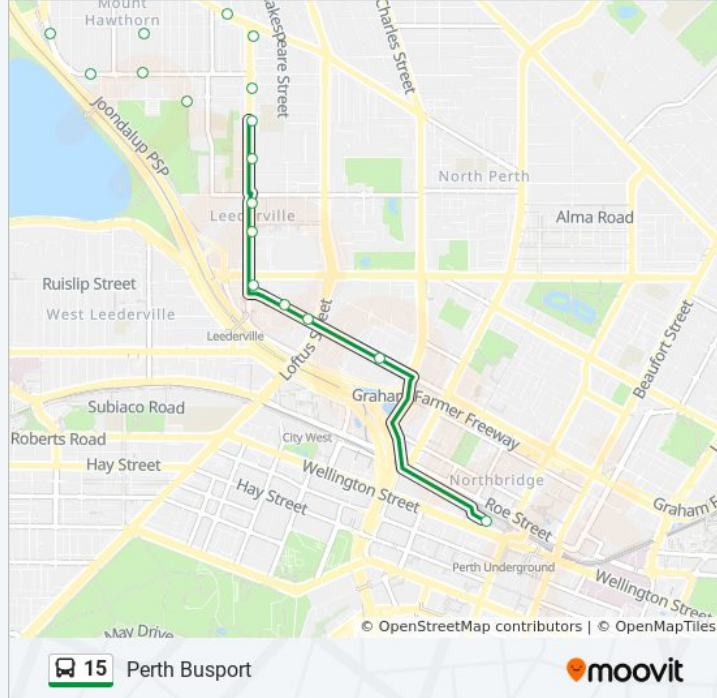

**15 bus Info**

**Direction:** Glendalough Stn

**Stops:** 25

**Trip Duration:** 27 min

**Line Summary:**

Harborne St After Leeder Street

Harborne St After Parkland Rd

Glendalough Stn

### Direction: Perth Busport

25 stops

[VIEW LINE SCHEDULE](#)

- Glendalough Stn
- Harborne St Before Parkland Rd
- Harborne St Before Leeder St
- Harborne St Before Powis St
- Powis St Harborne St
- Anzac Rd After Powis St
- Anzac Rd Before Federation St
- Anzac Rd After Buxton St
- Britannia Rd After Seabrook St
- Kalgoorlie St Before Ashby St
- Egina St Before Berryman St
- The Boulevarde After Berryman St
- Scarborough Beach Rd After Matlock St
- Scarborough Beach Rd After Flinders St
- Oxford St After Scarborough Beach Rd
- Oxford St After Anzac Rd
- Oxford St After Franklin St
- Oxford St Before Tennyson St

### 15 bus Info

**Direction:** Perth Busport

**Stops:** 25

**Trip Duration:** 26 min

**Line Summary:**

Oxford St After Bourke St

Oxford St - Leederville Tafe

Oxford St After Vincent St

Newcastle St After Carr Pl

Newcastle St Before Loftus St

Newcastle St After Strathcona St

Perth Busport

15 bus time schedules and route maps are available in an offline PDF at [moovitapp.com](https://moovitapp.com). Use the [Moovit App](#) to see live bus times, train schedule or subway schedule, and step-by-step directions for all public transit in Perth.