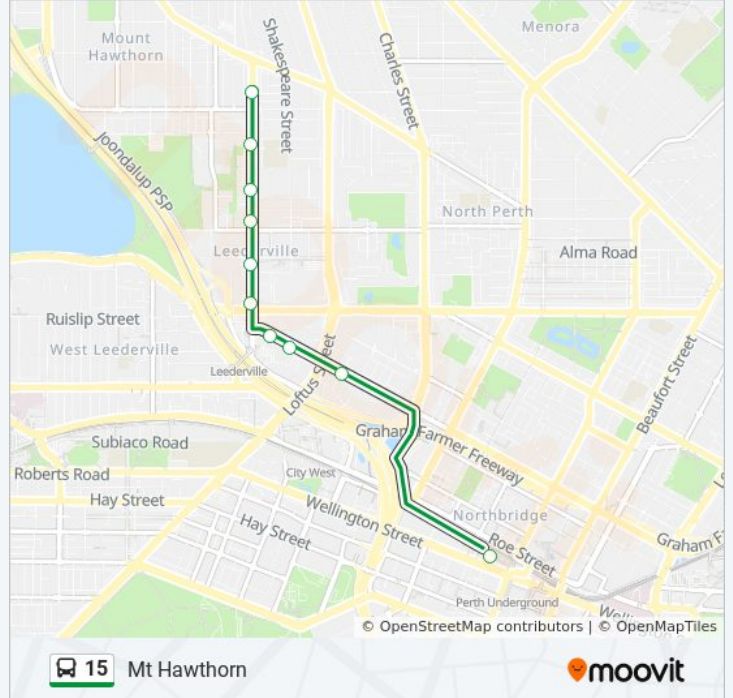

**15 bus Info**

**Direction:** Glendalough Stn

**Stops:** 25

**Trip Duration:** 27 min

**Line Summary:**

Harborne St After Leeder Street

Harborne St After Parkland Rd

Glendalough Stn

### Direction: Mt Hawthorn

10 stops

[VIEW LINE SCHEDULE](#)

Perth Busport

Newcastle St After Cleaver St

Newcastle St After Loftus St

Newcastle St Before Oxford St

Oxford St After Vincent St

Oxford St - Leederville Tafe

Oxford St Before Muriel Pl

Oxford St After Tennyson St

Oxford St After Franklin St

Oxford St After Anzac Rd

### 15 bus Info

**Direction:** Mt Hawthorn

**Stops:** 10

**Trip Duration:** 16 min

**Line Summary:**