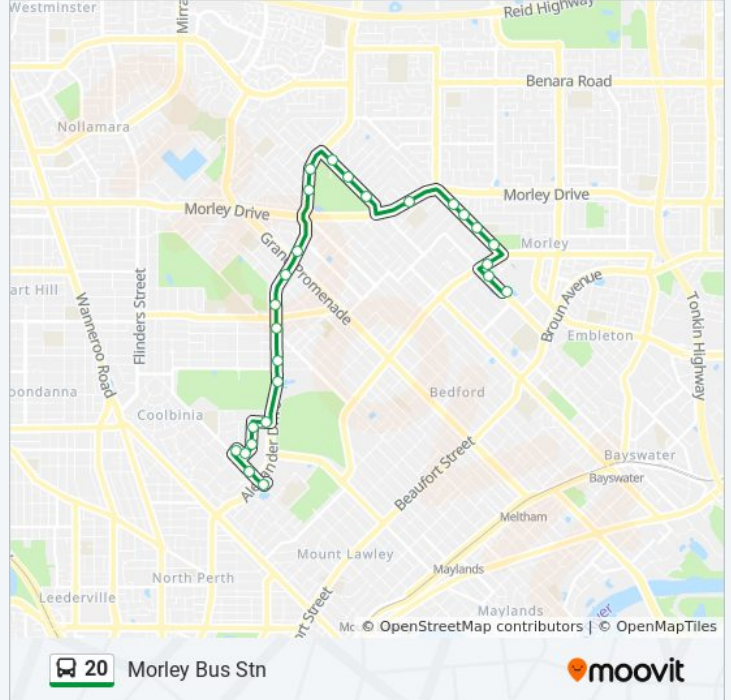

Use the Moovit App to find the closest 20 bus station near you and find out when is the next 20 bus arriving.

**Direction: Edith Cowan University Mount Lawley**

25 stops

[VIEW LINE SCHEDULE](#)

- Morley Bus Stn
- Walter Rd After Russell St
- Wellington Rd After Walter Rd
- Wellington Rd Before Thornton St
- Wellington Rd After Smith St
- Wellington Rd After Kensington Av
- Morley Dr After Randerson Pl
- Light St After Morley Dr
- Light St After Lyndhurst St
- Light St Before Alexander Dr
- Alexander Dr After Light St
- Alexander Dr After Linden St
- Alexander Dr After Waverley St
- Alexander Dr After Grand Prom
- Alexander Dr Before Woodrow Av
- Alexander Dr Before Homer St
- Alexander Dr After Virgil Av
- Alexander Dr - Inglewood Aquatic Centre
- Plantation St After Alexander Dr
- Freedman Rd After Plantation St

**20 bus Info**

**Direction:** Edith Cowan University Mount Lawley

**Stops:** 25

**Trip Duration:** 21 min

**Line Summary:**

Freedman Rd After Cresswell Av

Freedman Rd After St Georges Av

Bradford St After Pinaster St

Alexander Dr After Woodrow Av

Alexander Dr After Cornwall St

Alexander Dr After Grand Prom

Alexander Dr After Morley Dr

Alexander Dr After Linden St

Light St After Alexander Dr

Light St After Edison Wy

Light St After Lyndhurst St

**20 bus Info**

**Direction:** Morley Bus Stn

**Stops:** 26

**Trip Duration:** 22 min

**Line Summary:**

Morley Dr Before Randerson Pl  
Wellington Rd After Devling Pl  
Wellington Rd Before Halvorson Rd  
Wellington Rd After Vera St  
Wellington Rd Before Walter Rd  
Walter Rd After Progress St  
Russell St After Boag Rd  
Morley Bus Stn