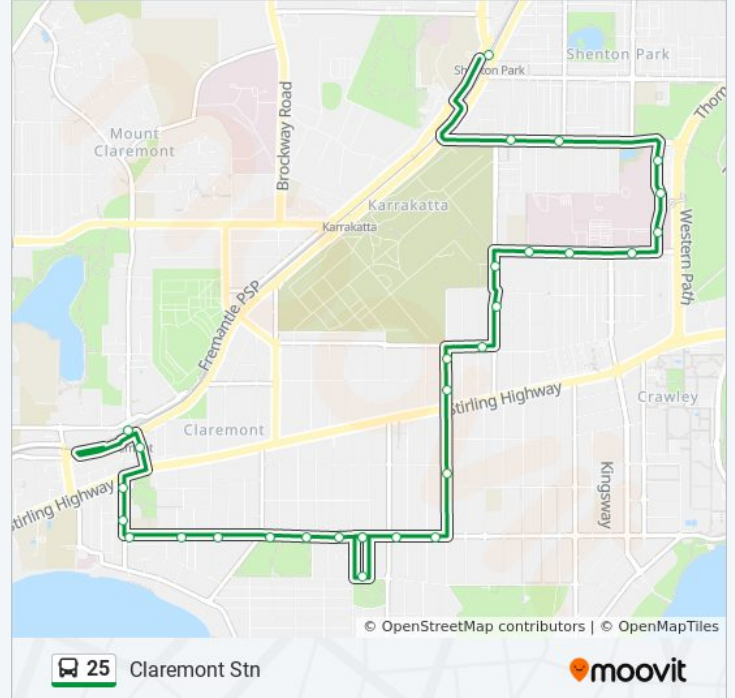

**Direction: Claremont Stn**

28 stops

[VIEW LINE SCHEDULE](#)

- Shenton Park Stn
- Aberdare Rd After Smyth Rd
- Aberdare Rd Before Herbert Rd
- Hospital Av Hospital Avenue North Cat Id 114
- Hospital Av Qeii Medical Centre Cat Id 115
- Hospital Av Perth Children's Hospital Cat Id 116
- Monash Av Monash Avenue Cat Id 117
- Monash Av After Clifton St
- Monash Av After Williams Rd
- Smyth Rd After Monash Av
- Smyth Rd After Karella St
- Carrington St Before Kinnimont Av
- Dalkeith Rd After Carrington St
- Dalkeith Rd Before Stirling Hwy
- Dalkeith Rd After Jenkins Av
- Princess Rd After Dalkeith Rd
- Princess Rd After Louise St
- Melvista Av After Betty St
- Princess Rd After Betty St
- Princess Rd After Bostock Rd

**25 bus Info**

**Direction:** Claremont Stn

**Stops:** 28

**Trip Duration:** 27 min

**Line Summary:**

Princess Rd Before Bay Rd

Princess Rd Before Goldsworthy Rd

Princess Rd After Queen St

Bay View Tce Claremont Primary School

Bay View Tce Before Stirling Hwy

Leura Av Before Gugerri St

Claremont Stn

Claremont Stn

### Direction: Hollywood Private Hospital

9 stops

[VIEW LINE SCHEDULE](#)

Shenton Park Stn

Aberdare Rd After Smyth Rd

Aberdare Rd Before Herbert Rd

Hospital Av Hospital Avenue North Cat Id 114

Hospital Av Qeii Medical Centre Cat Id 115