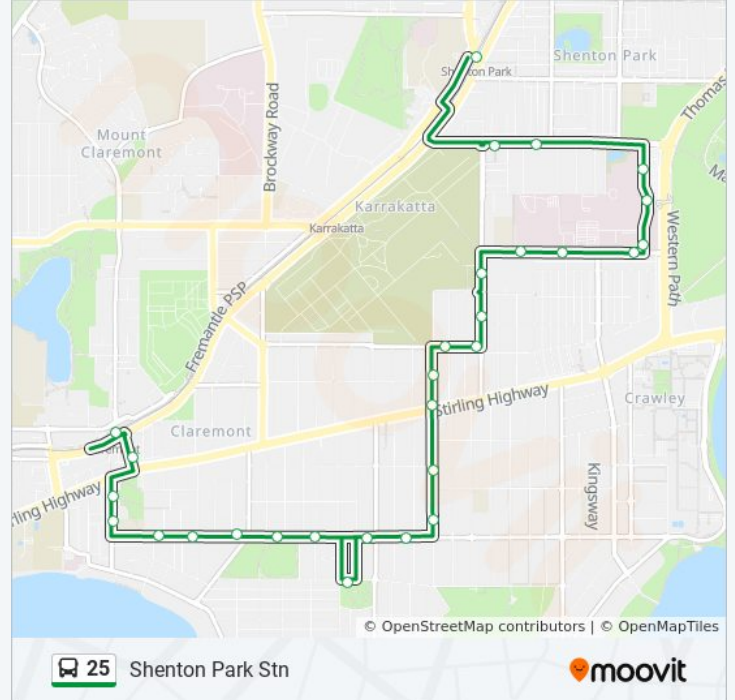

Smyth Rd After Karella St

Monash Av Hollywood Private Hospital

Monash Av Hollywood Private Hospital

Monash Av Monash Avenue Cat Id 131

Hospital Av Perth Children's Hospital Cat Id 132

Hospital Av Qeii Medical Centre Cat Id 133

Hospital Av Hospital Avenue North Cat Id 134

Aberdare Rd After Burwood St

Aberdare Rd After Hopetoun Tce

Shenton Park Stn

25 bus time schedules and route maps are available in an offline PDF at moovitapp.com. Use the [Moovit App](#) to see live bus times, train schedule or subway schedule, and step-by-step directions for all public transit in Perth.

[About Moovit](#) · [MaaS Solutions](#) · [Supported Countries](#) · [Mooviter Community](#)

© 2024 Moovit - All Rights Reserved

Check Live Arrival Times