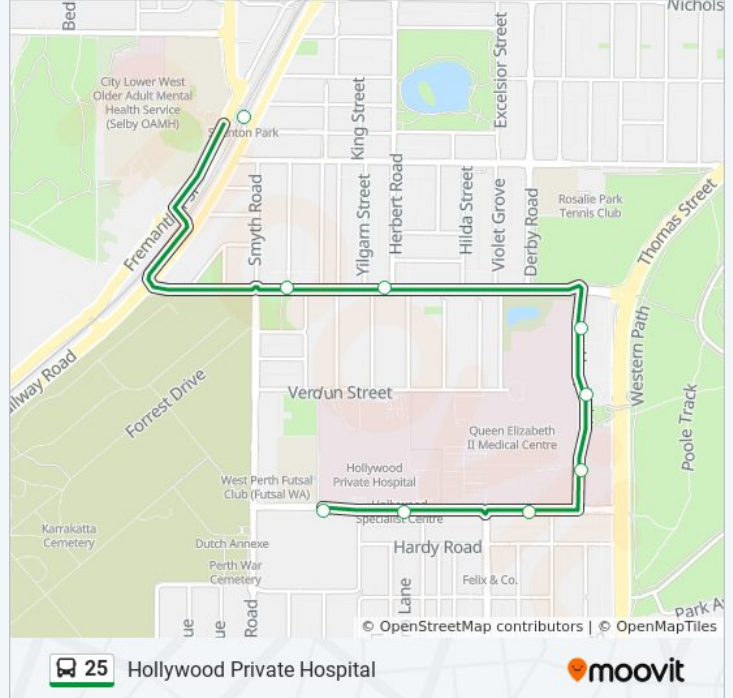

### Direction: Hollywood Private Hospital

9 stops

[VIEW LINE SCHEDULE](#)

Shenton Park Stn

Aberdare Rd After Smyth Rd

Aberdare Rd Before Herbert Rd

Hospital Av Hospital Avenue North Cat Id 114

Hospital Av Qeii Medical Centre Cat Id 115

### 25 bus Info

**Direction:** Hollywood Private Hospital

**Stops:** 9

**Trip Duration:** 11 min

**Line Summary:**

### Direction: Shenton Park Stn

28 stops

[VIEW LINE SCHEDULE](#)

- Claremont Stn
- Leura Av After Gugerri St
- Bay View Tce After Stirling Hwy
- Bay View Tce Claremont Primary School
- Princess Rd Before Evelyn Rd
- Princess Rd Before Goldsworthy Rd
- Princess Rd After George Av
- Princess Rd Before Waroonga Rd
- Princess Rd After Leopold St
- Melvista Av After Doonan Rd
- Princess Rd After Doonan Rd
- Princess Rd After Louise St
- Dalkeith Rd After Princess Rd
- Dalkeith Rd Before Jenkins Av
- Dalkeith Rd After Stirling Hwy
- Dalkeith Rd After Bedford St
- Carrington St Before Smyth Rd
- Smyth Rd After Park Rd

### 25 bus Info

**Direction:** Shenton Park Stn

**Stops:** 28

**Trip Duration:** 12 min

**Line Summary:**

Smyth Rd After Karella St

Monash Av Hollywood Private Hospital

Monash Av Hollywood Private Hospital