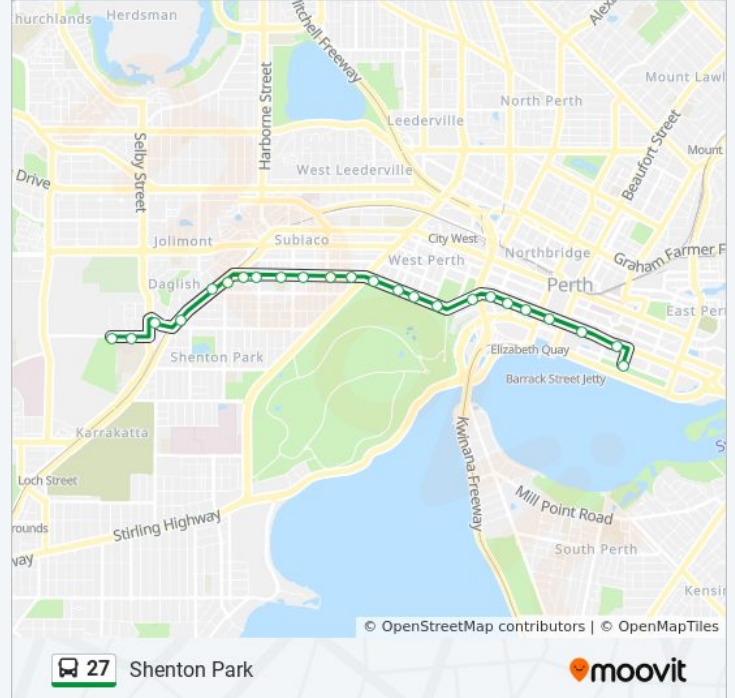

St Georges Tce After Milligan St

St Georges Tce Before William St Eastbound

St Georges Tce After William St Eastbound

St Georges Tce Before Pier St Eastbound

St Georges Tce Before Victoria Av Eastbound

Adelaide Tce Before Hill St

27 bus Info

Direction: Shenton Park

Stops: 24

Trip Duration: 25 min

Line Summary:

Kings Park Rd Thomas Street Cat Id 108

Bagot Rd Before Bedford Av

Bagot Rd Before Townshend Rd

Bagot Rd After Salisbury St

Bagot Rd Before Denis St

Bagot Rd After Hensman Rd

Bagot Rd After Douglas Av

Railway Rd Before Lawler St

Daglish Stn

Railway Rd After Gloster St

Nash St After Stubbs Tce

Lemnos St After Selby St

Lemnos St Before Bedbrook Pl

27 bus time schedules and route maps are available in an offline PDF at moovitapp.com. Use the [Moovit App](#) to see live bus times, train schedule or subway schedule, and step-by-step directions for all public transit in Perth.