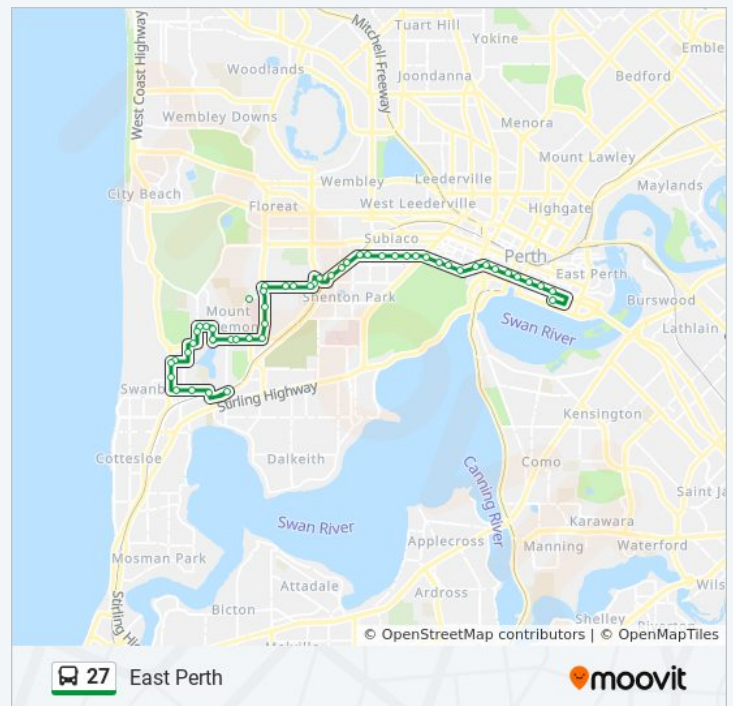

Direction: East Perth

50 stops

[VIEW LINE SCHEDULE](#)

27 bus Time Schedule

East Perth Route Timetable:

Claremont Stn
 Stirling Rd After Claremont Cr
 Shenton Rd Before Australind St
 Shenton Rd After Franklin St
 Servetus St After Brassey St
 Servetus St Before Narla Rd
 Narla Rd Before Devon Rd
 Narla Rd Before Alfred Rd
 Alfred Rd After Butler Av
 Rochdale Rd Before Asquith St
 Asquith St Before Olearia L
 Asquith St Before Adderley St
 Lisle St After Asquith St
 Lisle St After Cleland St
 Alfred Rd Before Graylands Rd
 Alfred Rd Before Mimosa Av
 Alfred Rd Before Ashton Av
 Alfred Rd Before Brockway Rd
 Brockway Rd After Camelia Av
 Brockway Rd Graylands Hospital
 John XXIII Av After John XXIII College
 Brockway Rd After John XXIII Av
 Lemnos St After Brockway Rd
 Lemnos St Shenton Park
 Lemnos St Before Bedbrook Pl
 Lemnos St Before Selby St
 Selby St After Lemnos St
 Nash St After Selby St
 Railway Rd After Gloster St
 Railway Rd Before Redfern St
 Daglish Stn
 Bagot Rd After Railway Rd

Sunday	8:51 AM - 5:51 PM
Monday	8:51 AM - 5:51 PM
Tuesday	5:53 AM - 6:54 PM
Wednesday	5:53 AM - 6:54 PM
Thursday	5:53 AM - 6:54 PM
Friday	8:51 AM - 5:51 PM
Saturday	6:49 AM - 5:49 PM

27 bus Info

Direction: East Perth

Stops: 50

Trip Duration: 39 min

Line Summary:

Bagot Rd Before Hensman Rd

Bagot Rd Before Rowland St

Bagot Rd After Salisbury St

Bagot Rd Before Francis St

Bagot Rd After Bedford Av

St Georges Tce After Milligan St

St Georges Tce Before William St Eastbound

St Georges Tce After William St Eastbound

St Georges Tce Before Pier St Eastbound

St Georges Tce Before Victoria Av Eastbound

Adelaide Tce Before Hill St