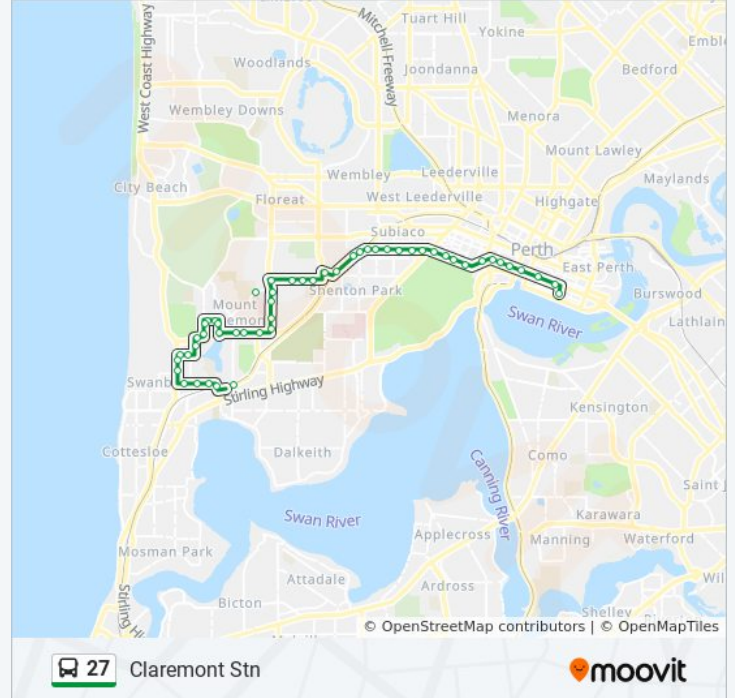

Use the Moovit App to find the closest 27 bus station near you and find out when is the next 27 bus arriving.

Direction: Claremont Stn
 51 stops
[VIEW LINE SCHEDULE](#)

27 bus Time Schedule
 Claremont Stn Route Timetable:

27 bus Info
Direction: Claremont Stn
Stops: 51
Trip Duration: 38 min
Line Summary:

Nash St After Stubbs Tce
 Lemnos St After Selby St
 Lemnos St Before Bedbrook PI
 Lemnos St After Bedbrook PI
 Lemnos St Before Brockway Rd
 John XXIII Av After John XXIII College
 Brockway Rd After John 23rd Av
 Brockway Rd Graylands Hospital
 Brockway Rd Before Camelia Av
 Brockway Rd Before Alfred Rd
 Alfred Rd Before Lantana Av
 Alfred Rd Before Mimosa Av
 Alfred Rd After Graylands Rd
 Lisle St After Alfred Rd
 Lisle St Before Asquith St
 Asquith St After Rudis L
 Asquith St Before Olearia L
 Rochdale Rd After Asquith St
 Rochdale Rd Before Kennedia L
 Alfred Rd Before Narla Rd
 Narla Rd After Alfred Rd
 Narla Rd After Devon Rd
 Narla Rd Before Servetus St
 Servetus St After Narla Rd
 Servetus St After Brassey St
 Shenton Rd After Servetus St
 Shenton Rd After Central Av
 Shenton Rd After Wright Av
 Stirling Rd Before Claremont Cr
 Claremont Stn

St Georges Tce After William St Westbound

St Georges Tce Mill Street Cat Id 21

St Georges Tce Mount Street Cat Id 22

Malcolm St Harvest Terrace Cat Id 23

Kings Park Rd Dumas House Cat Id 32

Kings Park Rd Colin Street Cat Id 106

27 bus Info

Direction: Shenton Park

Stops: 24

Trip Duration: 25 min

Line Summary:

Kings Park Rd Thomas Street Cat Id 108

Bagot Rd Before Bedford Av

Bagot Rd Before Townshend Rd