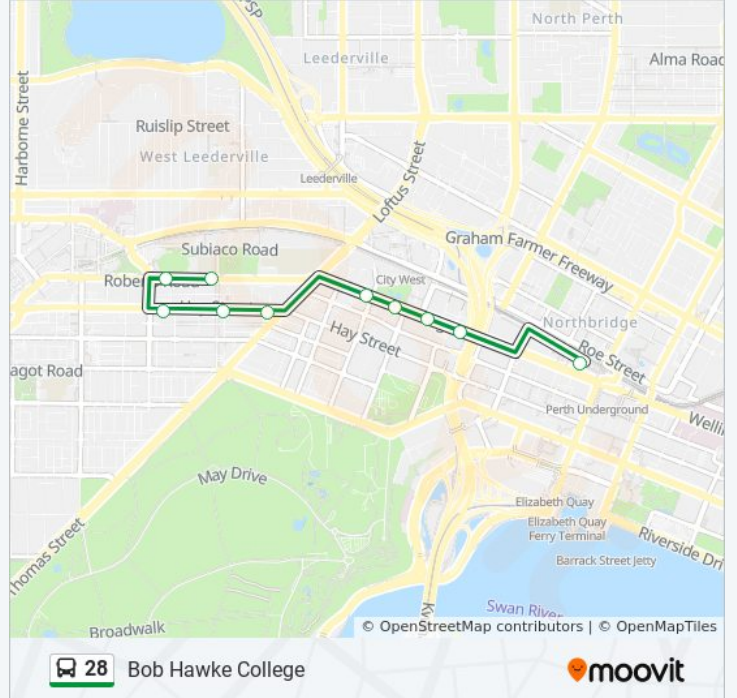

### Direction: Bob Hawke College

10 stops

[VIEW LINE SCHEDULE](#)

Perth Busport

Wellington St After George St

Wellington St Watertown Cat Id 61

Wellington St Harold Boas Gardens Cat Id 41

Wellington St Colin Street Cat Id 62

Hay St Before Hamilton St

Hay St Before Coghlan Rd

Hay St After Ellen St

Roberts Rd Before Ellen St

Roberts Rd Bob Hawke College Stand 1

### 28 bus Time Schedule

Bob Hawke College Route Timetable:

Sunday	Not Operational
Monday	Not Operational
Tuesday	Not Operational
Wednesday	8:25 AM
Thursday	8:25 AM
Friday	Not Operational
Saturday	Not Operational

### 28 bus Info

**Direction:** Bob Hawke College

**Stops:** 10

**Trip Duration:** 18 min

**Line Summary:**

**Direction: Claremont Stn**

54 stops

[VIEW LINE SCHEDULE](#)