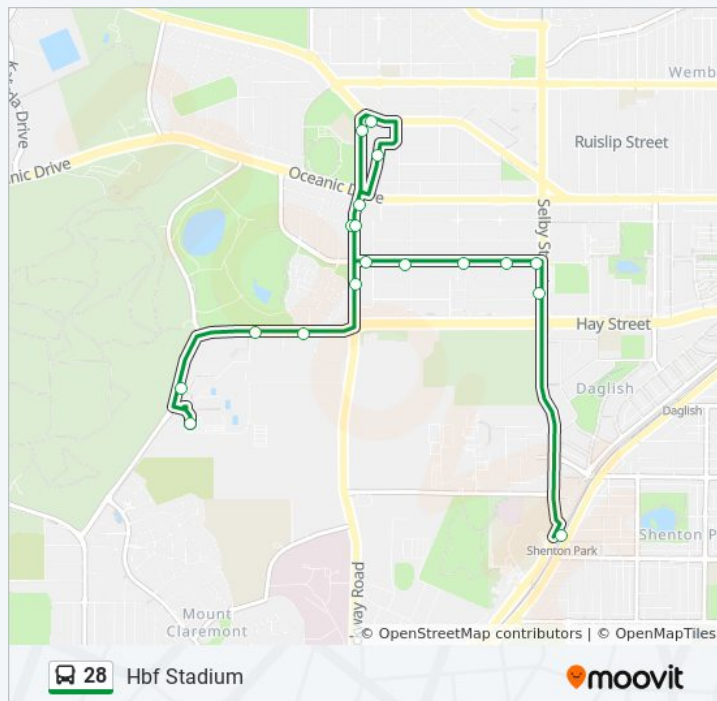

Shenton Rd After Shenton Pl

Stirling Rd Before Claremont Cr

Claremont Stn

**Direction: Hbf Stadium**

18 stops

[VIEW LINE SCHEDULE](#)

Shenton Park Stn

Selby St After Hay St

The Boulevard After Kirkdale Av

Howtree Pl Before Chandler Av

Brookdale St After Oceanic Dr

Brookdale St After Salvado Rd

Brookdale St After Alderbury St

Underwood Av After Brockway Rd

Underwood Av Before Perry Lakes Dr

Stephenson Av After Perry Lakes Dr

Access Rd Hbf Stadium

**28 bus Time Schedule**

Hbf Stadium Route Timetable:

Sunday	Not Operational
Monday	Not Operational
Tuesday	Not Operational
Wednesday	3:00 PM - 3:15 PM
Thursday	3:00 PM - 3:15 PM
Friday	Not Operational
Saturday	Not Operational

**28 bus Info**

**Direction:** Hbf Stadium

**Stops:** 18

**Trip Duration:** 22 min

**Line Summary:**

**Direction: Mt Claremont**

36 stops

[VIEW LINE SCHEDULE](#)