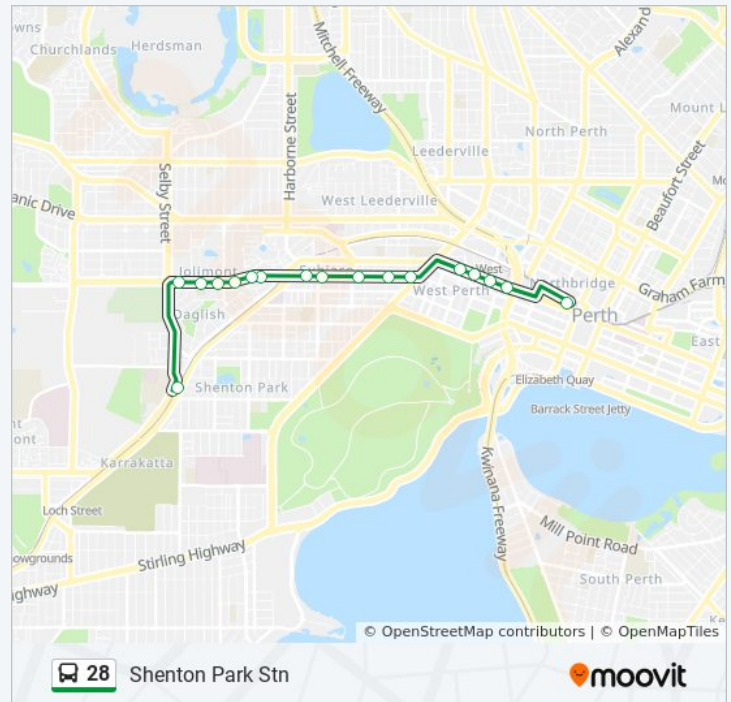

### 28 bus Info

**Direction:** Shenton Park Stn

**Stops:** 39

**Trip Duration:** 24 min

**Line Summary:**

Selby St Before Nash St

Selby St After Lonnie St

Shenton Park Stn

Hay St After Jersey St

Hay St After Cardigan Tce

Hay St Before Selby St

Shenton Park Stn

**28 bus Time Schedule**

Shenton Park Stn Route Timetable:

Sunday	Not Operational
Monday	Not Operational
Tuesday	Not Operational
Wednesday	8:15 AM
Thursday	8:15 AM
Friday	Not Operational
Saturday	Not Operational

**28 bus Info**

**Direction:** Shenton Park Stn

**Stops:** 17

**Trip Duration:** 26 min

**Line Summary:**

28 bus time schedules and route maps are available in an offline PDF at [moovitapp.com](http://moovitapp.com). Use the [Moovit App](#) to see live bus times, train schedule or subway schedule, and step-by-step directions for all public transit in Perth.