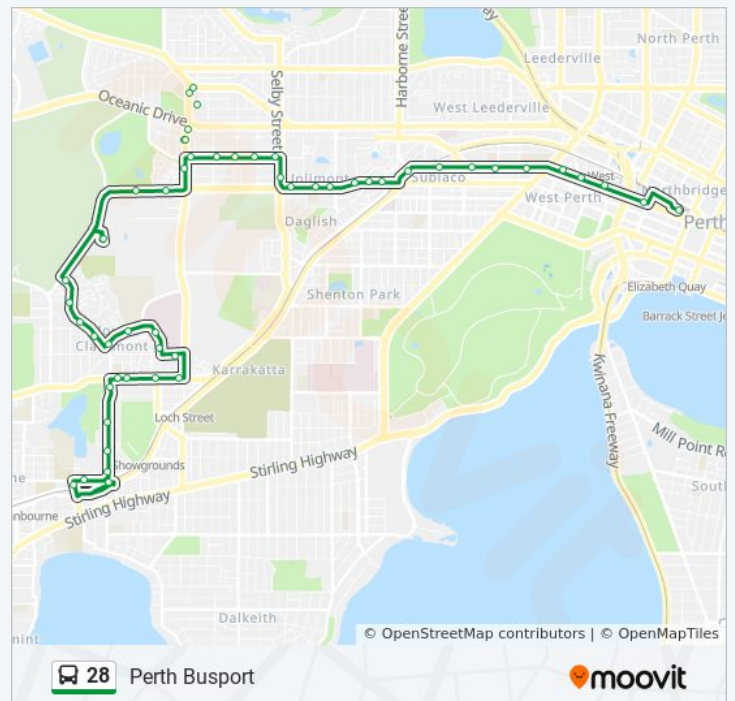

Access Rd Hbf Stadium

Underwood Av After Perry Lakes Dr

Underwood Av After Meagher Dr

Brookdale St After Gunn St

Brookdale St Before Salvado Rd

Floreat Av After Oceanic Dr

**28 bus Time Schedule**

Perth Busport Route Timetable:

Sunday	8:18 AM - 5:13 PM
Monday	8:18 AM - 5:13 PM
Tuesday	5:36 AM - 5:56 PM
Wednesday	5:36 AM - 5:56 PM
Thursday	5:36 AM - 5:56 PM
Friday	8:18 AM - 5:13 PM
Saturday	7:15 AM - 5:13 PM

**28 bus Info**

**Direction:** Perth Busport

**Stops:** 52

**Trip Duration:** 42 min

**Line Summary:**

The Boulevard After Kirkdale Av  
Howtree Pl Before Chandler Av  
Brookdale St After Oceanic Dr  
Brookdale St After Salvado Rd  
Alderbury St Before Rosedale St  
Alderbury St After Grovedale Rd  
Alderbury St Before Lissadell St  
Alderbury St Before Birkdale St  
Alderbury St Before Selby St  
Selby St Before Hay St  
Hay St After Selby St  
Hay St Before Cardigan Tce  
Hay St Before Jersey St  
Hay St Before Tighe St  
Hay St Before Troy Tce  
Hay St Before Stubbs Tce  
Roberts Rd Before Centro Av  
Roberts Rd Before Catherine St  
Roberts Rd Before Ellen St  
Roberts Rd Bob Hawke College Stand 1  
Roberts Rd Before Thomas St  
Wellington St After Outram St  
Wellington St Harold Boas Gardens Cat Id 35  
Wellington St Watertown Cat Id 64  
Wellington St Arena Cat Id 65  
Perth Busport

### Direction: Shenton Park Stn

39 stops

[VIEW LINE SCHEDULE](#)

Claremont Stn  
Stirling Rd After Claremont Cr  
Shenton Rd Before Shenton Pl