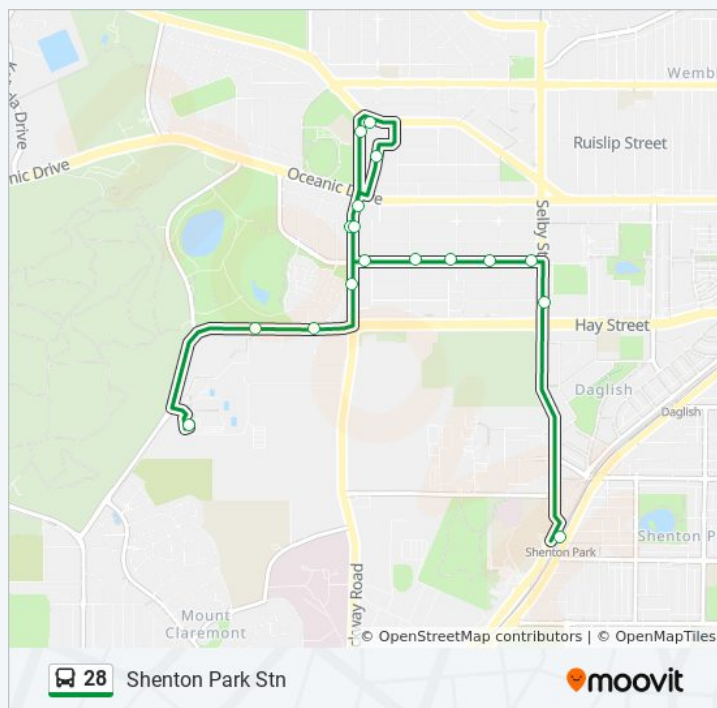

Alderbury St Before Birkdale St

Alderbury St Before Selby St

Selby St Before Hay St

Friday

Not Operational

Saturday

Not Operational

### 28 bus Info

**Direction:** Shenton Park Stn

**Stops:** 39

**Trip Duration:** 24 min

**Line Summary:**

Selby St Before Nash St

Selby St After Lonnie St

Shenton Park Stn

**Direction: Shenton Park Stn**

17 stops

[VIEW LINE SCHEDULE](#)

Perth Busport

Wellington St After George St

Wellington St Watertown Cat Id 61

Wellington St Harold Boas Gardens Cat Id 41

Wellington St Colin Street Cat Id 62